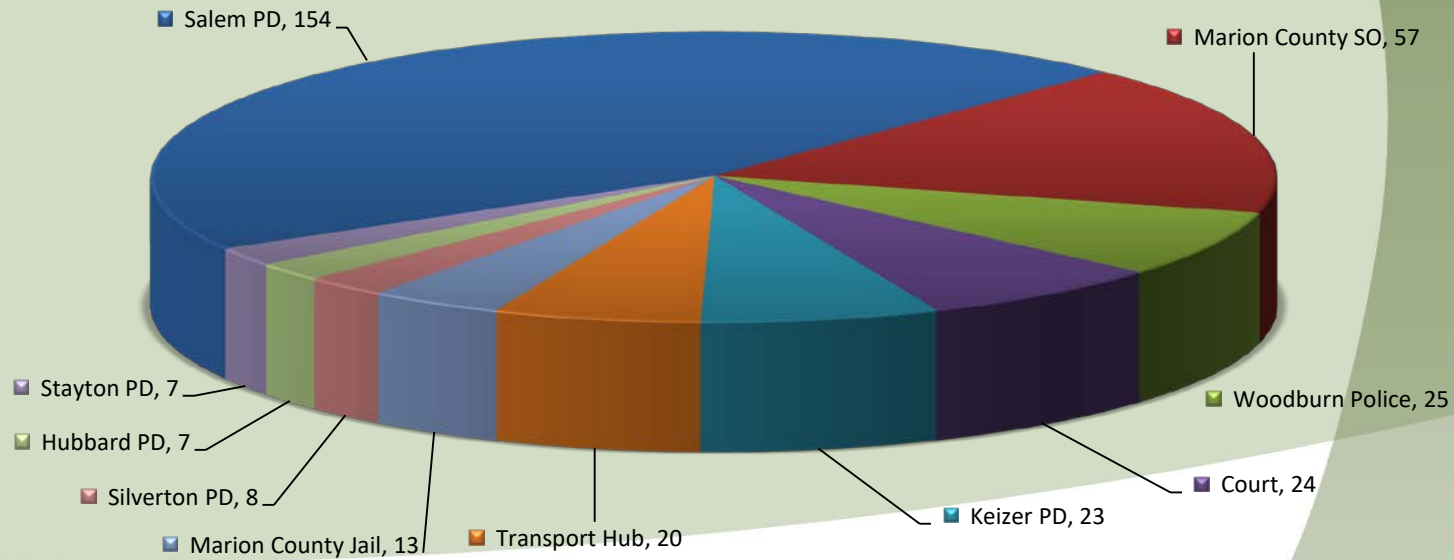

Top 10 Arresting Agencies June 2020 Marion County Correctional Facility

All Others		
Agency	#	%
State Police	6	1.67%
Other Agency	3	0.83%
Aumsville PD	3	0.83%
#N/A	2	0.56%
Gervais PD	2	0.56%
Mount Angel PD	2	0.56%
Marion County Paro	2	0.56%
Drug Enforcement A	1	0.28%
Turner PD	1	0.28%