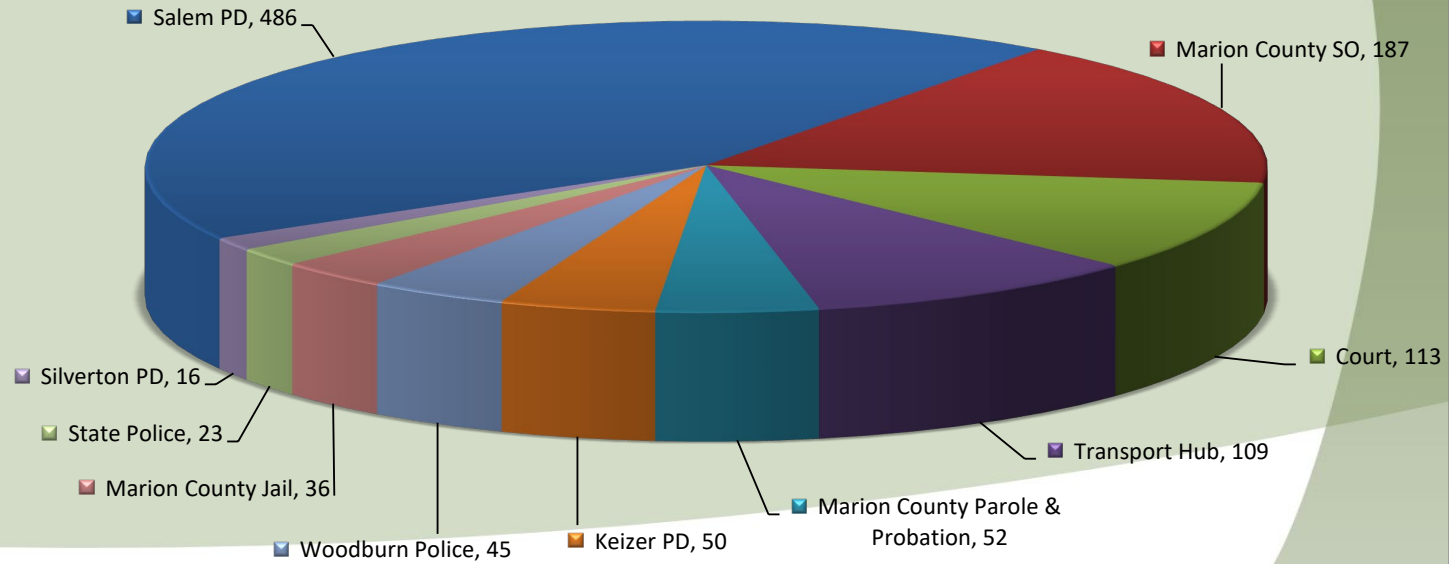

Top 10 Arresting Agencies January 2020 Marion County Correctional Facility

All Others		
Agency	#	%
#N/A	12	1.03%
Hubbard PD	9	0.77%
Mount Angel PD	9	0.77%
Aumsville PD	8	0.68%
Stayton PD	6	0.51%
Gervais PD	3	0.26%
Other Agency	2	0.17%
US Marshal Service	1	0.09%
Turner PD	1	0.09%