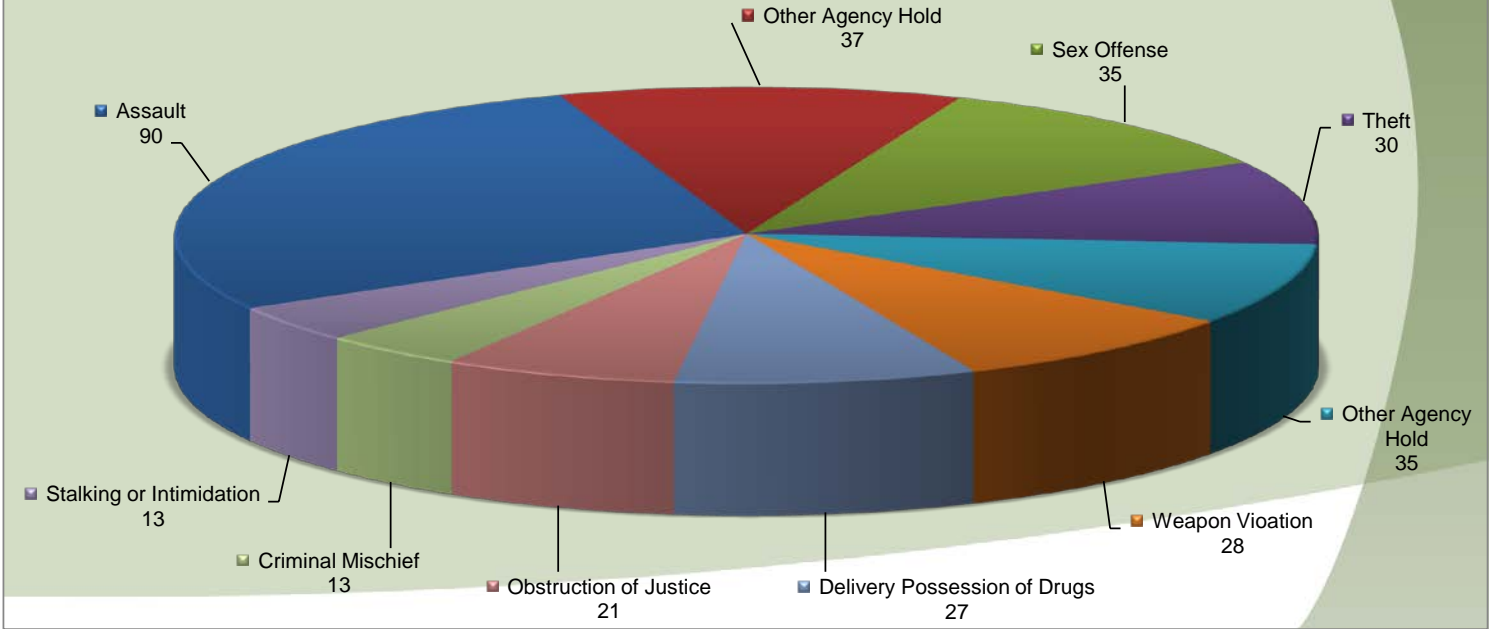

Top 10 Charges October 2019 Marion County Correctional Facility

All Others					
Charge	#	%	Charge	#	%
Kidnapping	13	3.0%	Publicorder Offense	7	1.7%
Driving Offense	12	2.8%	Fraud	6	1.4%
Trespass	10	2.4%	Burglary	5	1.2%
Escape/Elude	9	2.2%	Forgery	3	0.8%
Driving Under Influence Int	9	2.1%	Endangerment of a Minor	2	0.5%
Homicide	8	1.9%	Fish/Animal/Game Offense	2	0.5%
Robbery	8	1.8%	Communications Offense	1	0.3%