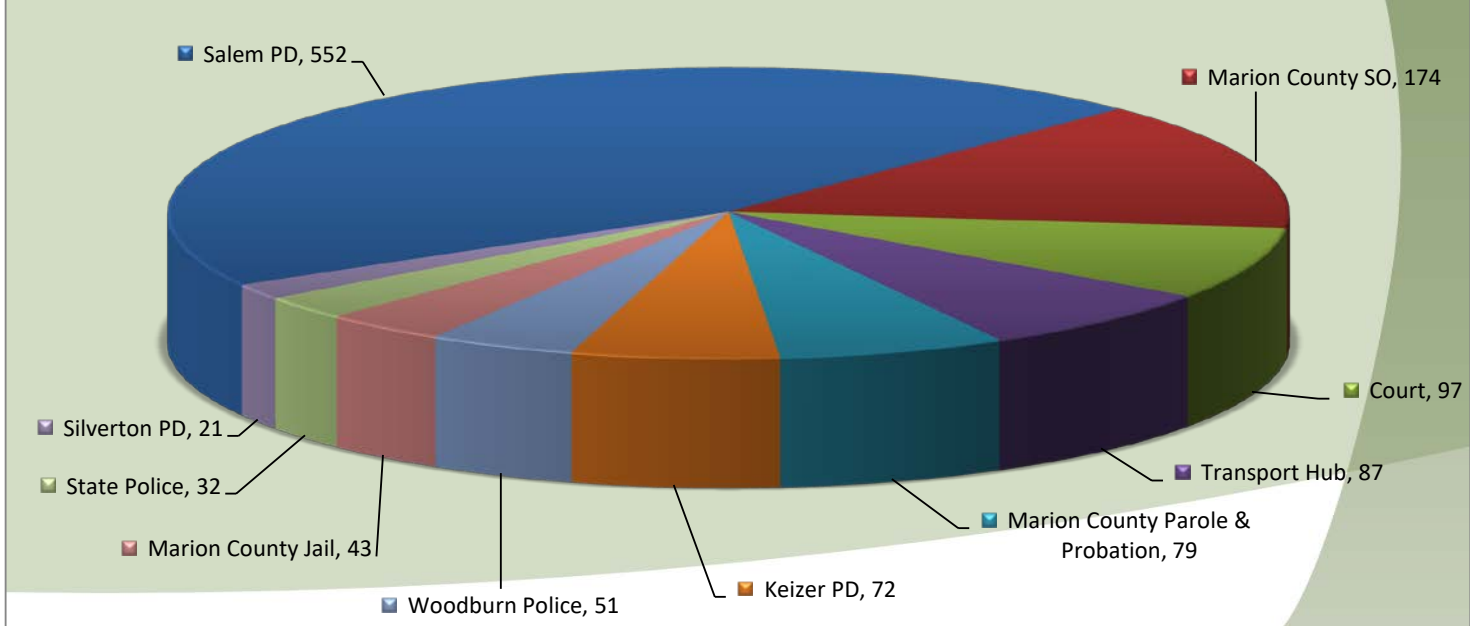

## Top 10 Arresting Agencies October 2019 Marion County Correctional Facility

All Others		
Agency	#	%
Stayton PD	11	0.88%
Mount Angel PD	7	0.56%
Aumsville PD	6	0.48%
Hubbard PD	5	0.40%
Gervais PD	3	0.24%
Other Agency	2	0.16%
#N/A	2	0.16%
Polk County SO	2	0.16%
US Marshal Service	1	0.08%
Dallas PD	1	0.08%
Benton Co Sheriff	1	0.08%