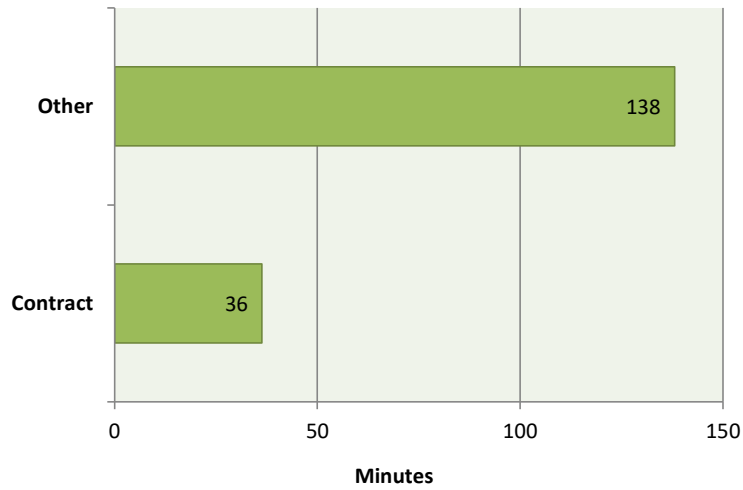

Top Calls for Service City of Sublimity - June 2022

Total Calls for Service = 60

Call Type by Primary Deputy City of Sublimity - June 2022

Calls for Service by Time of Day
City of Sublimity - June 2022

Calls for Service by Day of Week
City of Sublimity - June 2022

Average Call Length
City of Sublimity - June 2022

Total Time Spent on Calls
City of Sublimity - June 2022

Average Call Arrival Time (Excluding Traffic)
City of Sublimity - June 2022

Note: Due to overall low volume of non-traffic violation calls, any one call can have a dramatic impact on the average. Excluding event ID SMS202206010170 (Trespass), the average arrival time for contract deputies is 2.5 minutes.