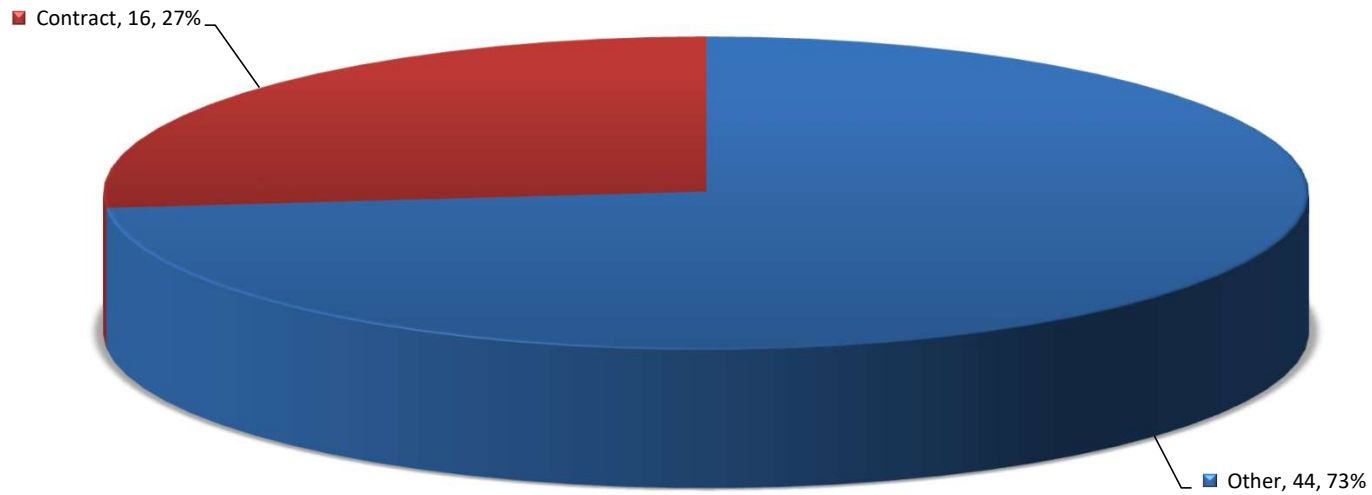

Calls by Primary Deputy City of Sublimity - June 2022