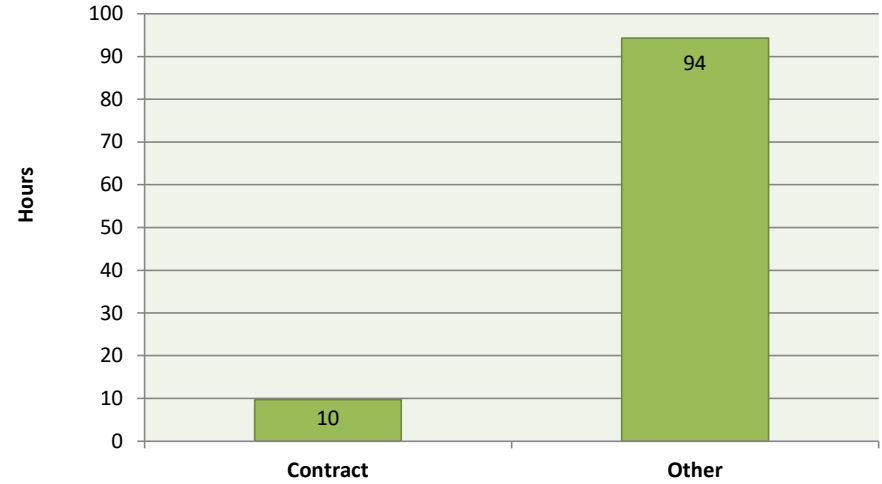

Top Calls for Service City of Sublimity - June 2022

Total Calls for Service = 60

Call Type by Primary Deputy City of Sublimity - June 2022

Calls for Service by Time of Day
City of Sublimity - June 2022

Calls for Service by Day of Week
City of Sublimity - June 2022

Average Call Length
City of Sublimity - June 2022

Total Time Spent on Calls
City of Sublimity - June 2022

Average Call Arrival Time (Excluding Traffic)
City of Sublimity - June 2022

Note: Due to overall low volume of non-traffic violation calls, any one call can have a dramatic impact on the average. Excluding event ID SMS202206010170 (Trespass), the average arrival time for contract deputies is 2.5 minutes.