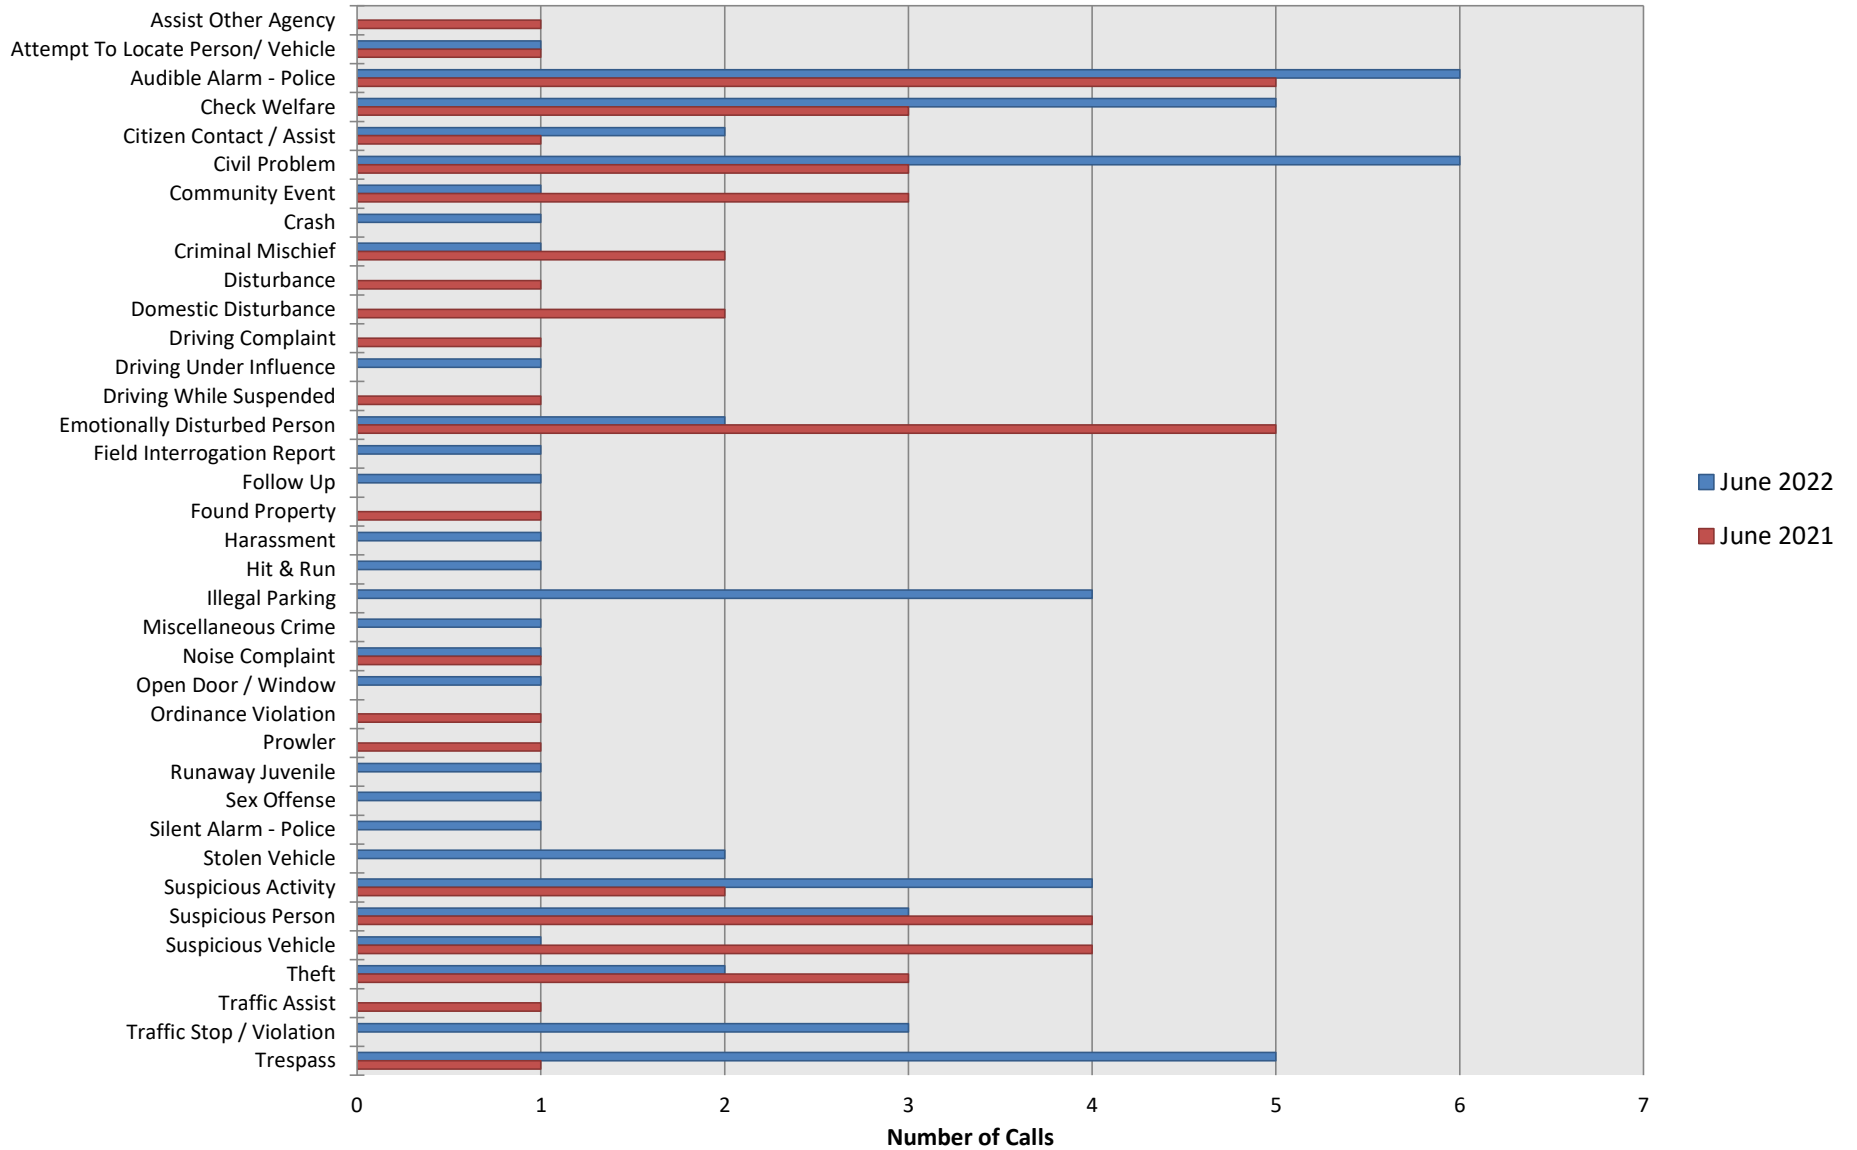

Call Type: June 2022 vs. June 2021 City of Sublimity