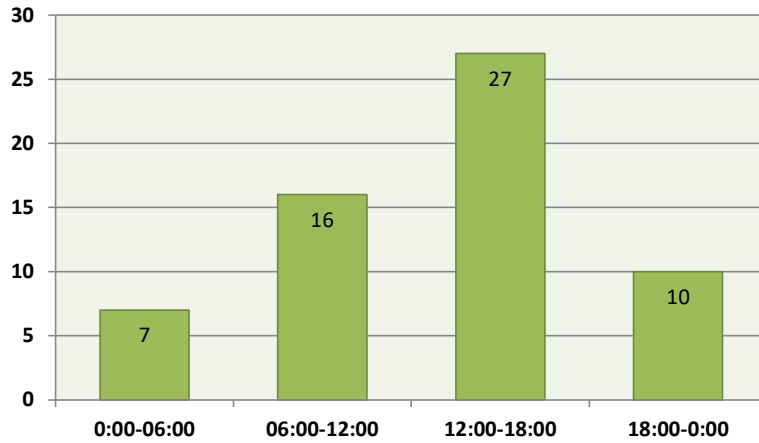

Top Calls for Service City of Sublimity - June 2022

Total Calls for Service = 60

Call Type by Primary Deputy City of Sublimity - June 2022

Calls for Service by Time of Day
City of Sublimity - June 2022

Calls for Service by Day of Week
City of Sublimity - June 2022

Average Call Length
City of Sublimity - June 2022

Total Time Spent on Calls
City of Sublimity - June 2022

Average Call Arrival Time (Excluding Traffic)
City of Sublimity - June 2022

Note: Due to overall low volume of non-traffic violation calls, any one call can have a dramatic impact on the average. Excluding event ID SMS202206010170 (Trespass), the average arrival time for contract deputies is 2.5 minutes.