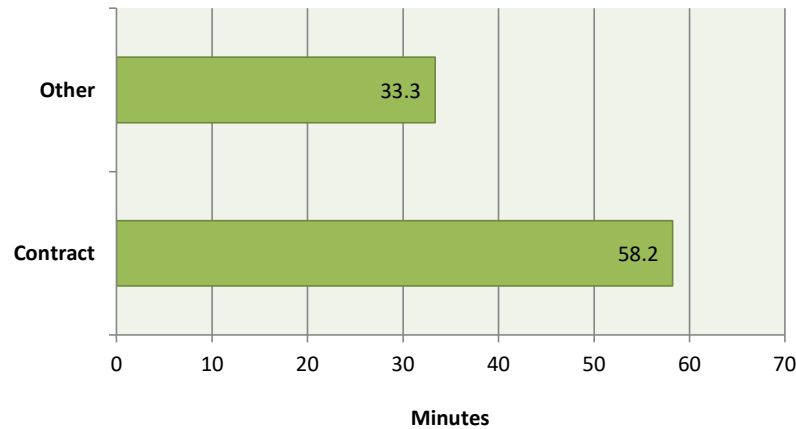

Top Calls for Service City of Sublimity - June 2022

Total Calls for Service = 60

Call Type by Primary Deputy City of Sublimity - June 2022

Calls for Service by Time of Day
City of Sublimity - June 2022

Calls for Service by Day of Week
City of Sublimity - June 2022

Average Call Length
City of Sublimity - June 2022

Total Time Spent on Calls
City of Sublimity - June 2022

Average Call Arrival Time (Excluding Traffic)
City of Sublimity - June 2022

Note: Due to overall low volume of non-traffic violation calls, any one call can have a dramatic impact on the average. Excluding event ID SMS202206010170 (Trespass), the average arrival time for contract deputies is 2.5 minutes.