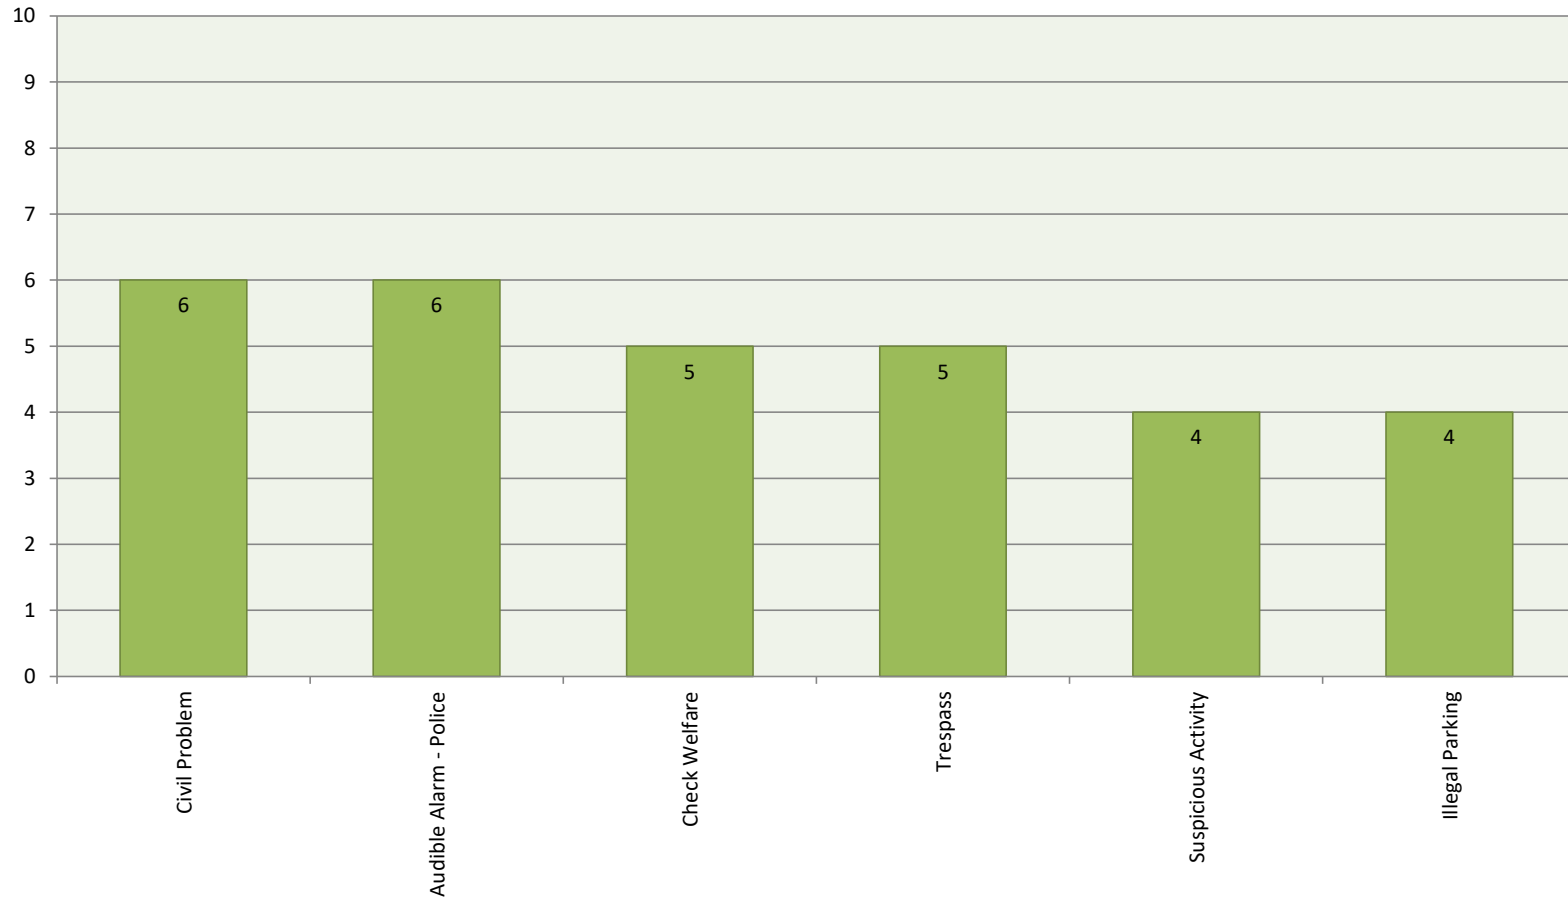

Top Calls for Service City of Sublimity - June 2022

Total Calls for Service = 60

Call Type by Primary Deputy City of Sublimity - June 2022

Calls for Service by Time of Day
City of Sublimity - June 2022

Calls for Service by Day of Week
City of Sublimity - June 2022

Average Call Length
City of Sublimity - June 2022

Total Time Spent on Calls
City of Sublimity - June 2022

Average Call Arrival Time (Excluding Traffic)
City of Sublimity - June 2022

Note: Due to overall low volume of non-traffic violation calls, any one call can have a dramatic impact on the average. Excluding event ID SMS202206010170 (Trespass), the average arrival time for contract deputies is 2.5 minutes.