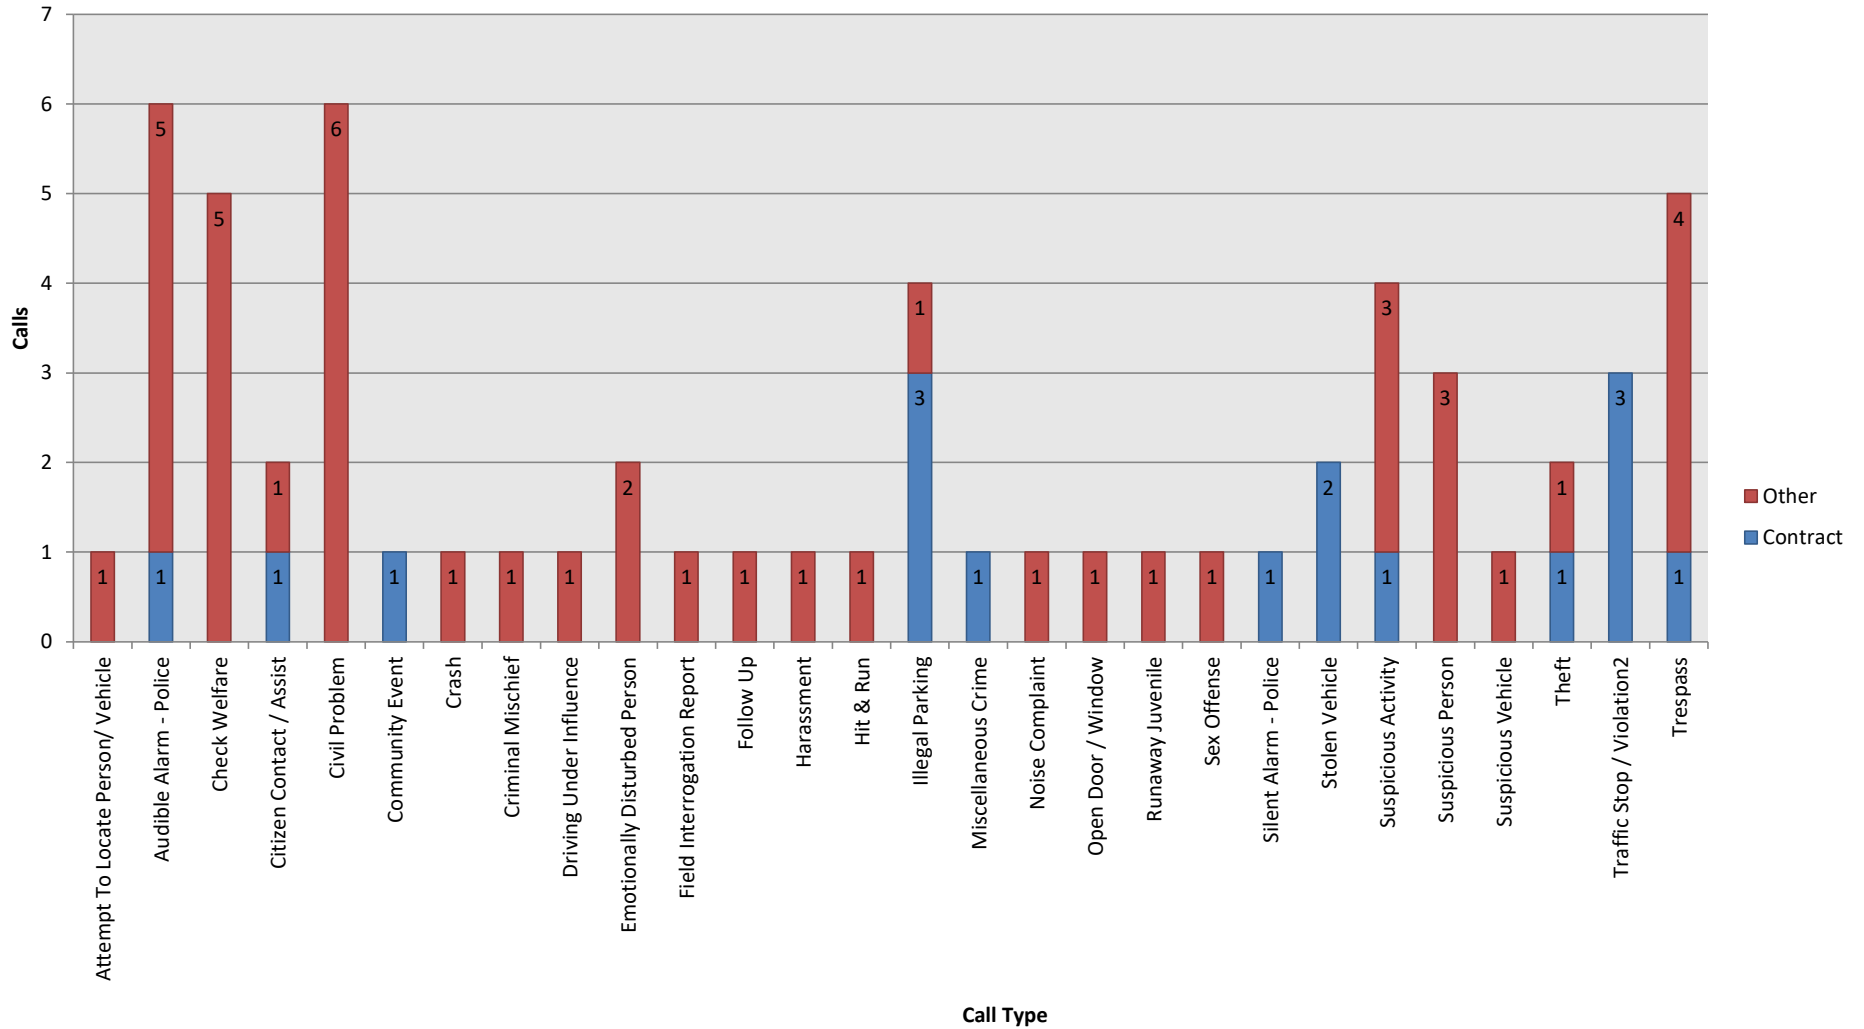

Top Calls for Service City of Sublimity - June 2022

Total Calls for Service = 60

Call Type by Primary Deputy City of Sublimity - June 2022

Calls for Service by Time of Day
City of Sublimity - June 2022

Calls for Service by Day of Week
City of Sublimity - June 2022

Average Call Length
City of Sublimity - June 2022

Total Time Spent on Calls
City of Sublimity - June 2022

Average Call Arrival Time (Excluding Traffic)
City of Sublimity - June 2022

Note: Due to overall low volume of non-traffic violation calls, any one call can have a dramatic impact on the average. Excluding event ID SMS202206010170 (Trespass), the average arrival time for contract deputies is 2.5 minutes.