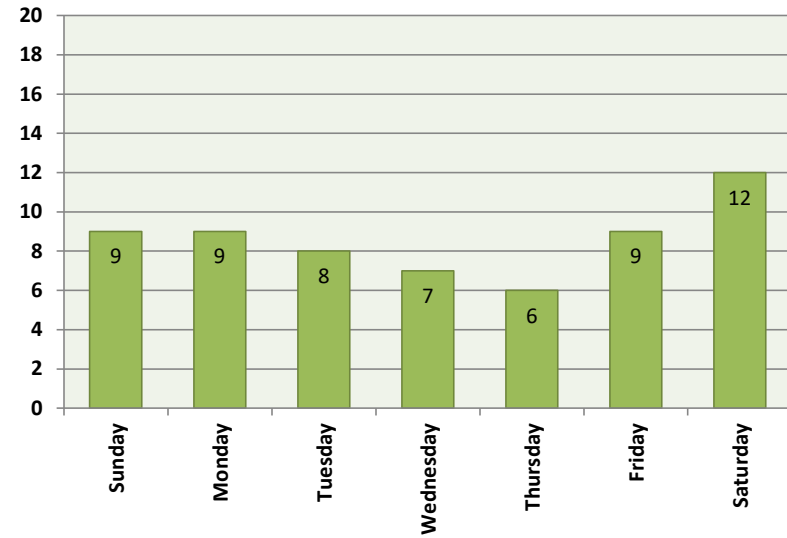

Top Calls for Service City of Sublimity - June 2022

Total Calls for Service = 60

Call Type by Primary Deputy City of Sublimity - June 2022

Calls for Service by Time of Day
City of Sublimity - June 2022

Calls for Service by Day of Week
City of Sublimity - June 2022

Average Call Length
City of Sublimity - June 2022

Total Time Spent on Calls
City of Sublimity - June 2022

Average Call Arrival Time (Excluding Traffic)
City of Sublimity - June 2022

Note: Due to overall low volume of non-traffic violation calls, any one call can have a dramatic impact on the average. Excluding event ID SMS202206010170 (Trespass), the average arrival time for contract deputies is 2.5 minutes.