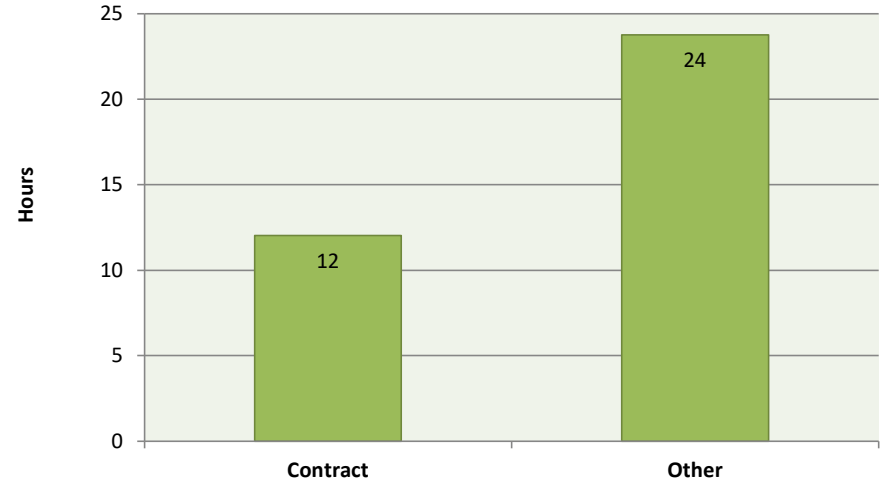

### Call Type by Primary Deputy City of Sublimity - April 2022

**Calls for Service by Time of Day**  
City of Sublimity - April 2022

**Calls for Service by Day of Week**  
City of Sublimity - April 2022

**Average Call Length**  
City of Sublimity - April 2022

**Total Time Spent on Calls**  
City of Sublimity - April 2022

**Average Call Arrival Time (Excluding Traffic)**  
City of Sublimity - April 2022

Note: Due to overall low volume of non-traffic violation calls, any one call can have a dramatic impact on the average. Excluding event ID SMS202204050179 (Civil Problem), the average arrival time for contract deputies is 10.6 minutes.