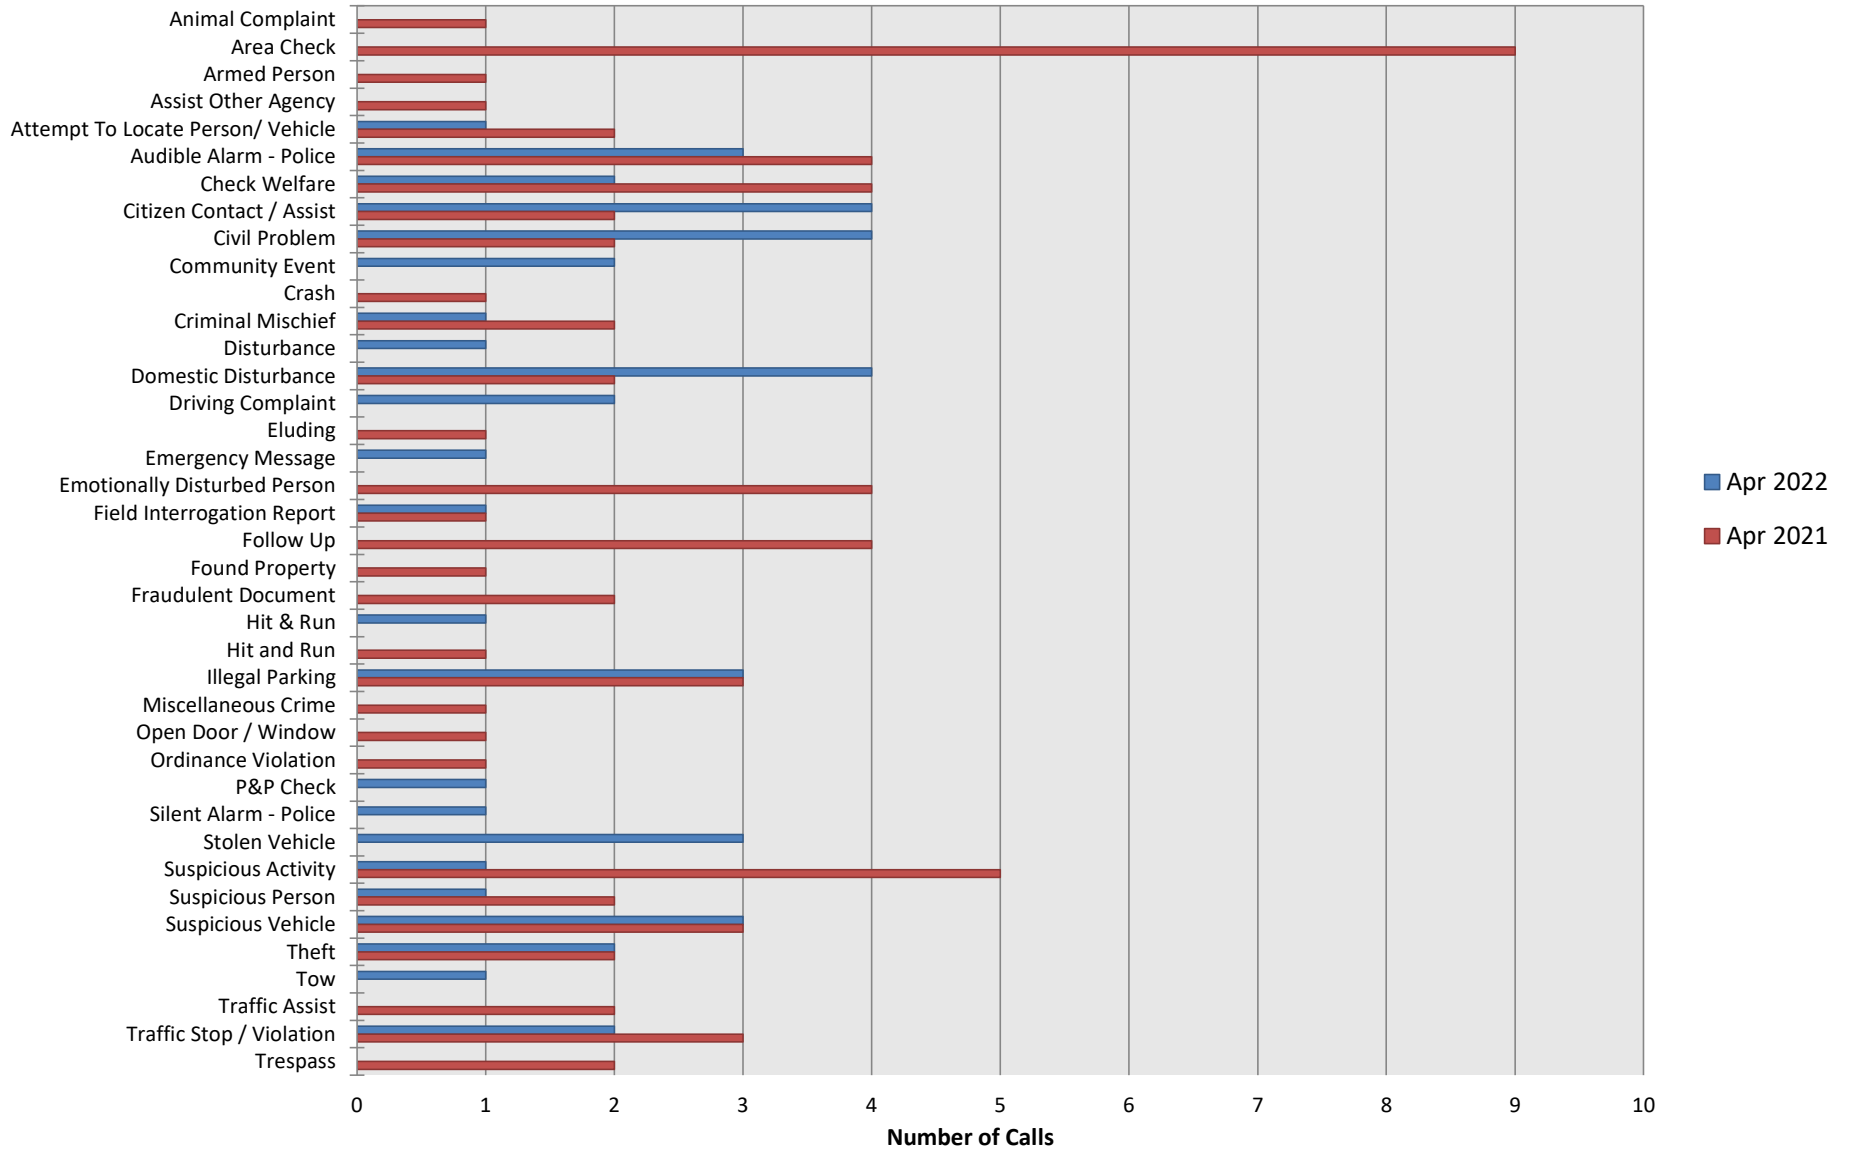

Call Type: April 2022 vs. April 2021 City of Sublimity