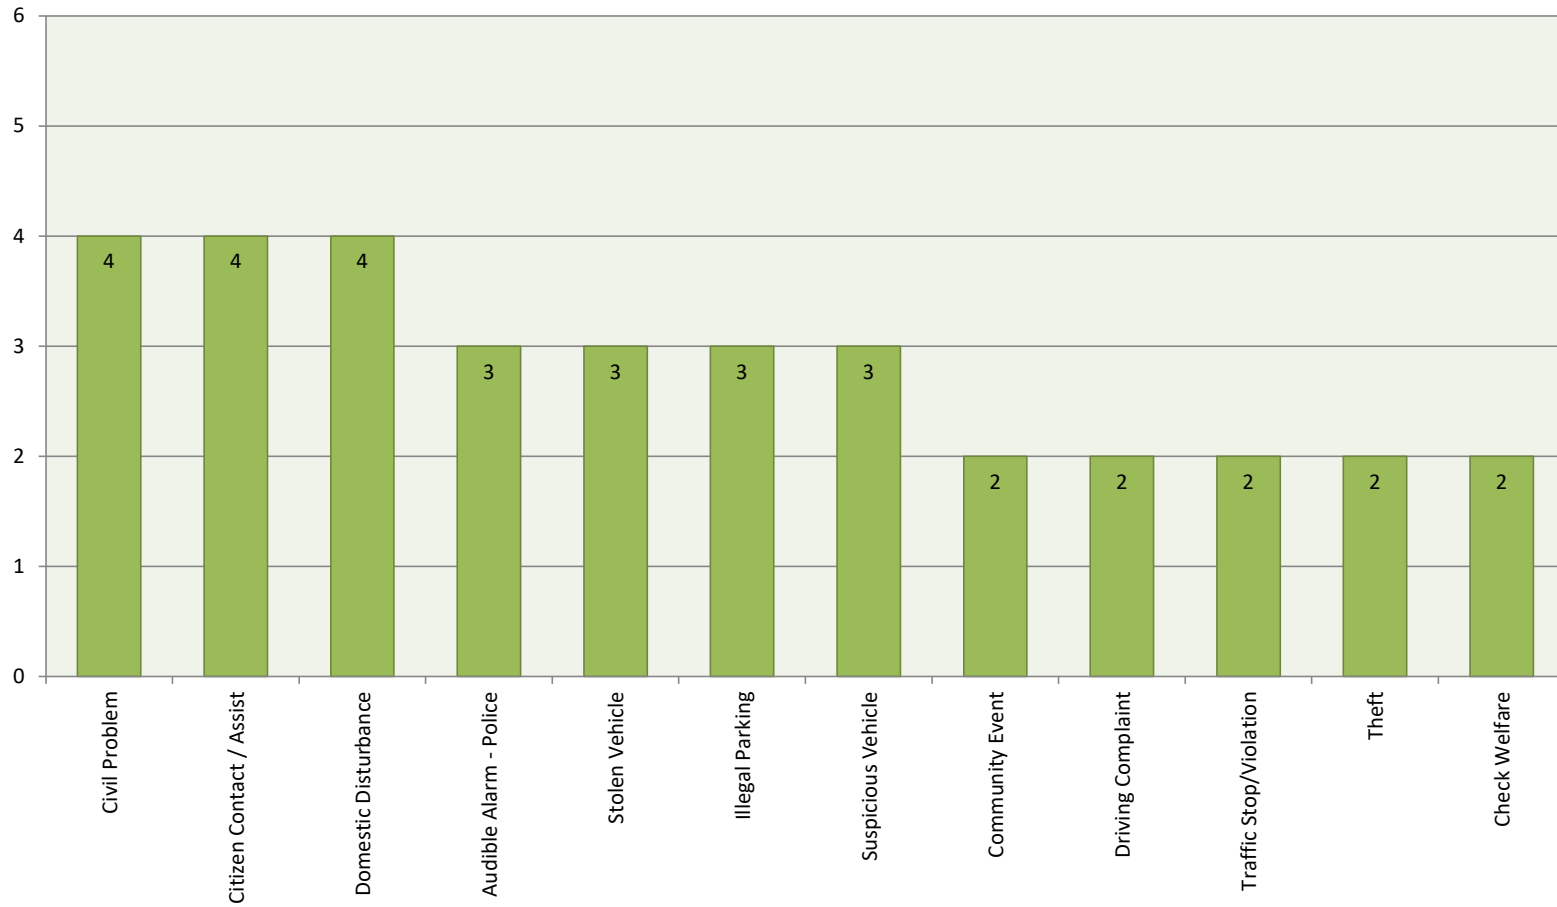

## Top Calls for Service City of Sublimity - April 2022

Total Calls for Service = 45

### Call Type by Primary Deputy City of Sublimity - April 2022

**Calls for Service by Time of Day**  
City of Sublimity - April 2022

**Calls for Service by Day of Week**  
City of Sublimity - April 2022

Note: Due to overall low volume of non-traffic violation calls, any one call can have a dramatic impact on the average. Excluding event ID SMS202204050179 (Civil Problem), the average arrival time for contract deputies is 10.6 minutes.