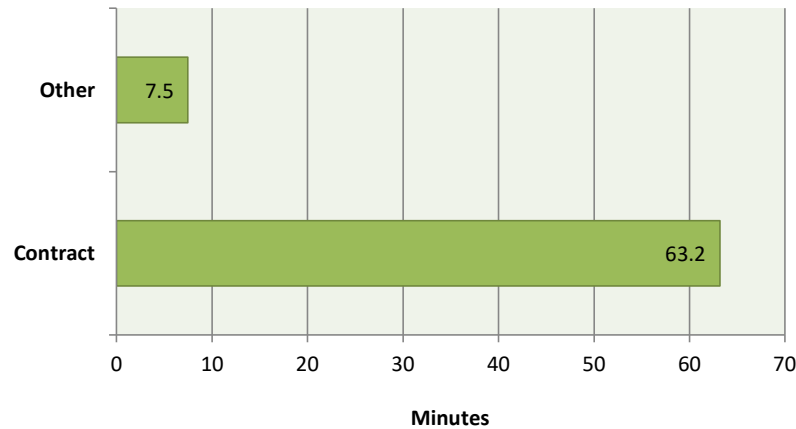

### Call Type by Primary Deputy City of Sublimity - April 2022

**Calls for Service by Time of Day**  
City of Sublimity - April 2022

**Calls for Service by Day of Week**  
City of Sublimity - April 2022

**Average Call Length**  
City of Sublimity - April 2022

**Total Time Spent on Calls**  
City of Sublimity - April 2022

**Average Call Arrival Time (Excluding Traffic)**  
City of Sublimity - April 2022

Note: Due to overall low volume of non-traffic violation calls, any one call can have a dramatic impact on the average. Excluding event ID SMS202204050179 (Civil Problem), the average arrival time for contract deputies is 10.6 minutes.