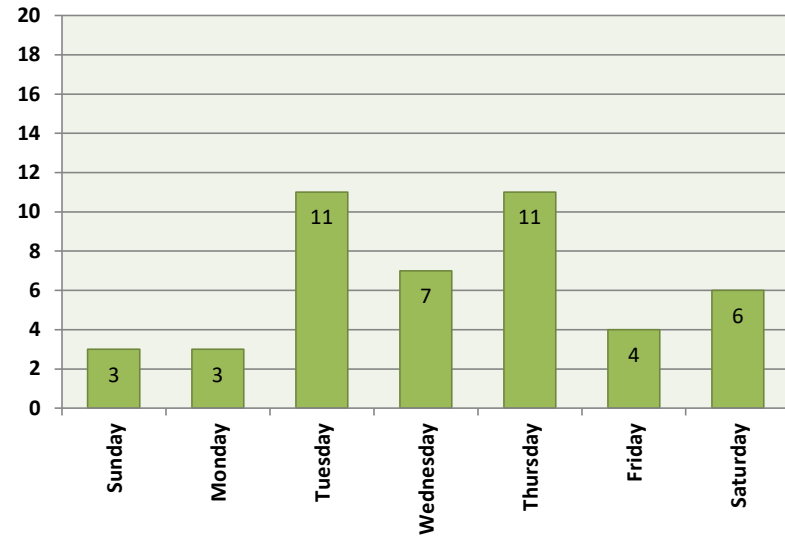

### Call Type by Primary Deputy City of Sublimity - April 2022

**Calls for Service by Time of Day**  
City of Sublimity - April 2022

**Calls for Service by Day of Week**  
City of Sublimity - April 2022

**Average Call Length**  
City of Sublimity - April 2022

**Total Time Spent on Calls**  
City of Sublimity - April 2022

**Average Call Arrival Time (Excluding Traffic)**  
City of Sublimity - April 2022

Note: Due to overall low volume of non-traffic violation calls, any one call can have a dramatic impact on the average. Excluding event ID SMS202204050179 (Civil Problem), the average arrival time for contract deputies is 10.6 minutes.