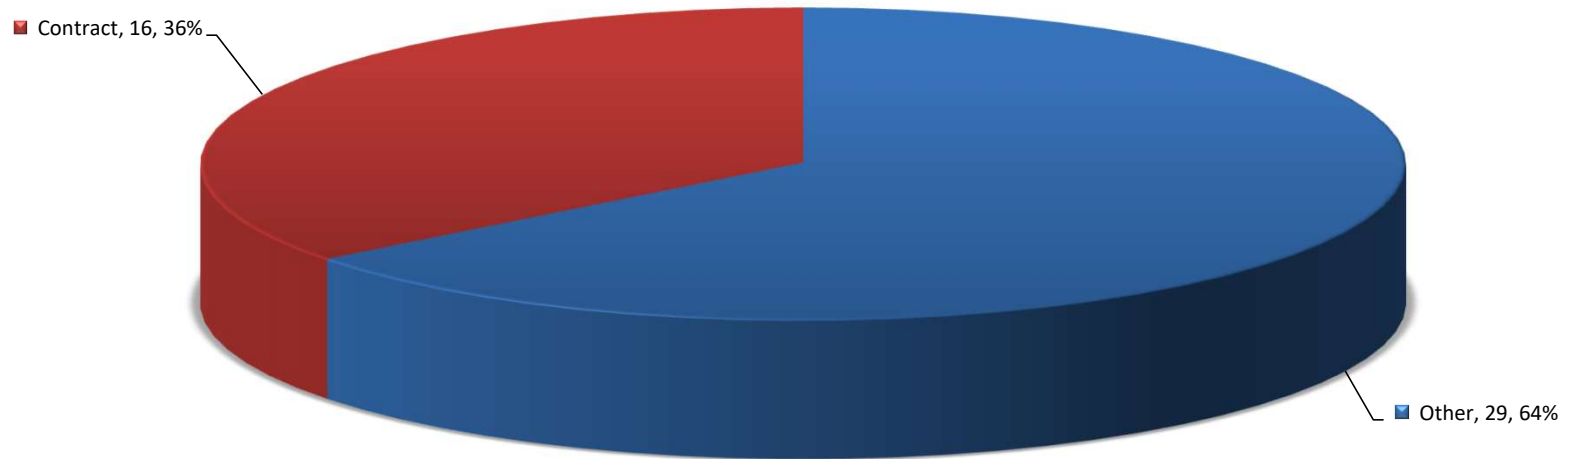

Calls by Primary Deputy City of Sublimity - April 2022