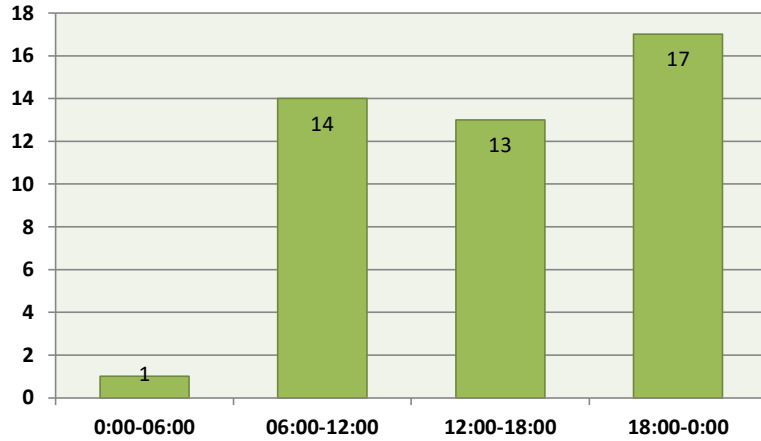

## Top Calls for Service City of Sublimity - April 2022

Total Calls for Service = 45

### Call Type by Primary Deputy City of Sublimity - April 2022

**Calls for Service by Time of Day**  
City of Sublimity - April 2022

**Calls for Service by Day of Week**  
City of Sublimity - April 2022

**Average Call Length**  
City of Sublimity - April 2022

**Total Time Spent on Calls**  
City of Sublimity - April 2022

**Average Call Arrival Time (Excluding Traffic)**  
City of Sublimity - April 2022

Note: Due to overall low volume of non-traffic violation calls, any one call can have a dramatic impact on the average. Excluding event ID SMS202204050179 (Civil Problem), the average arrival time for contract deputies is 10.6 minutes.