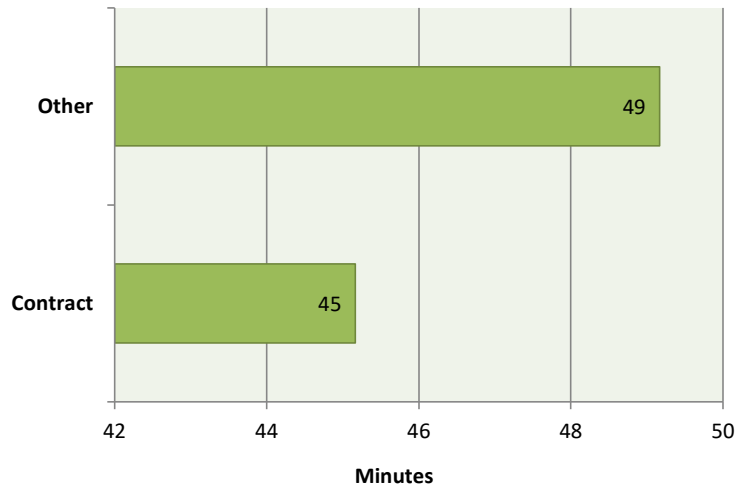

### Call Type by Primary Deputy City of Sublimity - April 2022

**Calls for Service by Time of Day**  
City of Sublimity - April 2022

**Calls for Service by Day of Week**  
City of Sublimity - April 2022

**Average Call Length**  
City of Sublimity - April 2022

**Total Time Spent on Calls**  
City of Sublimity - April 2022

**Average Call Arrival Time (Excluding Traffic)**  
City of Sublimity - April 2022

Note: Due to overall low volume of non-traffic violation calls, any one call can have a dramatic impact on the average. Excluding event ID SMS202204050179 (Civil Problem), the average arrival time for contract deputies is 10.6 minutes.