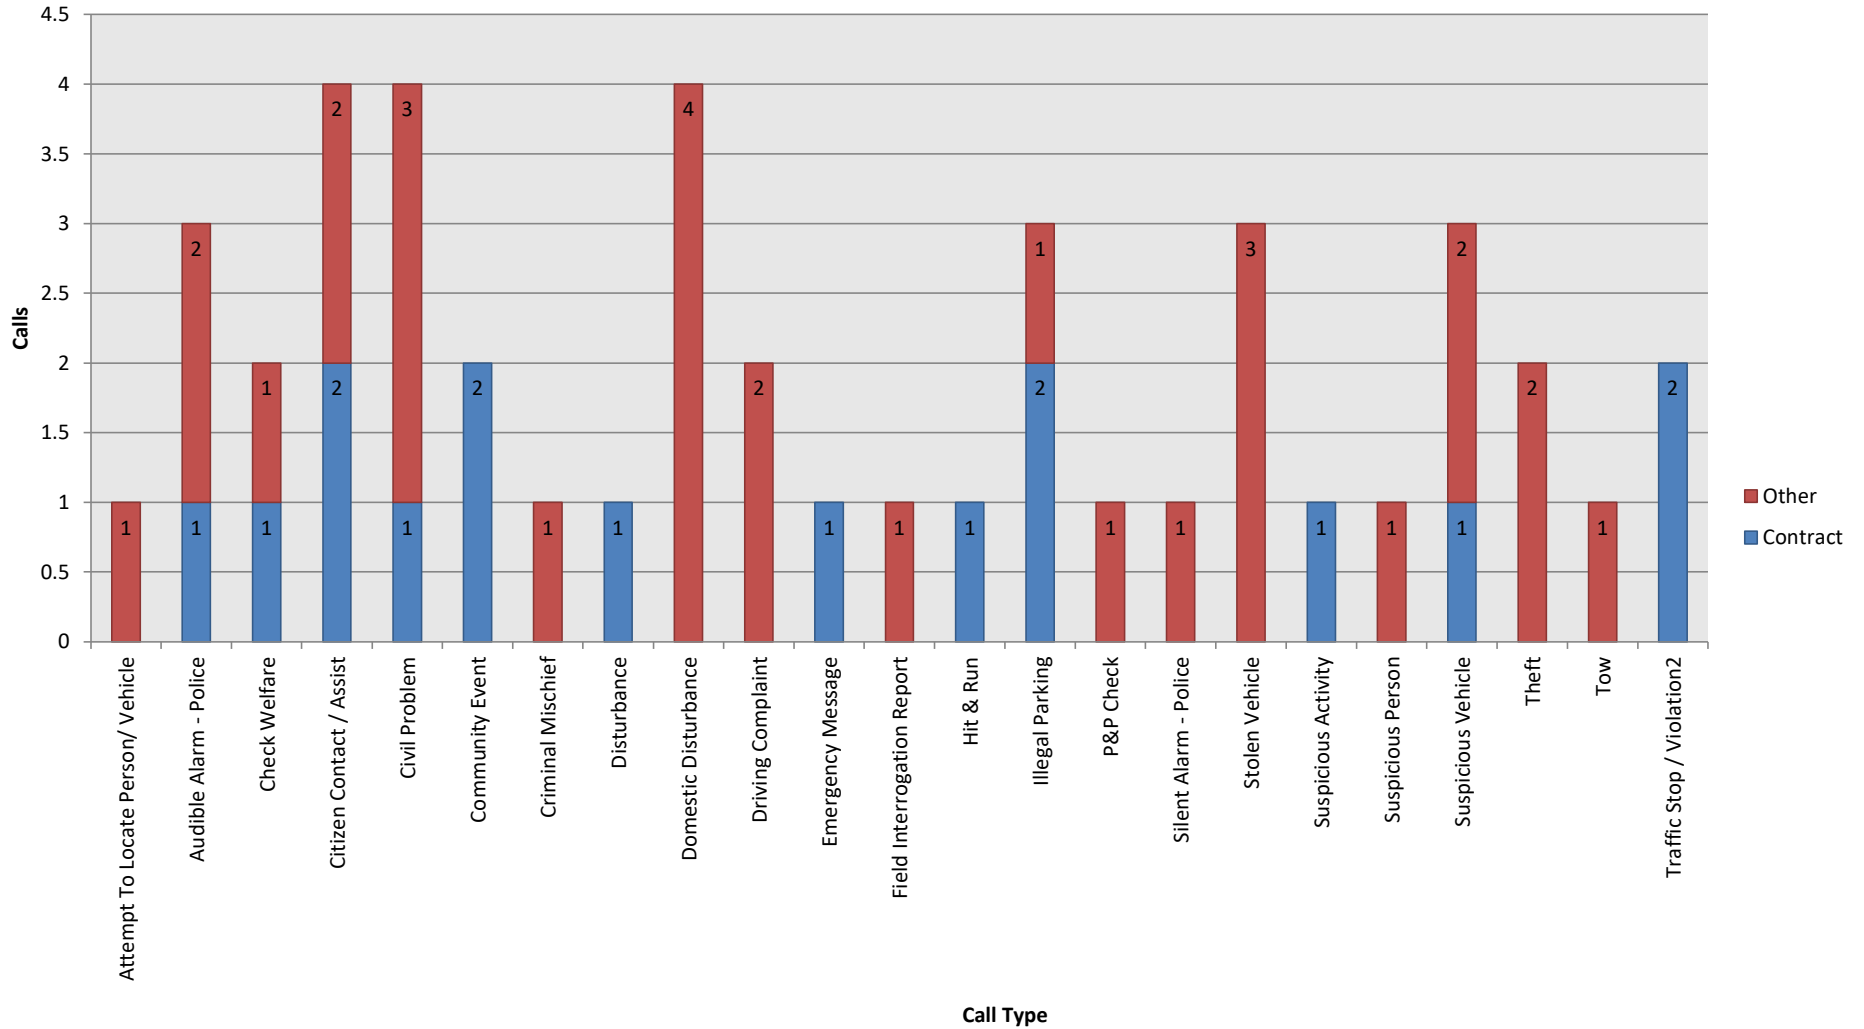

Calls for Service by Time of Day
City of Sublimity - April 2022

Calls for Service by Day of Week
City of Sublimity - April 2022

Call Type by Primary Deputy City of Sublimity - April 2022