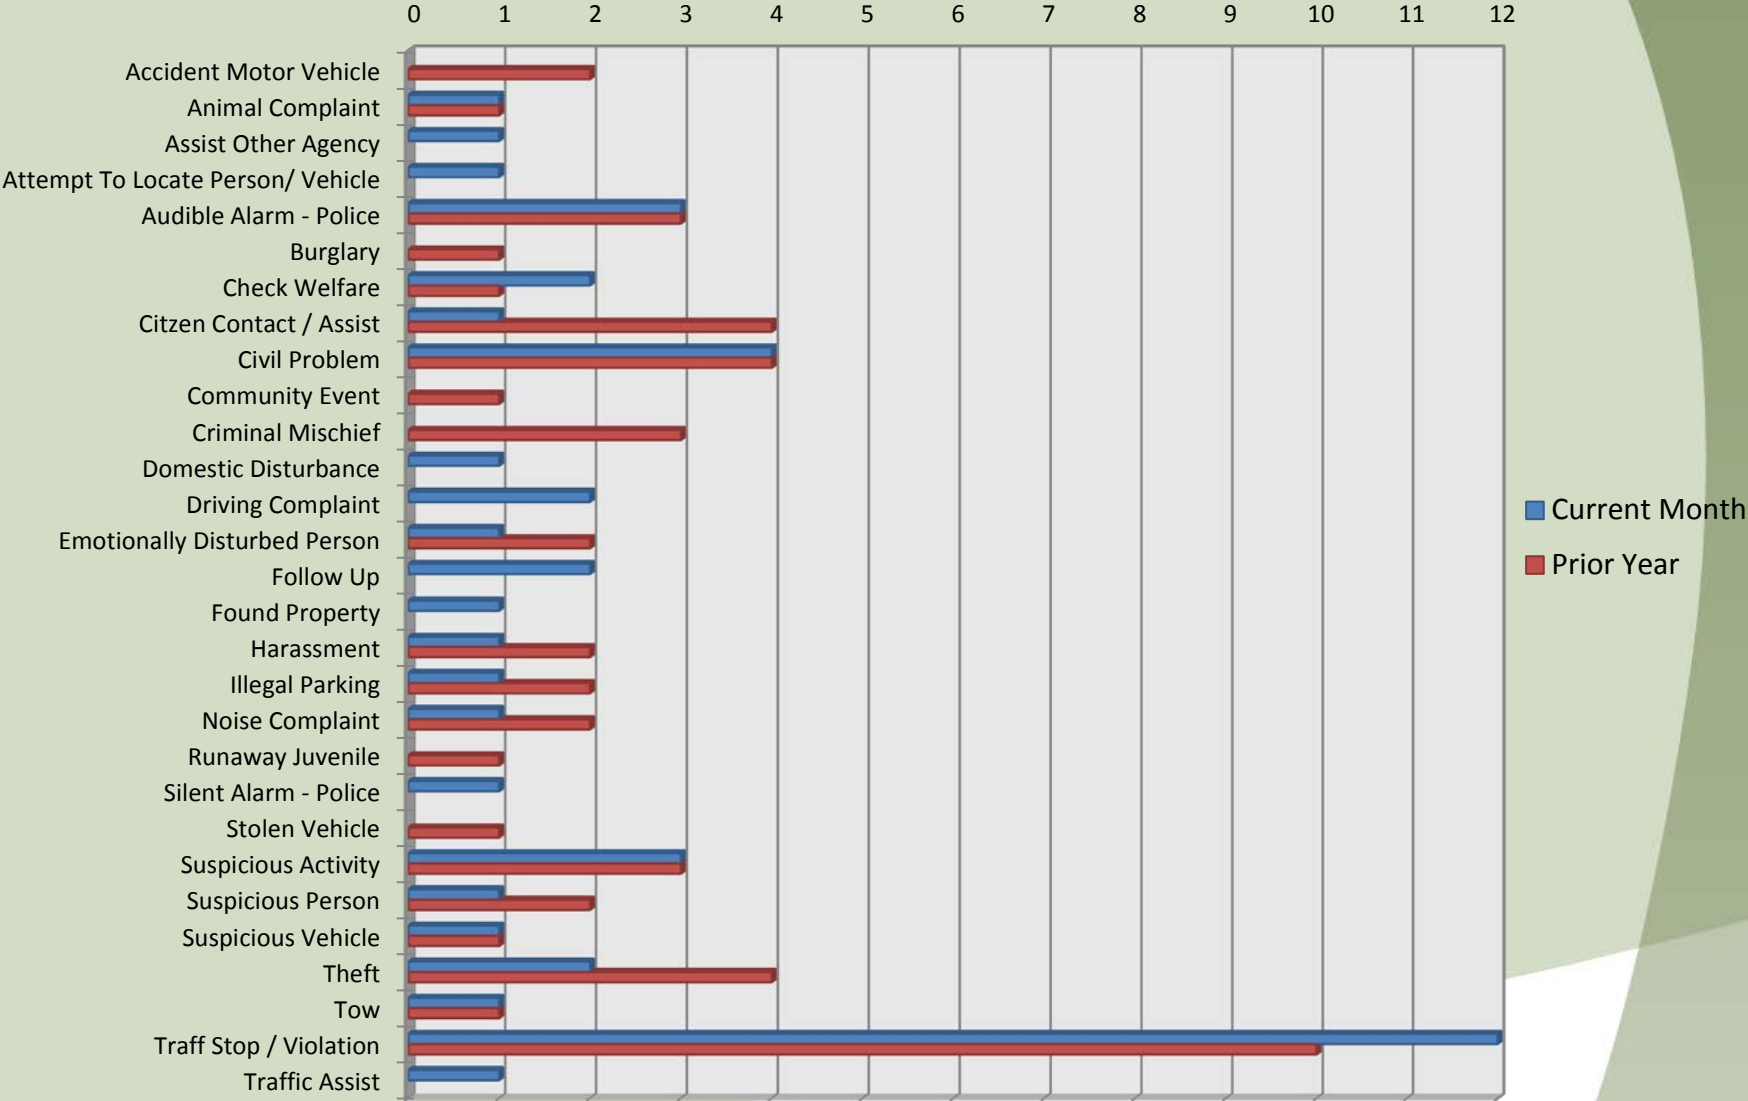

City of Sublimity May 2018 vs May 2019

Number of Calls

EVENTID	Combined Type	PRIMARY_UNIT	DISPATCH_DATE	CLEARED_DATE	Arrival in Minutes	Call Length in Minutes	LOCATION	Day of Week	Deputy
SMS201905010017	Traffic Stop / Violation	A114	5/1/2019 7:06	5/1/2019 7:17	0.00	11.30	300 S CENTER ST (MapBook:4230)	Wednesday	Contract
SMS201905010138	Traffic Stop / Violation	A114	5/1/2019 14:02	5/1/2019 14:14	0.00	11.07	100 NW STARR ST (MapBook:423)	Wednesday	Contract
SMS201905010147	Driving Complaint	A114	5/1/2019 14:27	5/1/2019 15:02	0.02	34.52	400 NE STARR ST (MapBook:4230)	Wednesday	Contract
SMS201905020003	Suspicious Activity	A166	5/2/2019 1:01	5/2/2019 1:26		24.50	340 NE CREST ST (MapBook:4230)	Thursday	Other
SMS201905020020	Traffic Stop / Violation	A114	5/2/2019 7:49	5/2/2019 7:56	0.02	7.70	400 S CENTER ST (MapBook:4230)	Thursday	Contract
SMS201905020074	Traffic Assist	A114	5/2/2019 10:49	5/2/2019 11:20	2.37	29.07	NE CHERRY ST, SUBLIMITY/NE BEF	Thursday	Contract
SMS201905020201	Check Welfare	A114	5/2/2019 17:17	5/2/2019 17:35	2.08	16.22	524 NW DAWN PL (MapBook:423)	Thursday	Contract
SMS201905020204	Traffic Stop / Violation	A114	5/2/2019 17:38	5/2/2019 17:49	0.00	10.25	500 NW STARR ST (MapBook:423)	Thursday	Contract
SMS201905020250	Audible Alarm - Police	A166	5/2/2019 23:49	5/3/2019 3:08	12.05	186.92	500 SW SUBLIMITY BV (MapBook:)	Thursday	Other
SMS201905030022	Tow	A035	5/3/2019 10:23	5/3/2019 10:30		7.12	385 NE STARR ST (MapBook:4230)	Friday	Other
SMS201905060058	Found Property	A159	5/6/2019 11:45	5/6/2019 19:31	0.03	466.05	211 NW STARR ST (MapBook:423)	Monday	Other
SMS201905060084	Theft	A159	5/6/2019 11:28	5/6/2019 20:56	47.58	519.82	390 SE CHURCH ST (MapBook:423)	Monday	Other
SMS201905080158	Attempt To Locate Pi	A134	5/8/2019 14:10	5/8/2019 14:35		25.22	N CENTER ST, SUBLIMITY/NE STAF	Wednesday	Other
SMS201905090095	Civil Problem	A167	5/9/2019 10:37	5/9/2019 11:00	0.02	22.83	424 NW MELROSE ST (MapBook:4)	Thursday	Other
SMS201905090139	Citizen Contact / Ass	A138	5/9/2019 13:25	5/9/2019 20:30		425.25	220 SE DENNY ST (MapBook:4230)	Thursday	Other
SMS201905100224	Audible Alarm - Police	A026	5/10/2019 21:18	5/10/2019 21:23		5.45	333 SW SUBLIMITY BV (MapBook:)	Friday	Other
SMS201905130029	Follow Up	A114	5/13/2019 8:12	5/13/2019 8:27	0.02	14.58	390 SE CHURCH ST (MapBook:423)	Monday	Contract
SMS201905130037	Traffic Stop / Violation	A114	5/13/2019 8:29	5/13/2019 8:42	0.00	13.40	200 E MAIN ST (MapBook:4230), S	Monday	Contract
SMS201905130076	Civil Problem	A167	5/13/2019 10:41	5/13/2019 11:06	0.02	25.58	485 N CENTER ST (MapBook:4230)	Monday	Other
SMS201905130124	Traffic Stop / Violation	A113	5/13/2019 12:38	5/13/2019 12:45	0.00	6.47	S CENTER ST, SUBLIMITY/SE DENN	Monday	Other
SMS201905130125	Traffic Stop / Violation	A113	5/13/2019 12:46	5/13/2019 12:52	0.00	6.75	N CENTER ST, SUBLIMITY/NE STAF	Monday	Other
SMS201905130127	Animal Complaint	A114	5/13/2019 12:52	5/13/2019 13:20	0.02	27.13	210 NW DOWNY ST (MapBook:42)	Monday	Contract
SMS201905130179	Suspicious Activity	A114	5/13/2019 16:22	5/13/2019 17:01	3.35	35.25	114 SE CHURCH ST (MapBook:423)	Monday	Contract
SMS201905130194	Emotionally Disturbe	A022	5/13/2019 17:47	5/14/2019 0:22		394.85	114 SE CHURCH ST (MapBook:423)	Monday	Other
SMS201905140008	Suspicious Person	A119	5/14/2019 7:04	5/14/2019 10:27	17.58	186.02	345 SW SUBLIMITY BV (MapBook:)	Tuesday	Other
SMS201905140101	Follow Up	A114	5/14/2019 12:47	5/14/2019 13:16	0.00	28.82	390 SE CHURCH ST (MapBook:423)	Tuesday	Contract
SMS201905150023	Theft	A114	5/15/2019 7:38	5/15/2019 8:15	0.00	36.97	118 N CENTER ST (MapBook:4230)	Wednesday	Contract
SMS201905180017	Audible Alarm - Police			5/18/2019 4:25			333 SW SUBLIMITY BV (MapBook:)	Saturday	Other
SMS201905180127	Suspicious Activity	A022	5/18/2019 21:35	5/18/2019 22:00	14.15	10.17	333 SW SUBLIMITY BV (MapBook:)	Saturday	Other
SMS201905190087	Civil Problem	A112	5/19/2019 12:10	5/19/2019 18:39		389.22	345 NE STARR ST #E, @SUMMERS	Sunday	Other
SMS201905200195	Traffic Stop / Violation	A113	5/20/2019 15:50	5/20/2019 16:02	0.02	11.68	NW STARR ST, SUBLIMITY/NW MI	Monday	Other
SMS201905220116	Illegal Parking	A114	5/22/2019 13:22	5/22/2019 13:42	0.00	20.23	210 SE 7TH ST (MapBook:4230), S	Wednesday	Contract
SMS201905220147	Traffic Stop / Violation	A114	5/22/2019 14:34	5/22/2019 14:46	0.02	11.92	500 NW STARR ST (MapBook:423)	Wednesday	Contract
SMS201905230040	Domestic Disturbanc	A114	5/23/2019 7:44	5/23/2019 8:26	0.00	41.73	189 NE STARR ST (MapBook:4230)	Thursday	Contract
SMS201905230157	Civil Problem	A167	5/23/2019 13:35	5/23/2019 13:58	0.00	23.10	424 NW MELROSE ST (MapBook:4)	Thursday	Other
SMS201905250090	Harassment	A159	5/25/2019 12:23	5/25/2019 16:40	22.00	235.37	210 NW 4TH CT (MapBook:4230),	Saturday	Other
SMS201905270004	Noise Complaint	A028	5/27/2019 1:51	5/27/2019 7:39		348.53	222 W MAIN ST (MapBook:4230),	Monday	Other
SMS201905280038	Traffic Stop / Violation	A114	5/28/2019 7:34	5/28/2019 7:51	0.00	17.53	100 SE CHURCH ST (MapBook:423)	Tuesday	Contract
SMS201905290093	Check Welfare	A114	5/29/2019 12:07	5/29/2019 12:32	11.42	13.60	345 NE STARR ST (MapBook:4230)	Wednesday	Contract
SMS201905290178	Traffic Stop / Violation	A114	5/29/2019 15:42	5/29/2019 15:49	0.00	7.03	300 S CENTER ST (MapBook:4230)	Wednesday	Contract
SMS201905290215	Driving Complaint	A046	5/29/2019 20:38	5/29/2019 20:44		5.97	NE STARR ST, SUBLIMITY/N CENTI	Wednesday	Other
SMS201905300009	Suspicious Vehicle	A180	5/30/2019 4:04	5/30/2019 5:14	14.20	56.28	203 SE DIVISION ST (MapBook:42:)	Thursday	Other
SMS201905300134	Assist Other Agency	A114	5/30/2019 13:19	5/30/2019 14:50	1.55	89.35	108 N CENTER ST (108 N CENTER	Thursday	Contract
SMS201905300189	Traffic Stop / Violation	A114	5/30/2019 15:26	5/30/2019 15:47	0.02	21.03	100 N CENTER ST (MapBook:4230)	Thursday	Contract
SMS201905310010	Silent Alarm - Police	A155	5/31/2019 4:04	5/31/2019 7:05	2.05	179.27	104 NW STARR ST (MapBook:423)	Friday	Other