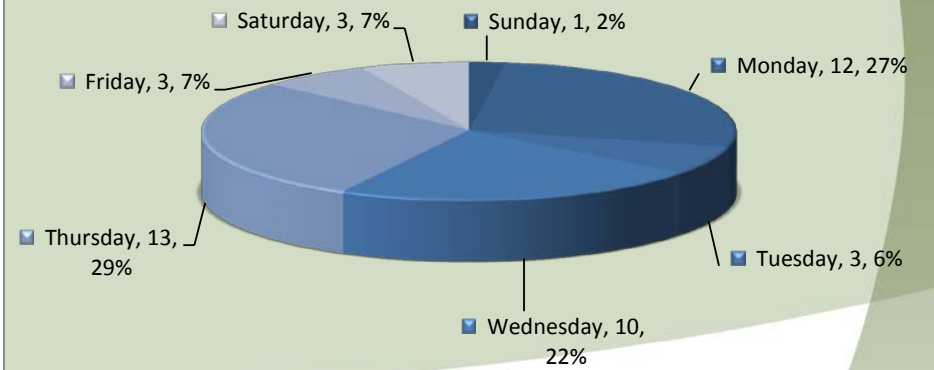

City of Sublimity Top Calls for Service May 2019

Call Type by Primary Deputy Sublimity - May 2019

Calls for Service by Hours Range Sublimity - May 2019

Calls for Service by Day of Week Sublimity - May 2019

**City of Sublimity
Average Call Length
May 2019**

**City of Sublimity
Total Call Length
May 2019**

**City of Sublimity
Average Call Arrival Time (Traffic Removed)
May 2019**

City of Sublimity Calls by Primary Deputy May 2019