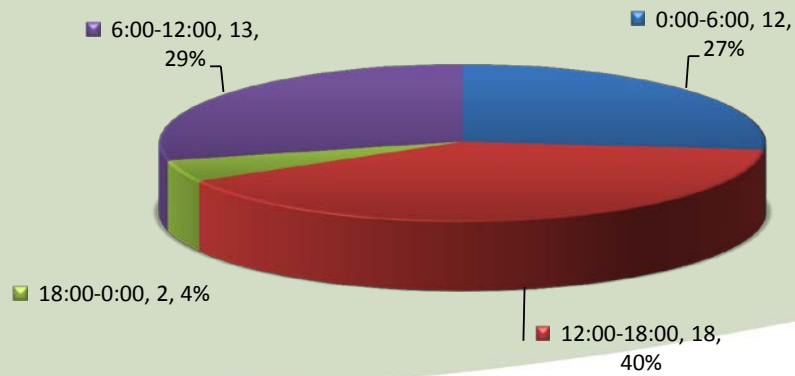

City of Sublimity Top Calls for Service May 2019

Call Type by Primary Deputy Sublimity - May 2019

Calls for Service by Hours Range Sublimity - May 2019

Calls for Service by Day of Week Sublimity - May 2019

**City of Sublimity
Average Call Length
May 2019**

**City of Sublimity
Total Call Length
May 2019**

**City of Sublimity
Average Call Arrival Time (Traffic Removed)
May 2019**

City of Sublimity Calls by Primary Deputy May 2019