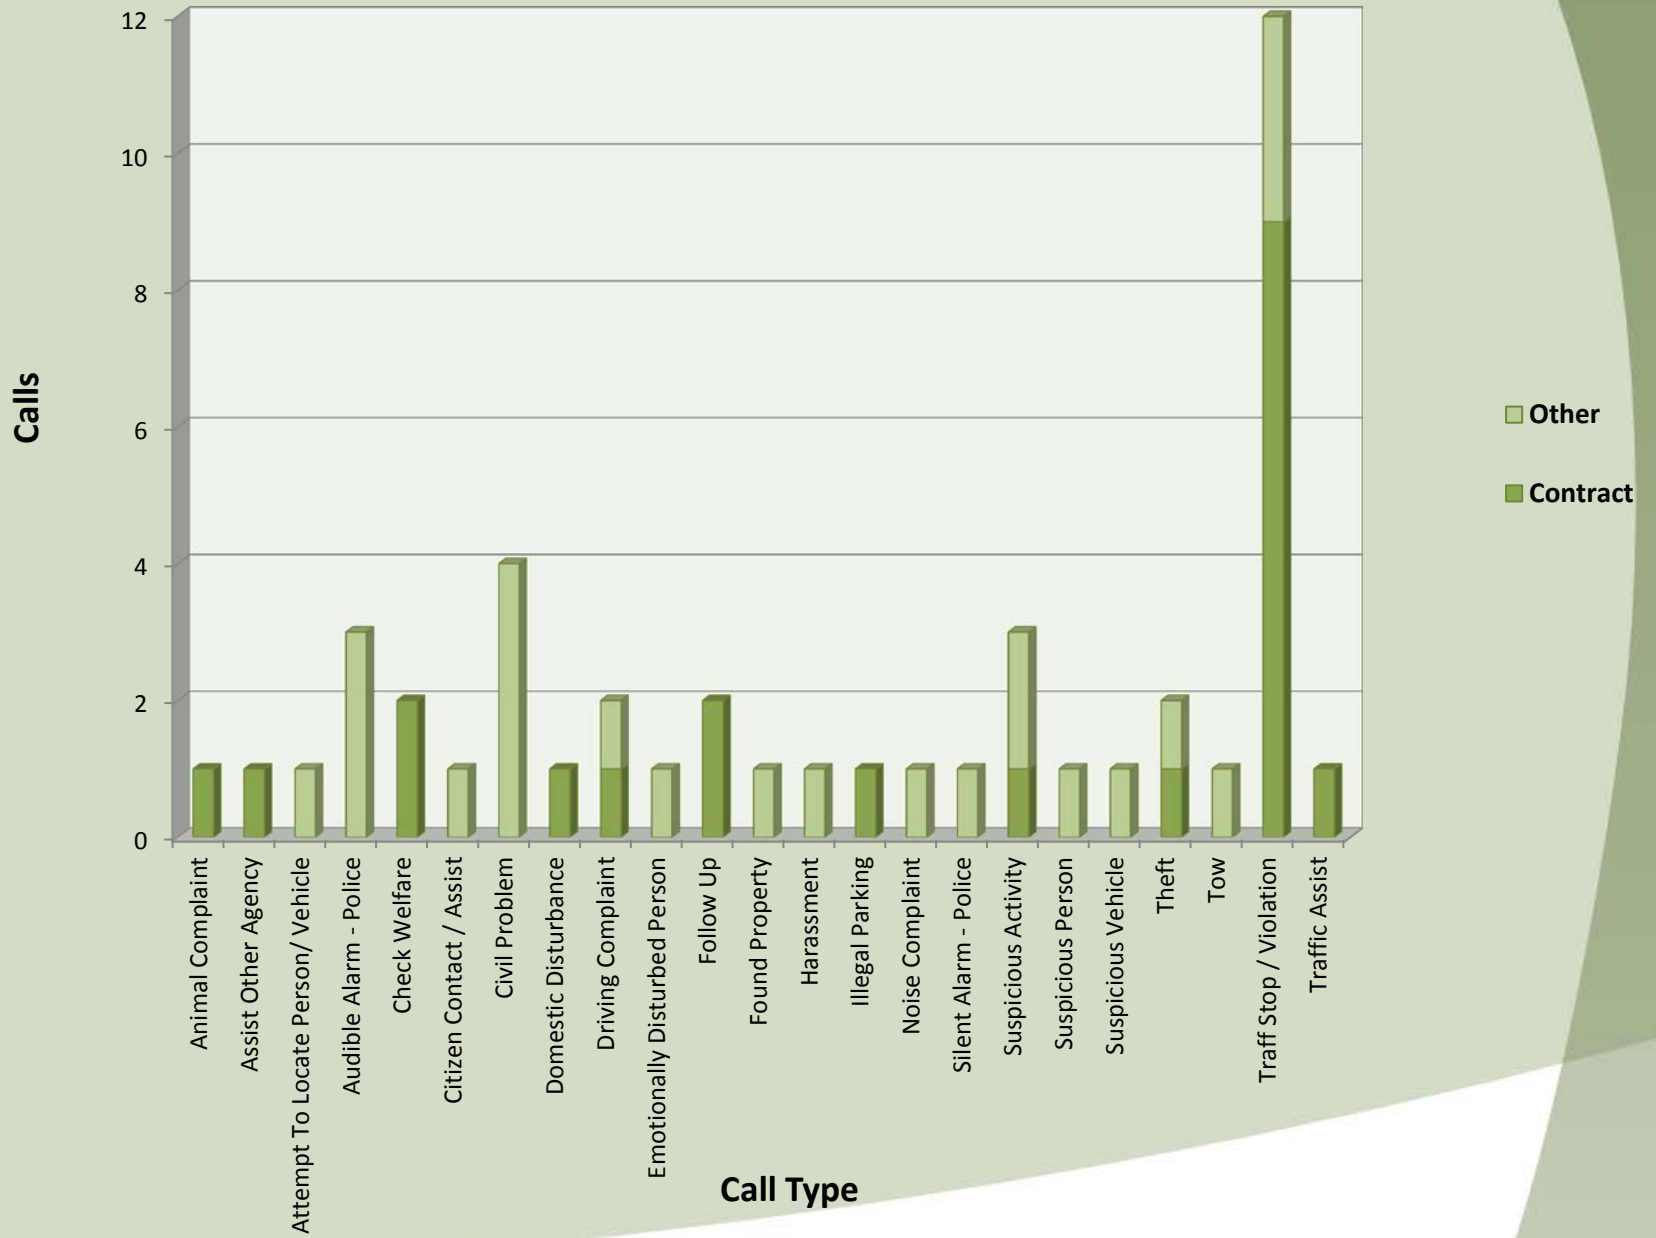

City of Sublimity Top Calls for Service May 2019

Call Type by Primary Deputy Sublimity - May 2019

Calls for Service by Hours Range Sublimity - May 2019

Calls for Service by Day of Week Sublimity - May 2019

**City of Sublimity
Average Call Length
May 2019**

**City of Sublimity
Total Call Length
May 2019**

**City of Sublimity
Average Call Arrival Time (Traffic Removed)
May 2019**

City of Sublimity Calls by Primary Deputy May 2019