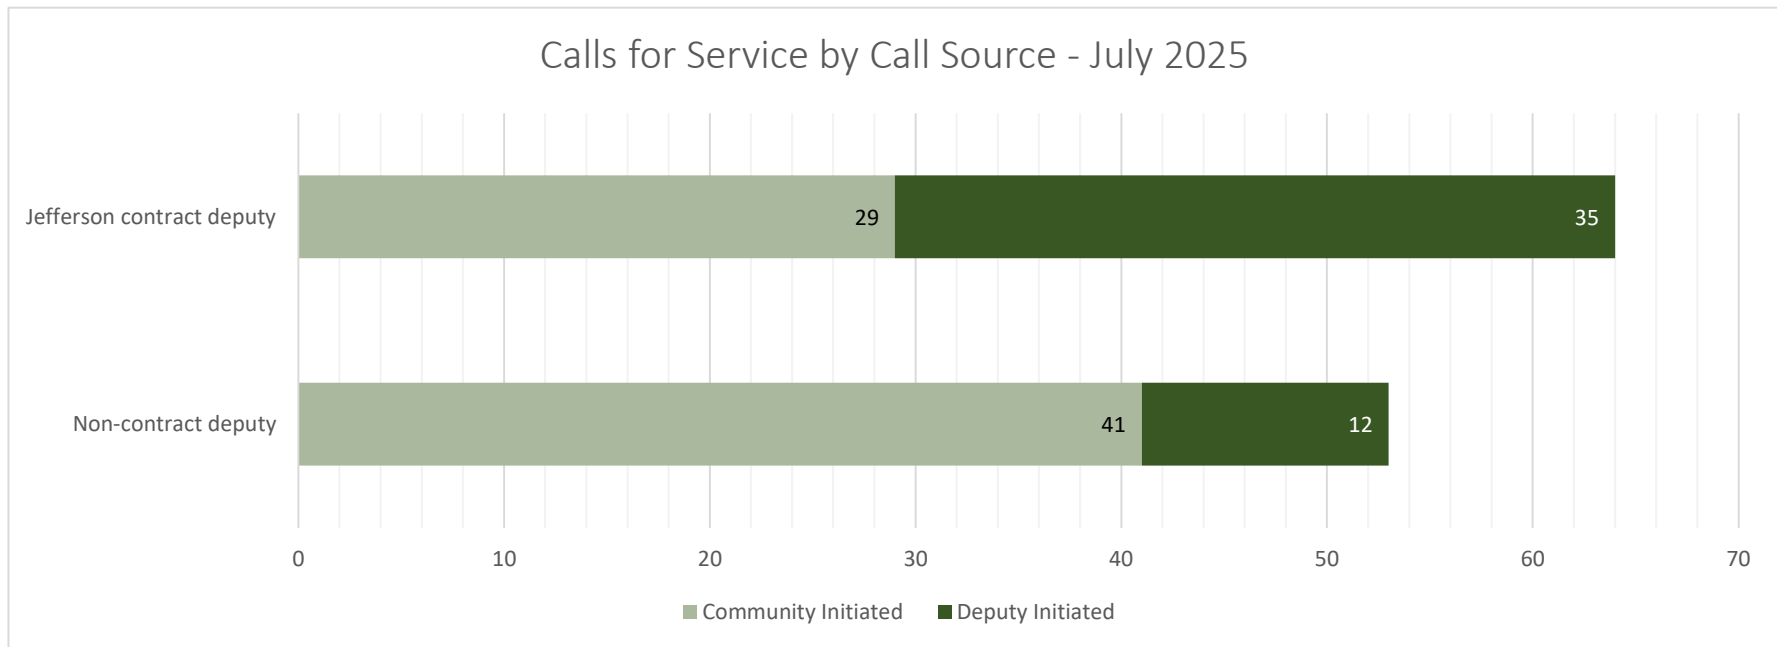

Calls for Service by Time of Day and Day of Week - July 2025

Time of Day	Sunday	Monday	Tuesday	Wednesday	Thursday	Friday	Saturday	Grand Total
12:00 AM	0	1	2	1	1	0	0	5
1:00 AM	0	1	1	0	0	0	1	3
2:00 AM	0	0	2	0	0	0	0	2
3:00 AM	0	0	0	0	0	0	0	0
4:00 AM	0	1	0	0	0	0	0	1
5:00 AM	0	0	0	0	0	0	0	0
6:00 AM	0	0	1	0	0	0	0	1
7:00 AM	0	0	0	0	0	0	0	0
8:00 AM	0	2	1	2	1	0	0	6
9:00 AM	1	1	2	1	1	0	0	6
10:00 AM	1	2	0	1	1	1	0	6
11:00 AM	0	3	4	0	2	0	1	10
12:00 PM	0	0	0	1	0	0	0	1
1:00 PM	1	0	0	3	2	0	1	7
2:00 PM	1	0	1	2	2	0	0	6
3:00 PM	1	0	1	5	1	2	0	10
4:00 PM	0	3	4	1	1	0	0	9
5:00 PM	2	0	1	2	2	0	0	7
6:00 PM	0	1	3	0	1	1	0	6
7:00 PM	0	2	1	2	1	3	1	10
8:00 PM	2	0	0	1	0	1	0	4
9:00 PM	0	0	2	1	1	1	2	7
10:00 PM	0	0	0	1	3	2	0	6
11:00 PM	0	1	1	1	1	0	0	4
Grand Total	9	18	27	25	21	11	6	117