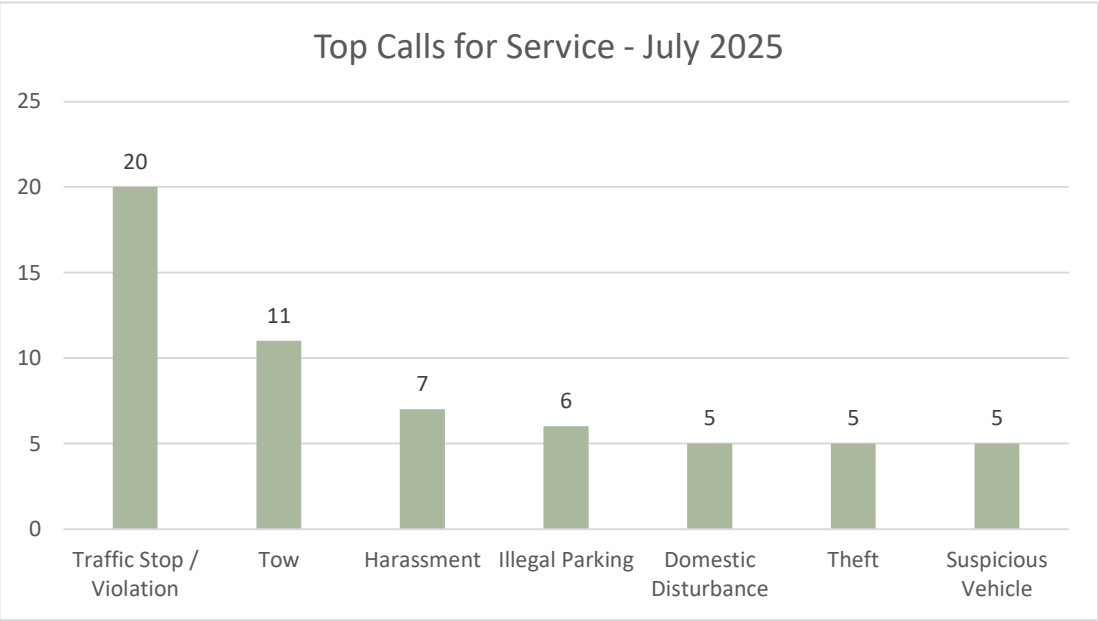

**117 total calls for service**

### Call Type by Primary Deputy - July 2025

Incident Type	July 2024	July 2025	Raw Difference	% Change
Animal Complaint	1	4	3	300%
Area Check	1	1	0	0%
Assault Simple	1	0	-1	-100%
Assist Other Agency	3	3	0	0%
Attempt To Locate Person/ Vehicle	0	1	1	-
Audible Alarm - Police	4	0	-4	-100%
Burglary	2	2	0	0%
Check Welfare	7	4	-3	-43%
Citizen Contact / Assist	1	3	2	200%
Civil Problem	17	4	-13	-76%
Community Engagement Activity	2	0	-2	-100%
Community Event	0	1	1	-
Crash	1	4	3	300%
Criminal Mischief	0	1	1	-
Disturbance	2	2	0	0%
Domestic Disturbance	12	5	-7	-58%
Driving Complaint	4	2	-2	-50%
Drug Offense	0	1	1	-
Eluding	1	0	-1	-100%
Emergency Message	1	0	-1	-100%
Emotionally Disturbed Person	1	0	-1	-100%
Field Interrogation Report	0	1	1	-
Fight	2	0	-2	-100%
Follow Up	4	2	-2	-50%
Found Property	1	1	0	0%
Fraudulent Document	2	2	0	0%
Harassment	6	7	1	17%
Hit & Run	0	1	1	-
Illegal Parking	4	6	2	50%
Menacing	0	3	3	-
Miscellaneous Crime	3	1	-2	-67%
Missing Person	0	2	2	-
Noise Complaint	1	1	0	0%
Ordinance Violation	0	1	1	-
Overdose	1	0	-1	-100%

Incident Type	July 2024	July 2025	Raw Difference	% Change
Silent Alarm - Police	0	1	1	-
Stolen Vehicle	1	0	-1	-100%
Suspicious Activity	4	2	-2	-50%
Suspicious Person	2	1	-1	-50%
Suspicious Vehicle	5	5	0	0%
Theft	1	5	4	400%
Theft - Shoplift	2	1	-1	-50%
Tow	20	11	-9	-45%
Traffic Stop / Violation	7	20	13	186%
Trespass	3	3	0	0%
Unconscious / Unresponsive	0	1	1	-
Warrant Number Assignment	0	1	1	-
Water Rescue	1	0	-1	-100%
<b>Grand Total</b>	<b>131</b>	<b>117</b>	<b>-14</b>	<b>-11%</b>