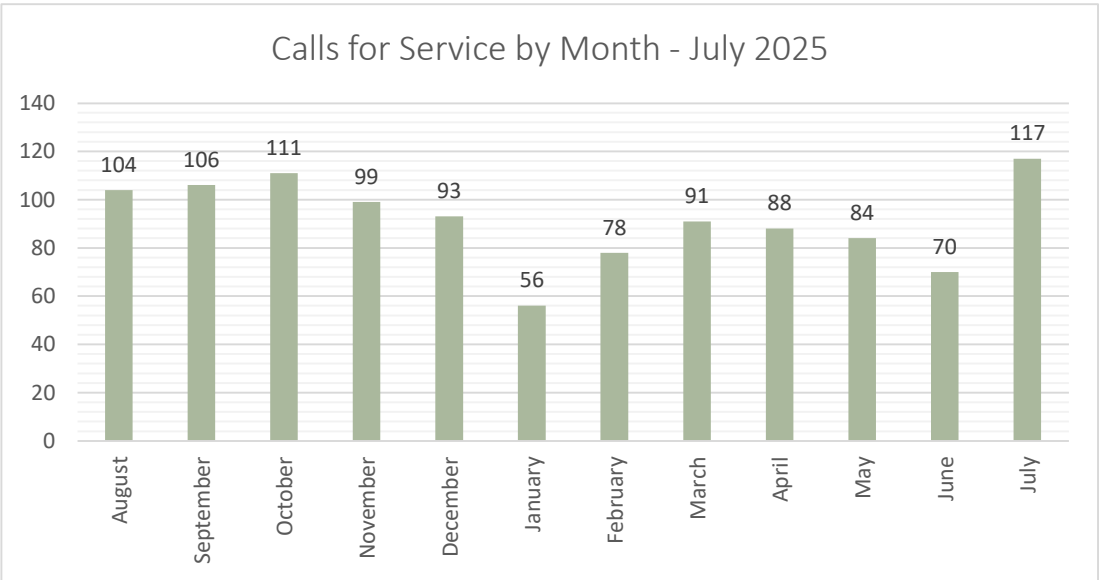

**117 total calls for service**

### Call Type by Primary Deputy - July 2025

Incident Type	July 2024	July 2025	Raw Difference	% Change
Animal Complaint	1	4	3	300%
Area Check	1	1	0	0%
Assault Simple	1	0	-1	-100%
Assist Other Agency	3	3	0	0%
Attempt To Locate Person/ Vehicle	0	1	1	-
Audible Alarm - Police	4	0	-4	-100%
Burglary	2	2	0	0%
Check Welfare	7	4	-3	-43%
Citizen Contact / Assist	1	3	2	200%
Civil Problem	17	4	-13	-76%
Community Engagement Activity	2	0	-2	-100%
Community Event	0	1	1	-
Crash	1	4	3	300%
Criminal Mischief	0	1	1	-
Disturbance	2	2	0	0%
Domestic Disturbance	12	5	-7	-58%
Driving Complaint	4	2	-2	-50%
Drug Offense	0	1	1	-
Eluding	1	0	-1	-100%
Emergency Message	1	0	-1	-100%
Emotionally Disturbed Person	1	0	-1	-100%
Field Interrogation Report	0	1	1	-
Fight	2	0	-2	-100%
Follow Up	4	2	-2	-50%
Found Property	1	1	0	0%
Fraudulent Document	2	2	0	0%
Harassment	6	7	1	17%
Hit & Run	0	1	1	-
Illegal Parking	4	6	2	50%
Menacing	0	3	3	-
Miscellaneous Crime	3	1	-2	-67%
Missing Person	0	2	2	-
Noise Complaint	1	1	0	0%
Ordinance Violation	0	1	1	-
Overdose	1	0	-1	-100%

Calls for Service by Time of Day and Day of Week - July 2025

Time of Day	Sunday	Monday	Tuesday	Wednesday	Thursday	Friday	Saturday	Grand Total
12:00 AM	0	1	2	1	1	0	0	5
1:00 AM	0	1	1	0	0	0	1	3
2:00 AM	0	0	2	0	0	0	0	2
3:00 AM	0	0	0	0	0	0	0	0
4:00 AM	0	1	0	0	0	0	0	1
5:00 AM	0	0	0	0	0	0	0	0
6:00 AM	0	0	1	0	0	0	0	1
7:00 AM	0	0	0	0	0	0	0	0
8:00 AM	0	2	1	2	1	0	0	6
9:00 AM	1	1	2	1	1	0	0	6
10:00 AM	1	2	0	1	1	1	0	6
11:00 AM	0	3	4	0	2	0	1	10
12:00 PM	0	0	0	1	0	0	0	1
1:00 PM	1	0	0	3	2	0	1	7
2:00 PM	1	0	1	2	2	0	0	6
3:00 PM	1	0	1	5	1	2	0	10
4:00 PM	0	3	4	1	1	0	0	9
5:00 PM	2	0	1	2	2	0	0	7
6:00 PM	0	1	3	0	1	1	0	6
7:00 PM	0	2	1	2	1	3	1	10
8:00 PM	2	0	0	1	0	1	0	4
9:00 PM	0	0	2	1	1	1	2	7
10:00 PM	0	0	0	1	3	2	0	6
11:00 PM	0	1	1	1	1	0	0	4
<b>Grand Total</b>	<b>9</b>	<b>18</b>	<b>27</b>	<b>25</b>	<b>21</b>	<b>11</b>	<b>6</b>	<b>117</b>