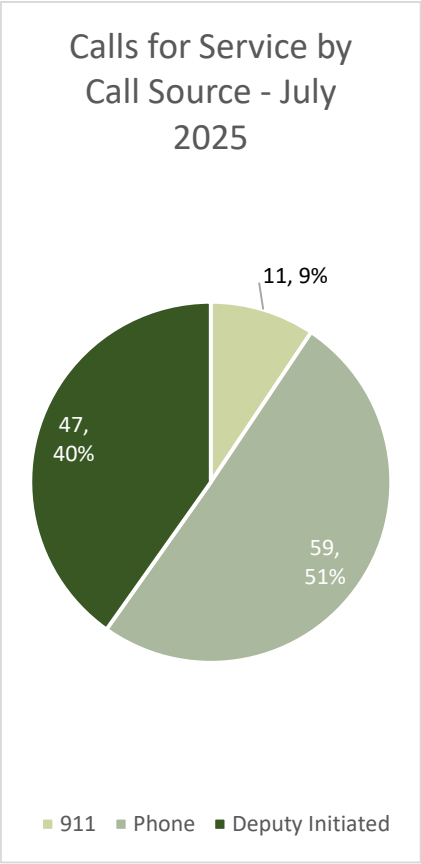

**117 total calls for service**

### Call Type by Primary Deputy - July 2025

Incident Type	July 2024	July 2025	Raw Difference	% Change
Animal Complaint	1	4	3	300%
Area Check	1	1	0	0%
Assault Simple	1	0	-1	-100%
Assist Other Agency	3	3	0	0%
Attempt To Locate Person/ Vehicle	0	1	1	-
Audible Alarm - Police	4	0	-4	-100%
Burglary	2	2	0	0%
Check Welfare	7	4	-3	-43%
Citizen Contact / Assist	1	3	2	200%
Civil Problem	17	4	-13	-76%
Community Engagement Activity	2	0	-2	-100%
Community Event	0	1	1	-
Crash	1	4	3	300%
Criminal Mischief	0	1	1	-
Disturbance	2	2	0	0%
Domestic Disturbance	12	5	-7	-58%
Driving Complaint	4	2	-2	-50%
Drug Offense	0	1	1	-
Eluding	1	0	-1	-100%
Emergency Message	1	0	-1	-100%
Emotionally Disturbed Person	1	0	-1	-100%
Field Interrogation Report	0	1	1	-
Fight	2	0	-2	-100%
Follow Up	4	2	-2	-50%
Found Property	1	1	0	0%
Fraudulent Document	2	2	0	0%
Harassment	6	7	1	17%
Hit & Run	0	1	1	-
Illegal Parking	4	6	2	50%
Menacing	0	3	3	-
Miscellaneous Crime	3	1	-2	-67%
Missing Person	0	2	2	-
Noise Complaint	1	1	0	0%
Ordinance Violation	0	1	1	-
Overdose	1	0	-1	-100%

Calls for Service by Time of Day and Day of Week - July 2025

Time of Day	Sunday	Monday	Tuesday	Wednesday	Thursday	Friday	Saturday	Grand Total
12:00 AM	0	1	2	1	1	0	0	5
1:00 AM	0	1	1	0	0	0	1	3
2:00 AM	0	0	2	0	0	0	0	2
3:00 AM	0	0	0	0	0	0	0	0
4:00 AM	0	1	0	0	0	0	0	1
5:00 AM	0	0	0	0	0	0	0	0
6:00 AM	0	0	1	0	0	0	0	1
7:00 AM	0	0	0	0	0	0	0	0
8:00 AM	0	2	1	2	1	0	0	6
9:00 AM	1	1	2	1	1	0	0	6
10:00 AM	1	2	0	1	1	1	0	6
11:00 AM	0	3	4	0	2	0	1	10
12:00 PM	0	0	0	1	0	0	0	1
1:00 PM	1	0	0	3	2	0	1	7
2:00 PM	1	0	1	2	2	0	0	6
3:00 PM	1	0	1	5	1	2	0	10
4:00 PM	0	3	4	1	1	0	0	9
5:00 PM	2	0	1	2	2	0	0	7
6:00 PM	0	1	3	0	1	1	0	6
7:00 PM	0	2	1	2	1	3	1	10
8:00 PM	2	0	0	1	0	1	0	4
9:00 PM	0	0	2	1	1	1	2	7
10:00 PM	0	0	0	1	3	2	0	6
11:00 PM	0	1	1	1	1	0	0	4
<b>Grand Total</b>	<b>9</b>	<b>18</b>	<b>27</b>	<b>25</b>	<b>21</b>	<b>11</b>	<b>6</b>	<b>117</b>