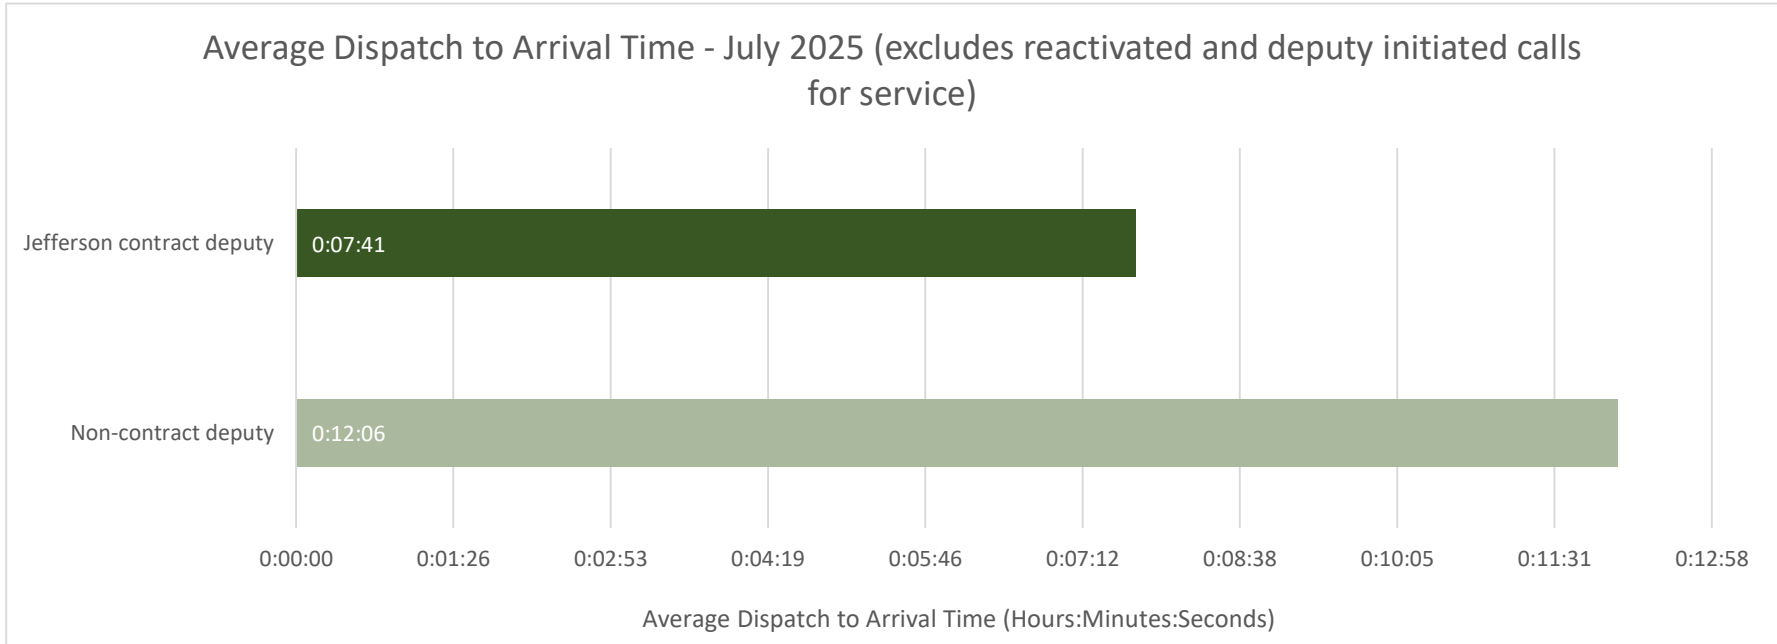

Calls for Service by Time of Day and Day of Week - July 2025

Time of Day	Sunday	Monday	Tuesday	Wednesday	Thursday	Friday	Saturday	Grand Total
12:00 AM	0	1	2	1	1	0	0	5
1:00 AM	0	1	1	0	0	0	1	3
2:00 AM	0	0	2	0	0	0	0	2
3:00 AM	0	0	0	0	0	0	0	0
4:00 AM	0	1	0	0	0	0	0	1
5:00 AM	0	0	0	0	0	0	0	0
6:00 AM	0	0	1	0	0	0	0	1
7:00 AM	0	0	0	0	0	0	0	0
8:00 AM	0	2	1	2	1	0	0	6
9:00 AM	1	1	2	1	1	0	0	6
10:00 AM	1	2	0	1	1	1	0	6
11:00 AM	0	3	4	0	2	0	1	10
12:00 PM	0	0	0	1	0	0	0	1
1:00 PM	1	0	0	3	2	0	1	7
2:00 PM	1	0	1	2	2	0	0	6
3:00 PM	1	0	1	5	1	2	0	10
4:00 PM	0	3	4	1	1	0	0	9
5:00 PM	2	0	1	2	2	0	0	7
6:00 PM	0	1	3	0	1	1	0	6
7:00 PM	0	2	1	2	1	3	1	10
8:00 PM	2	0	0	1	0	1	0	4
9:00 PM	0	0	2	1	1	1	2	7
10:00 PM	0	0	0	1	3	2	0	6
11:00 PM	0	1	1	1	1	0	0	4
Grand Total	9	18	27	25	21	11	6	117