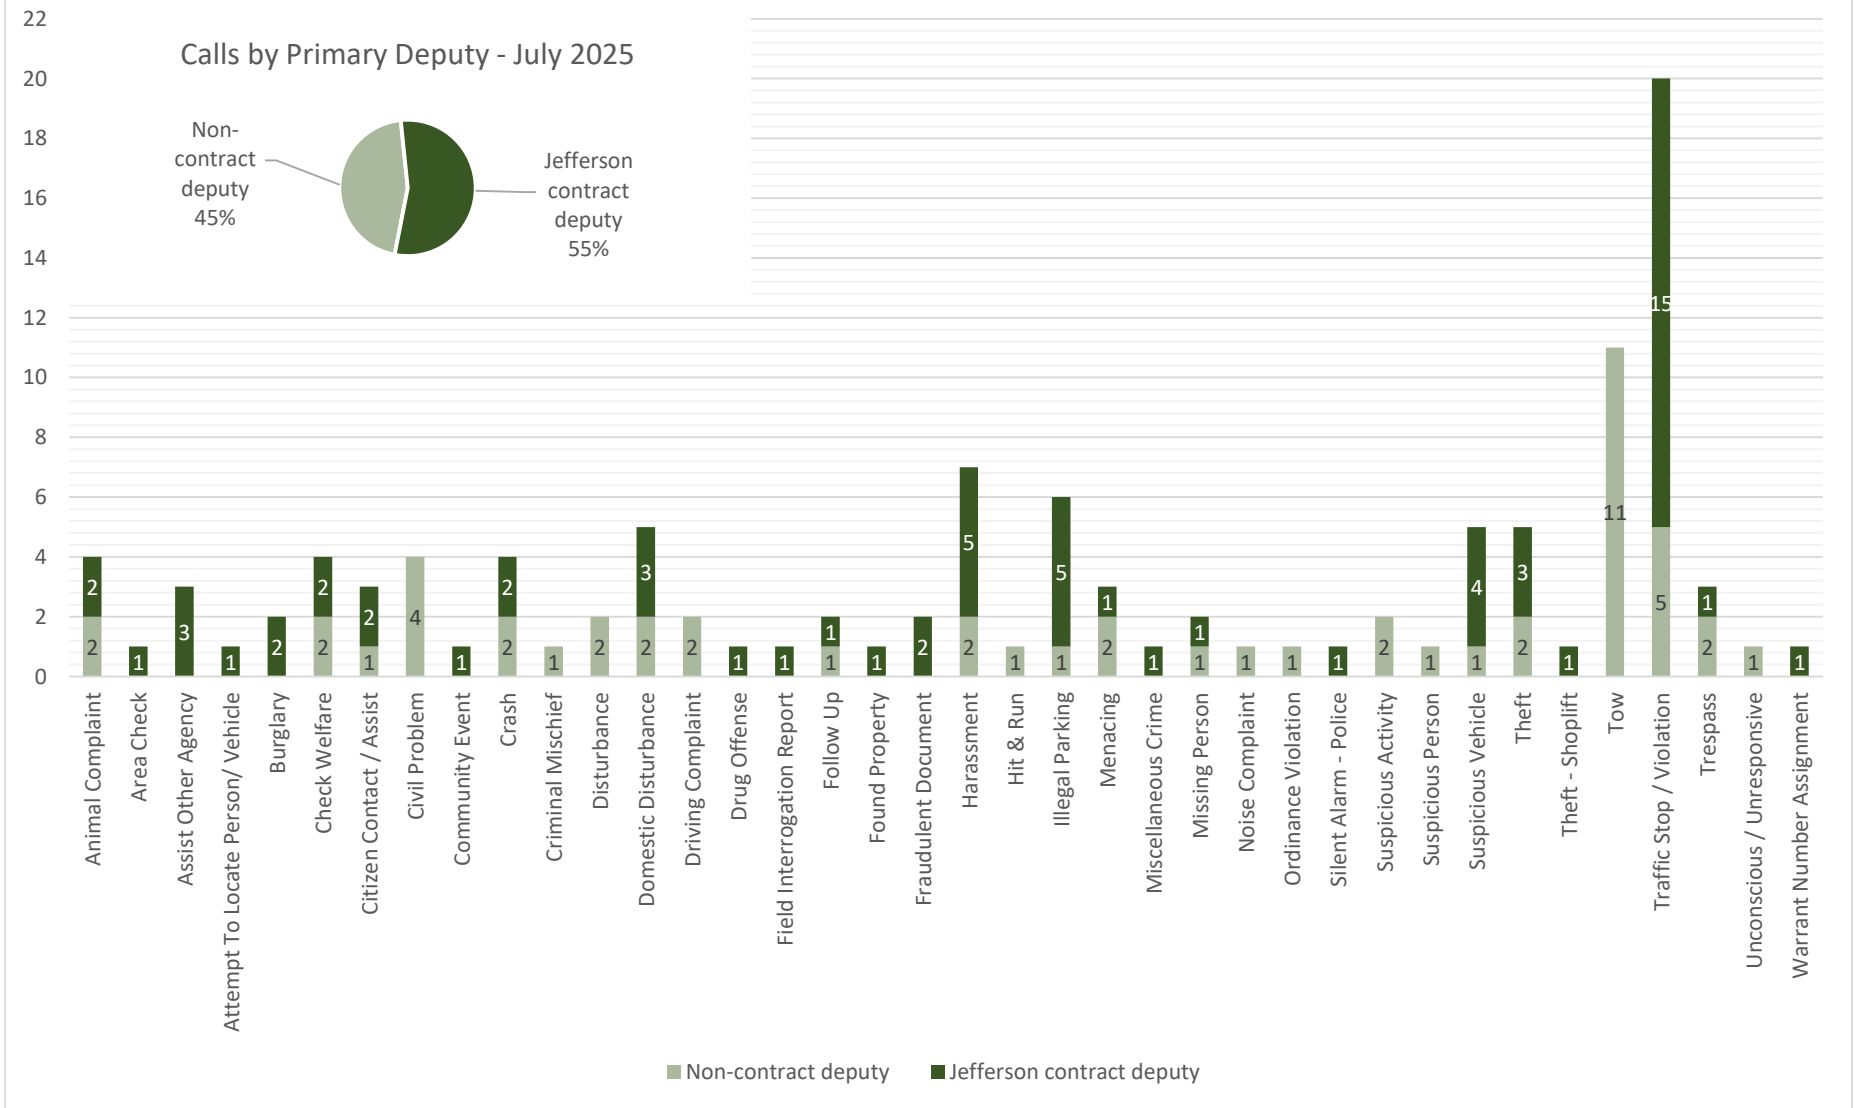

**117 total calls for service**

### Call Type by Primary Deputy - July 2025

Incident Type	July 2024	July 2025	Raw Difference	% Change
Animal Complaint	1	4	3	300%
Area Check	1	1	0	0%
Assault Simple	1	0	-1	-100%
Assist Other Agency	3	3	0	0%
Attempt To Locate Person/ Vehicle	0	1	1	-
Audible Alarm - Police	4	0	-4	-100%
Burglary	2	2	0	0%
Check Welfare	7	4	-3	-43%
Citizen Contact / Assist	1	3	2	200%
Civil Problem	17	4	-13	-76%
Community Engagement Activity	2	0	-2	-100%
Community Event	0	1	1	-
Crash	1	4	3	300%
Criminal Mischief	0	1	1	-
Disturbance	2	2	0	0%
Domestic Disturbance	12	5	-7	-58%
Driving Complaint	4	2	-2	-50%
Drug Offense	0	1	1	-
Eluding	1	0	-1	-100%
Emergency Message	1	0	-1	-100%
Emotionally Disturbed Person	1	0	-1	-100%
Field Interrogation Report	0	1	1	-
Fight	2	0	-2	-100%
Follow Up	4	2	-2	-50%
Found Property	1	1	0	0%
Fraudulent Document	2	2	0	0%
Harassment	6	7	1	17%
Hit & Run	0	1	1	-
Illegal Parking	4	6	2	50%
Menacing	0	3	3	-
Miscellaneous Crime	3	1	-2	-67%
Missing Person	0	2	2	-
Noise Complaint	1	1	0	0%
Ordinance Violation	0	1	1	-
Overdose	1	0	-1	-100%

Incident Type	July 2024	July 2025	Raw Difference	% Change
Silent Alarm - Police	0	1	1	-
Stolen Vehicle	1	0	-1	-100%
Suspicious Activity	4	2	-2	-50%
Suspicious Person	2	1	-1	-50%
Suspicious Vehicle	5	5	0	0%
Theft	1	5	4	400%
Theft - Shoplift	2	1	-1	-50%
Tow	20	11	-9	-45%
Traffic Stop / Violation	7	20	13	186%
Trespass	3	3	0	0%
Unconscious / Unresponsive	0	1	1	-
Warrant Number Assignment	0	1	1	-
Water Rescue	1	0	-1	-100%
<b>Grand Total</b>	<b>131</b>	<b>117</b>	<b>-14</b>	<b>-11%</b>