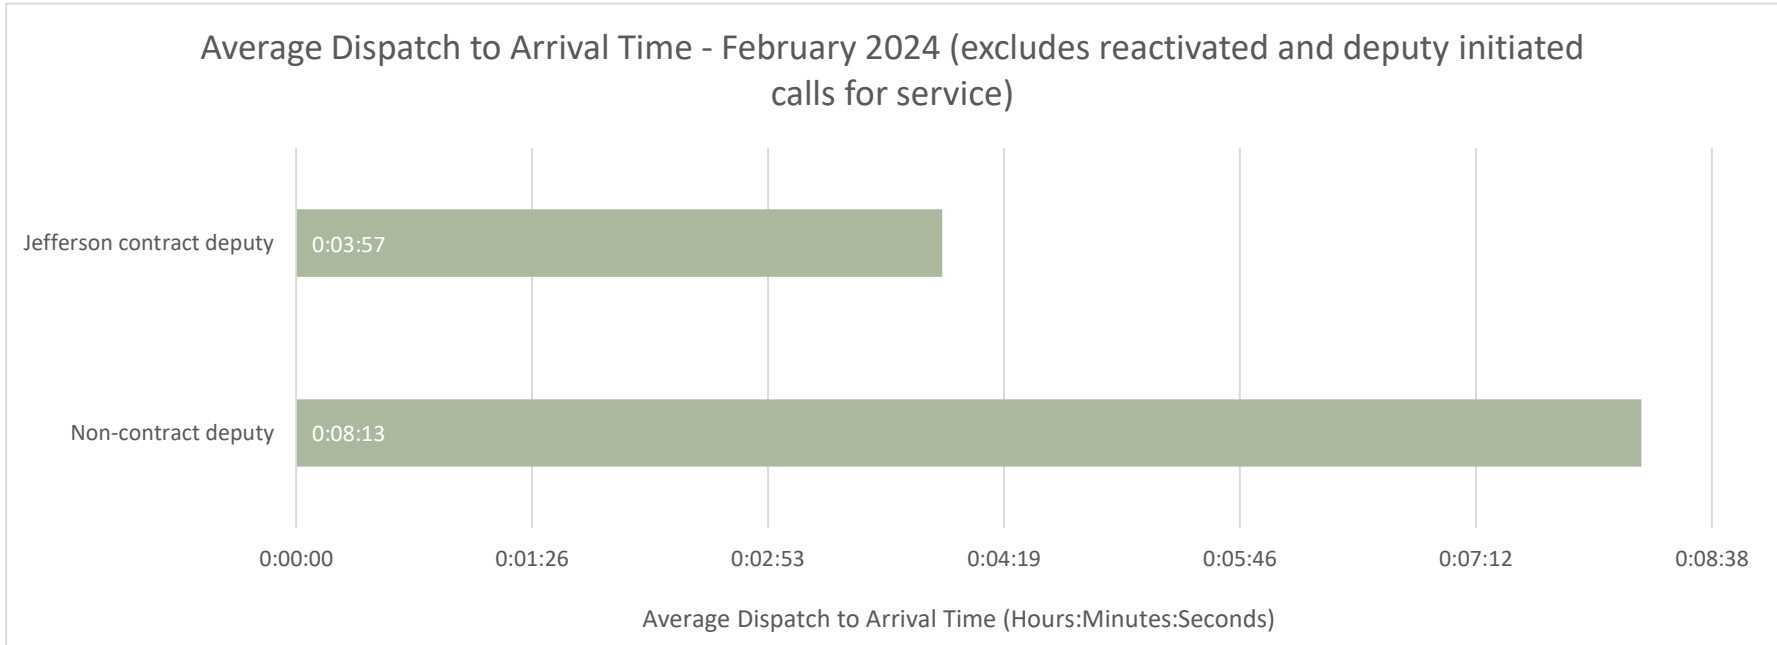

Calls for Service by Time of Day and Day of Week - February 2024

Time of Day	Sunday	Monday	Tuesday	Wednesday	Thursday	Friday	Saturday	Grand Total
12:00 AM	0	0	0	0	0	1	2	3
1:00 AM	1	0	0	0	0	0	0	1
2:00 AM	1	0	0	0	1	0	0	2
3:00 AM	1	0	0	0	0	0	0	1
4:00 AM	0	1	0	0	0	0	0	1
5:00 AM	0	1	0	0	0	0	0	1
6:00 AM	0	0	0	0	0	0	0	0
7:00 AM	0	0	0	0	1	0	1	2
8:00 AM	0	0	1	0	0	0	0	1
9:00 AM	0	0	0	2	0	0	1	3
10:00 AM	0	0	0	0	1	0	0	1
11:00 AM	1	0	2	0	0	0	0	3
12:00 PM	0	0	1	2	0	1	0	4
1:00 PM	1	0	2	0	3	0	1	7
2:00 PM	0	0	1	0	0	1	1	3
3:00 PM	1	1	0	2	2	1	0	7
4:00 PM	0	1	0	1	2	0	3	7
5:00 PM	1	0	2	2	1	2	0	8
6:00 PM	1	0	0	1	0	1	0	3
7:00 PM	0	2	0	0	2	1	0	5
8:00 PM	0	0	0	0	3	1	0	4
9:00 PM	1	0	0	0	1	1	0	3
10:00 PM	0	0	0	0	0	0	0	0
11:00 PM	0	0	0	1	0	2	0	3
Grand Total	9	6	9	11	17	12	9	73