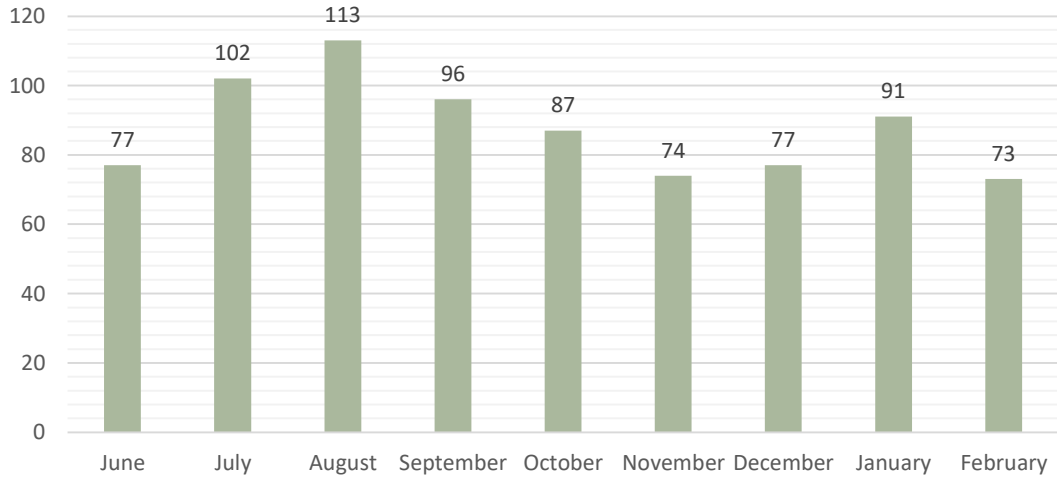

73 total calls for service

Calls for Service by Call Source - February 2024

Calls for Service by Month - February 2024

*June 2023 is the first full month for which data is available after the implementation of the new computer aided dispatch (CAD) system.

Calls for Service by Time of Day and Day of Week - February 2024

Time of Day	Sunday	Monday	Tuesday	Wednesday	Thursday	Friday	Saturday	Grand Total
12:00 AM	0	0	0	0	0	1	2	3
1:00 AM	1	0	0	0	0	0	0	1
2:00 AM	1	0	0	0	1	0	0	2
3:00 AM	1	0	0	0	0	0	0	1
4:00 AM	0	1	0	0	0	0	0	1
5:00 AM	0	1	0	0	0	0	0	1
6:00 AM	0	0	0	0	0	0	0	0
7:00 AM	0	0	0	0	1	0	1	2
8:00 AM	0	0	1	0	0	0	0	1
9:00 AM	0	0	0	2	0	0	1	3
10:00 AM	0	0	0	0	1	0	0	1
11:00 AM	1	0	2	0	0	0	0	3
12:00 PM	0	0	1	2	0	1	0	4
1:00 PM	1	0	2	0	3	0	1	7
2:00 PM	0	0	1	0	0	1	1	3
3:00 PM	1	1	0	2	2	1	0	7
4:00 PM	0	1	0	1	2	0	3	7
5:00 PM	1	0	2	2	1	2	0	8
6:00 PM	1	0	0	1	0	1	0	3
7:00 PM	0	2	0	0	2	1	0	5
8:00 PM	0	0	0	0	3	1	0	4
9:00 PM	1	0	0	0	1	1	0	3
10:00 PM	0	0	0	0	0	0	0	0
11:00 PM	0	0	0	1	0	2	0	3
Grand Total	9	6	9	11	17	12	9	73