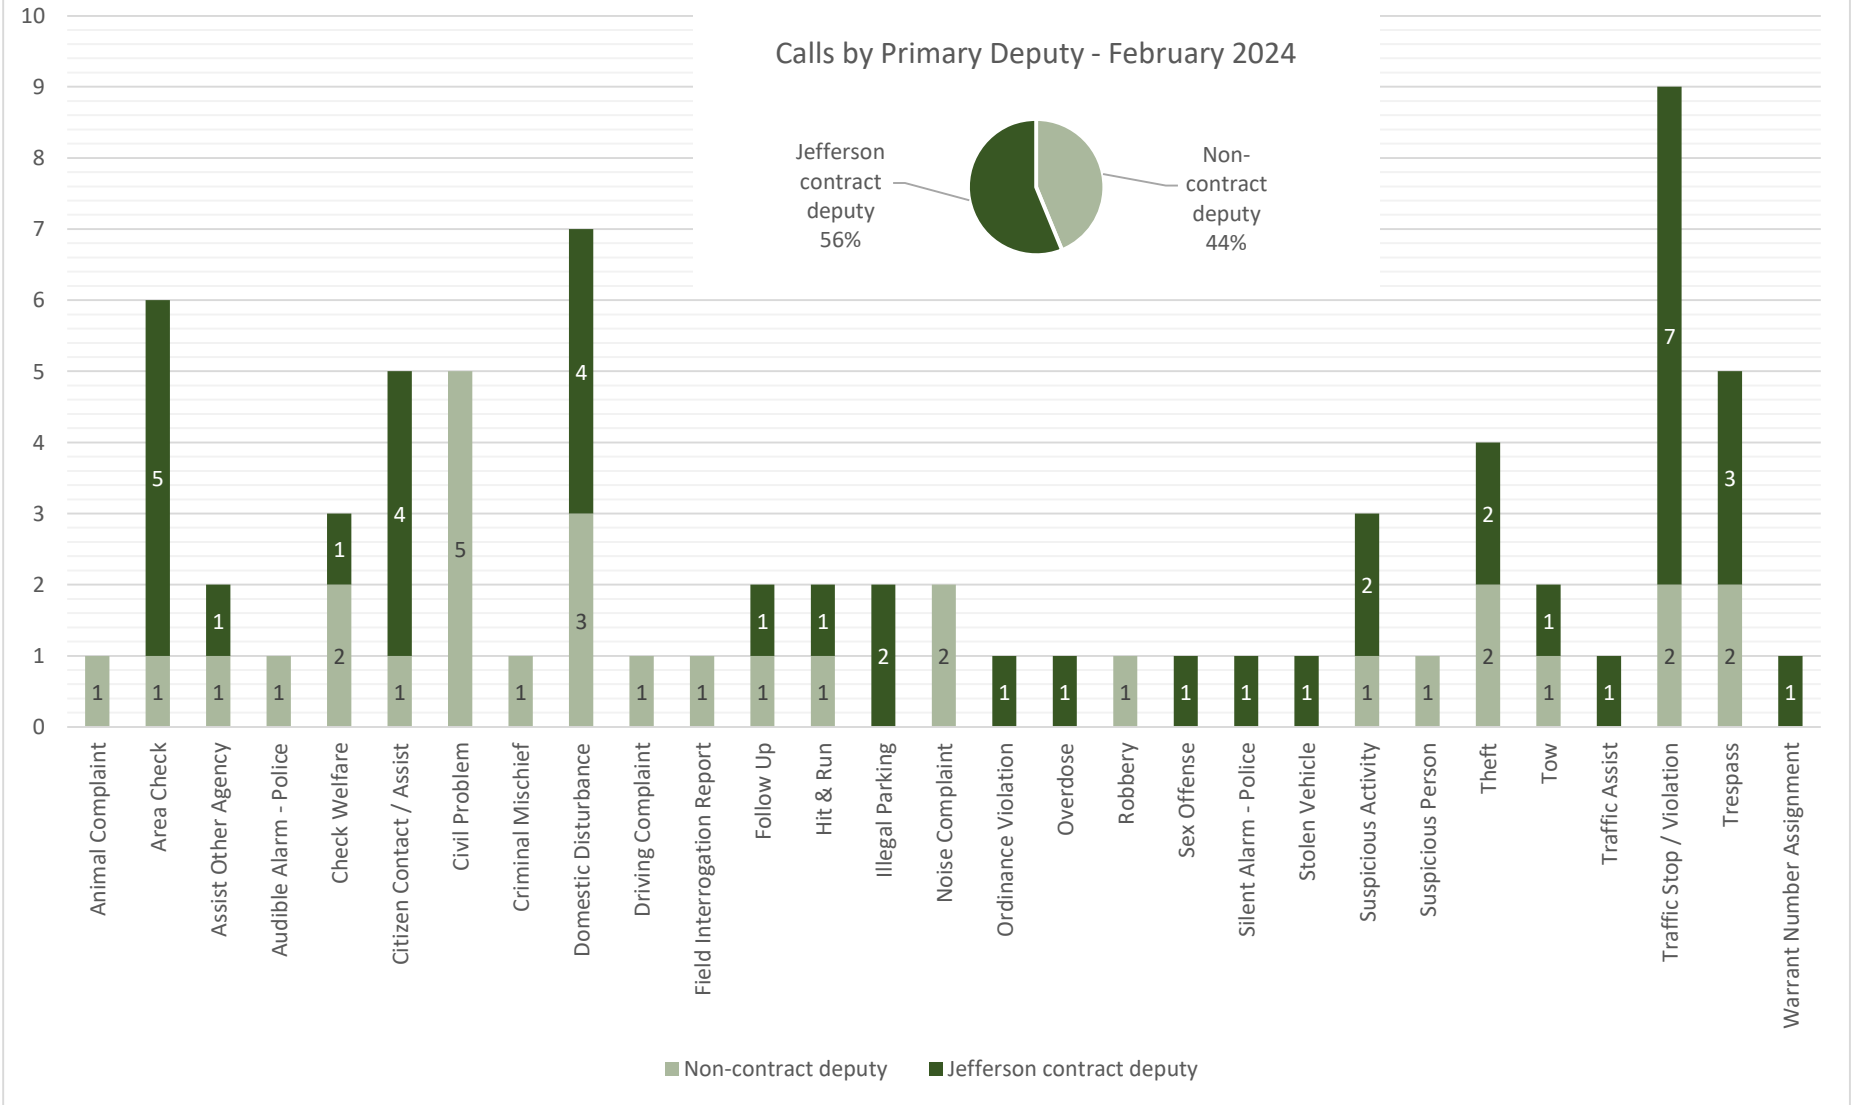

73 total calls for service

Calls for Service by Call Source - February 2024

Calls for Service by Month - February 2024

*June 2023 is the first full month for which data is available after the implementation of the new computer aided dispatch (CAD) system.

Top Calls for Service - February 2024

Call Type by Primary Deputy - February 2024

Incident Type	Sum of Feb-23	Sum of Feb-24	Raw Difference	% Change
Animal Complaint	0	1	1	-
Area Check	0	6	6	-
Assist Other Agency	1	2	1	100%
Attempt To Locate Person/ Vehicle	1	0	-1	-100%
Audible Alarm - Police	4	1	-3	-75%
Check Welfare	1	3	2	200%
Citizen Contact / Assist	6	5	-1	-17%
Civil Problem	10	5	-5	-50%
Community Event	4	0	-4	-100%
Criminal Mischief	0	1	1	-
Death Investigation	1	0	-1	-100%
Domestic Disturbance	7	7	0	0%
Driving Complaint	2	1	-1	-50%
Drug Offense	1	0	-1	-100%
E911 Hangup	1	0	-1	-100%
Eluding	1	0	-1	-100%
Field Interrogation Report	2	1	-1	-50%
Follow Up	1	2	1	100%
Harassment	1	0	-1	-100%
Hit & Run	0	2	2	-
Illegal Parking	2	2	0	0%
Miscellaneous Crime	1	0	-1	-100%
Missing Person	1	0	-1	-100%
Noise Complaint	4	2	-2	-50%
Ordinance Violation	1	1	0	0%
Overdose	0	1	1	-
P&P Check	1	0	-1	-100%
Prowler	1	0	-1	-100%
Robbery	0	1	1	-
Sex Offense	4	1	-3	-75%
Silent Alarm - Police	0	1	1	-
Stolen Vehicle	0	1	1	-
Suspicious Activity	3	3	0	0%
Suspicious Person	1	1	0	0%
Suspicious Vehicle	2	0	-2	-100%

Incident Type	Sum of Feb-23	Sum of Feb-24	Raw Difference	% Change
Test Police Response	3	0	-3	-100%
Theft	6	4	-2	-33%
Tow	0	2	2	-
Traffic Assist	0	1	1	-
Traffic Stop / Violation	43	9	-34	-79%
Trespass	0	5	5	-
Warrant Number Assignment	0	1	1	-
Grand Total	117	73	-44	-38%