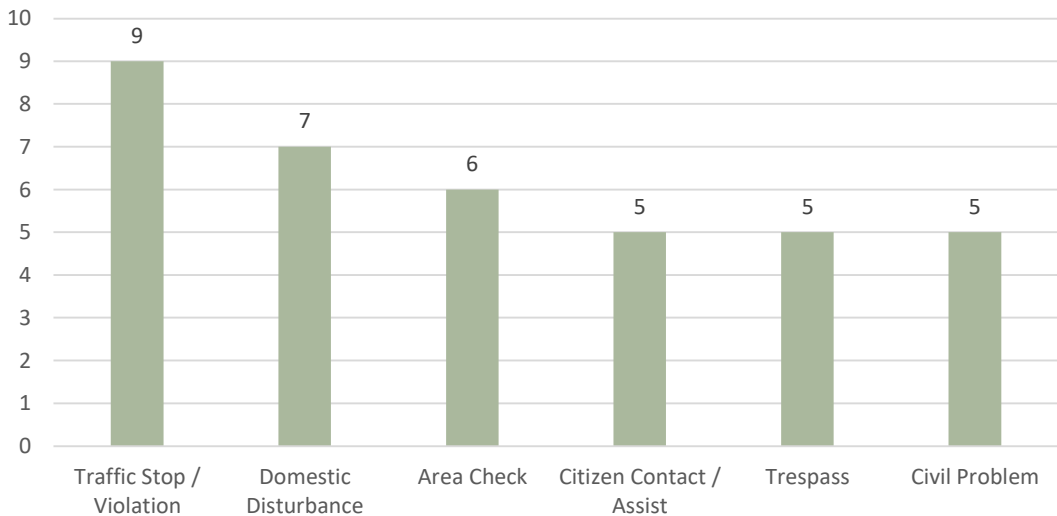

73 total calls for service

Calls for Service by Call Source - February 2024

Calls for Service by Month - February 2024

*June 2023 is the first full month for which data is available after the implementation of the new computer aided dispatch (CAD) system.

Top Calls for Service - February 2024

Call Type by Primary Deputy - February 2024

Incident Type	Sum of Feb-23	Sum of Feb-24	Raw Difference	% Change
Animal Complaint	0	1	1	-
Area Check	0	6	6	-
Assist Other Agency	1	2	1	100%
Attempt To Locate Person/ Vehicle	1	0	-1	-100%
Audible Alarm - Police	4	1	-3	-75%
Check Welfare	1	3	2	200%
Citizen Contact / Assist	6	5	-1	-17%
Civil Problem	10	5	-5	-50%
Community Event	4	0	-4	-100%
Criminal Mischief	0	1	1	-
Death Investigation	1	0	-1	-100%
Domestic Disturbance	7	7	0	0%
Driving Complaint	2	1	-1	-50%
Drug Offense	1	0	-1	-100%
E911 Hangup	1	0	-1	-100%
Eluding	1	0	-1	-100%
Field Interrogation Report	2	1	-1	-50%
Follow Up	1	2	1	100%
Harassment	1	0	-1	-100%
Hit & Run	0	2	2	-
Illegal Parking	2	2	0	0%
Miscellaneous Crime	1	0	-1	-100%
Missing Person	1	0	-1	-100%
Noise Complaint	4	2	-2	-50%
Ordinance Violation	1	1	0	0%
Overdose	0	1	1	-
P&P Check	1	0	-1	-100%
Prowler	1	0	-1	-100%
Robbery	0	1	1	-
Sex Offense	4	1	-3	-75%
Silent Alarm - Police	0	1	1	-
Stolen Vehicle	0	1	1	-
Suspicious Activity	3	3	0	0%
Suspicious Person	1	1	0	0%
Suspicious Vehicle	2	0	-2	-100%

Incident Type	Sum of Feb-23	Sum of Feb-24	Raw Difference	% Change
Test Police Response	3	0	-3	-100%
Theft	6	4	-2	-33%
Tow	0	2	2	-
Traffic Assist	0	1	1	-
Traffic Stop / Violation	43	9	-34	-79%
Trespass	0	5	5	-
Warrant Number Assignment	0	1	1	-
Grand Total	117	73	-44	-38%