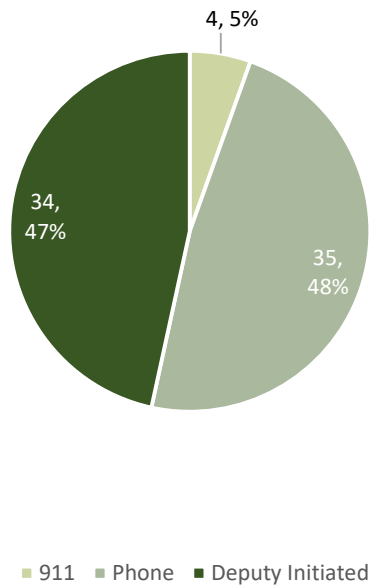

73 total calls for service

Calls for Service by Call Source - February 2024

Calls for Service by Month - February 2024

*June 2023 is the first full month for which data is available after the implementation of the new computer aided dispatch (CAD) system.

Top Calls for Service - February 2024

Call Type by Primary Deputy - February 2024

Incident Type	Sum of Feb-23	Sum of Feb-24	Raw Difference	% Change
Animal Complaint	0	1	1	-
Area Check	0	6	6	-
Assist Other Agency	1	2	1	100%
Attempt To Locate Person/ Vehicle	1	0	-1	-100%
Audible Alarm - Police	4	1	-3	-75%
Check Welfare	1	3	2	200%
Citizen Contact / Assist	6	5	-1	-17%
Civil Problem	10	5	-5	-50%
Community Event	4	0	-4	-100%
Criminal Mischief	0	1	1	-
Death Investigation	1	0	-1	-100%
Domestic Disturbance	7	7	0	0%
Driving Complaint	2	1	-1	-50%
Drug Offense	1	0	-1	-100%
E911 Hangup	1	0	-1	-100%
Eluding	1	0	-1	-100%
Field Interrogation Report	2	1	-1	-50%
Follow Up	1	2	1	100%
Harassment	1	0	-1	-100%
Hit & Run	0	2	2	-
Illegal Parking	2	2	0	0%
Miscellaneous Crime	1	0	-1	-100%
Missing Person	1	0	-1	-100%
Noise Complaint	4	2	-2	-50%
Ordinance Violation	1	1	0	0%
Overdose	0	1	1	-
P&P Check	1	0	-1	-100%
Prowler	1	0	-1	-100%
Robbery	0	1	1	-
Sex Offense	4	1	-3	-75%
Silent Alarm - Police	0	1	1	-
Stolen Vehicle	0	1	1	-
Suspicious Activity	3	3	0	0%
Suspicious Person	1	1	0	0%
Suspicious Vehicle	2	0	-2	-100%