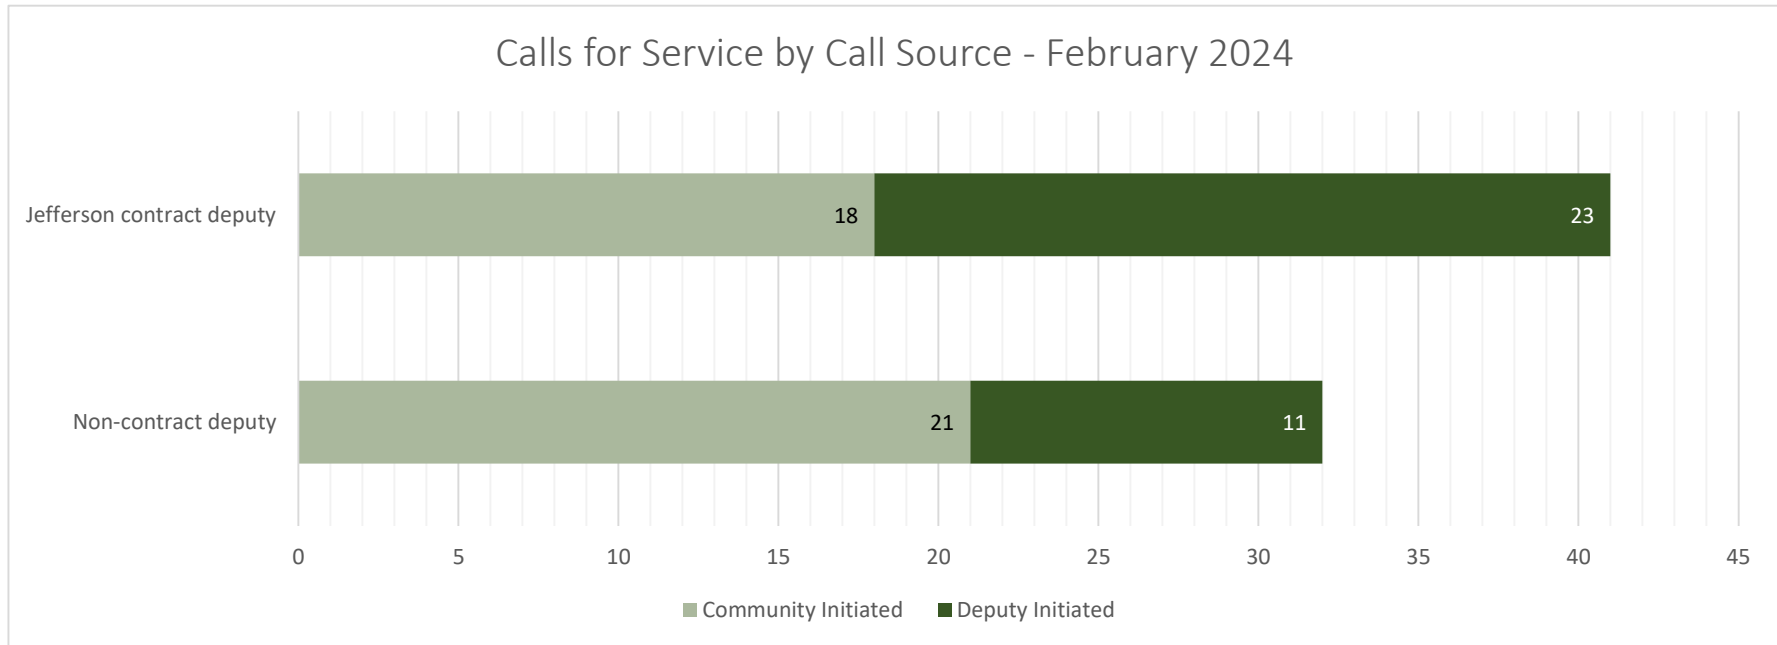

Calls for Service by Time of Day and Day of Week - February 2024

Time of Day	Sunday	Monday	Tuesday	Wednesday	Thursday	Friday	Saturday	Grand Total
12:00 AM	0	0	0	0	0	1	2	3
1:00 AM	1	0	0	0	0	0	0	1
2:00 AM	1	0	0	0	1	0	0	2
3:00 AM	1	0	0	0	0	0	0	1
4:00 AM	0	1	0	0	0	0	0	1
5:00 AM	0	1	0	0	0	0	0	1
6:00 AM	0	0	0	0	0	0	0	0
7:00 AM	0	0	0	0	1	0	1	2
8:00 AM	0	0	1	0	0	0	0	1
9:00 AM	0	0	0	2	0	0	1	3
10:00 AM	0	0	0	0	1	0	0	1
11:00 AM	1	0	2	0	0	0	0	3
12:00 PM	0	0	1	2	0	1	0	4
1:00 PM	1	0	2	0	3	0	1	7
2:00 PM	0	0	1	0	0	1	1	3
3:00 PM	1	1	0	2	2	1	0	7
4:00 PM	0	1	0	1	2	0	3	7
5:00 PM	1	0	2	2	1	2	0	8
6:00 PM	1	0	0	1	0	1	0	3
7:00 PM	0	2	0	0	2	1	0	5
8:00 PM	0	0	0	0	3	1	0	4
9:00 PM	1	0	0	0	1	1	0	3
10:00 PM	0	0	0	0	0	0	0	0
11:00 PM	0	0	0	1	0	2	0	3
Grand Total	9	6	9	11	17	12	9	73