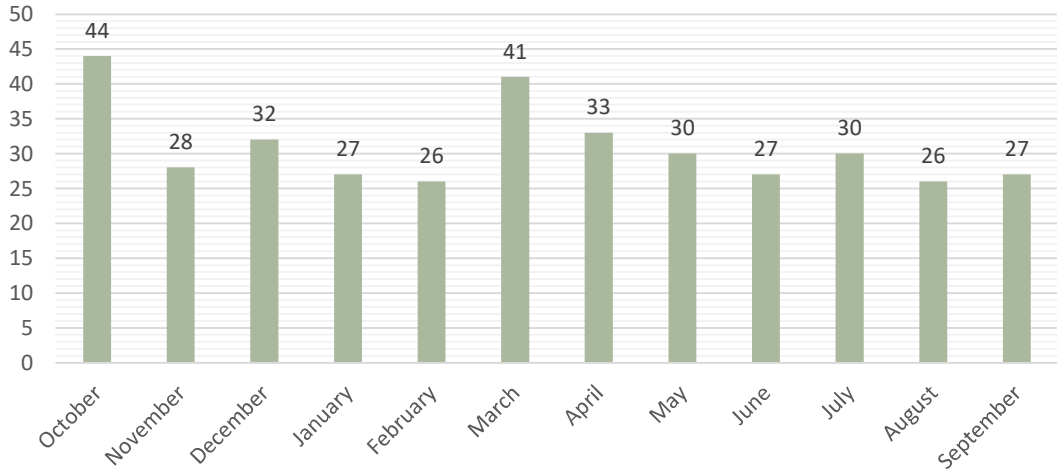

27 total calls for service

Calls for Service by Call Source - September 2024

Calls for Service by Month - September 2024

Top Calls for Service - September 2024

Call Type by Primary Deputy - September 2024

Incident Type	September 2023	September 2024	Raw Difference	% Change
Animal Complaint	0	1	1	-
Area Check	0	1	1	-
Assist Other Agency	0	1	1	-
Audible Alarm - Police	2	0	-2	-100%
Burglary	0	1	1	-
Check Welfare	0	1	1	-
Citizen Contact / Assist	2	2	0	0%
Civil Problem	1	2	1	100%
Crash	0	1	1	-
Domestic Disturbance	2	0	-2	-100%
E911 Hangup	3	0	-3	-100%
Found Property	1	0	-1	-100%
Intoxicated Person	0	1	1	-
Open Door / Window	0	1	1	-
Silent Alarm - Police	1	0	-1	-100%
Suspicious Activity	2	3	1	50%
Suspicious Person	1	3	2	200%
Suspicious Vehicle	0	1	1	-
Theft	1	2	1	100%
Traffic Stop / Violation	14	6	-8	-57%
Grand Total	30	27	-3	-10%

Calls for Service by Time of Day and Day of Week - September 2024

Time of Day	Sunday	Monday	Tuesday	Wednesday	Thursday	Friday	Saturday	Grand Total
12:00 AM	0	2	0	0	0	0	0	2
1:00 AM	0	0	0	0	0	0	0	0
2:00 AM	0	0	0	0	0	0	0	0
3:00 AM	0	0	1	0	0	0	1	2
4:00 AM	0	0	0	0	0	0	0	0
5:00 AM	1	0	0	0	0	0	0	1
6:00 AM	0	0	0	0	0	0	0	0
7:00 AM	0	0	1	0	0	0	0	1
8:00 AM	0	0	0	0	0	0	0	0
9:00 AM	0	1	0	0	1	0	0	2
10:00 AM	0	1	0	0	0	1	0	2
11:00 AM	0	1	1	0	0	0	0	2
12:00 PM	0	1	0	1	0	0	0	2
1:00 PM	0	0	0	0	0	0	0	0
2:00 PM	0	0	0	0	0	1	0	1
3:00 PM	0	0	0	0	0	0	0	0
4:00 PM	0	2	1	0	1	1	0	5
5:00 PM	0	0	0	0	1	1	0	2
6:00 PM	1	0	0	0	0	2	0	3
7:00 PM	0	0	0	0	0	0	0	0
8:00 PM	0	1	0	0	0	0	0	1
9:00 PM	0	0	0	0	0	1	0	1
10:00 PM	0	0	0	0	0	0	0	0
11:00 PM	0	0	0	0	0	0	0	0
Grand Total	2	9	4	1	3	7	1	27