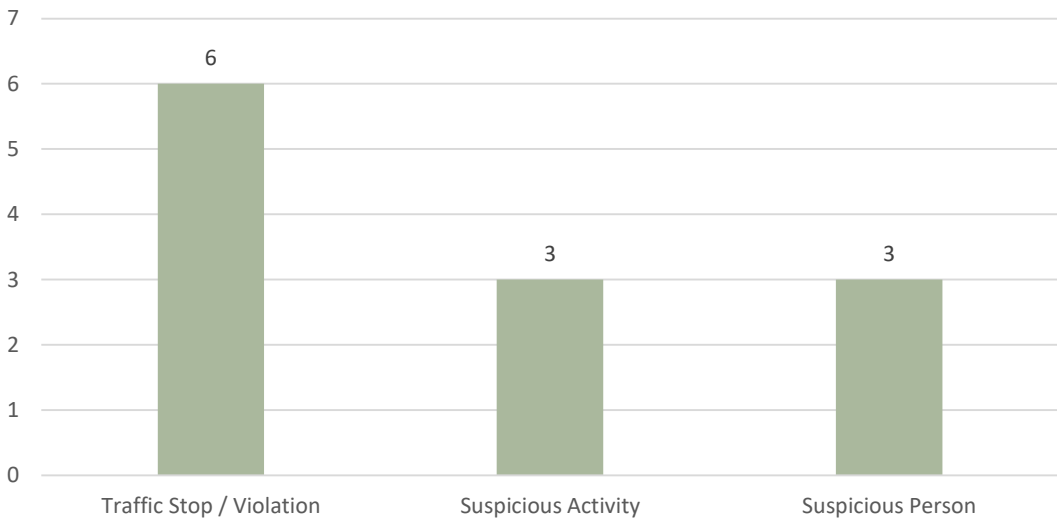

27 total calls for service

Calls for Service by Call Source - September 2024

Calls for Service by Month - September 2024

Top Calls for Service - September 2024

Call Type by Primary Deputy - September 2024

Incident Type	September 2023	September 2024	Raw Difference	% Change
Animal Complaint	0	1	1	-
Area Check	0	1	1	-
Assist Other Agency	0	1	1	-
Audible Alarm - Police	2	0	-2	-100%
Burglary	0	1	1	-
Check Welfare	0	1	1	-
Citizen Contact / Assist	2	2	0	0%
Civil Problem	1	2	1	100%
Crash	0	1	1	-
Domestic Disturbance	2	0	-2	-100%
E911 Hangup	3	0	-3	-100%
Found Property	1	0	-1	-100%
Intoxicated Person	0	1	1	-
Open Door / Window	0	1	1	-
Silent Alarm - Police	1	0	-1	-100%
Suspicious Activity	2	3	1	50%
Suspicious Person	1	3	2	200%
Suspicious Vehicle	0	1	1	-
Theft	1	2	1	100%
Traffic Stop / Violation	14	6	-8	-57%
Grand Total	30	27	-3	-10%

Calls for Service by Time of Day and Day of Week - September 2024

Time of Day	Sunday	Monday	Tuesday	Wednesday	Thursday	Friday	Saturday	Grand Total
12:00 AM	0	2	0	0	0	0	0	2
1:00 AM	0	0	0	0	0	0	0	0
2:00 AM	0	0	0	0	0	0	0	0
3:00 AM	0	0	1	0	0	0	1	2
4:00 AM	0	0	0	0	0	0	0	0
5:00 AM	1	0	0	0	0	0	0	1
6:00 AM	0	0	0	0	0	0	0	0
7:00 AM	0	0	1	0	0	0	0	1
8:00 AM	0	0	0	0	0	0	0	0
9:00 AM	0	1	0	0	1	0	0	2
10:00 AM	0	1	0	0	0	1	0	2
11:00 AM	0	1	1	0	0	0	0	2
12:00 PM	0	1	0	1	0	0	0	2
1:00 PM	0	0	0	0	0	0	0	0
2:00 PM	0	0	0	0	0	1	0	1
3:00 PM	0	0	0	0	0	0	0	0
4:00 PM	0	2	1	0	1	1	0	5
5:00 PM	0	0	0	0	1	1	0	2
6:00 PM	1	0	0	0	0	2	0	3
7:00 PM	0	0	0	0	0	0	0	0
8:00 PM	0	1	0	0	0	0	0	1
9:00 PM	0	0	0	0	0	1	0	1
10:00 PM	0	0	0	0	0	0	0	0
11:00 PM	0	0	0	0	0	0	0	0
Grand Total	2	9	4	1	3	7	1	27