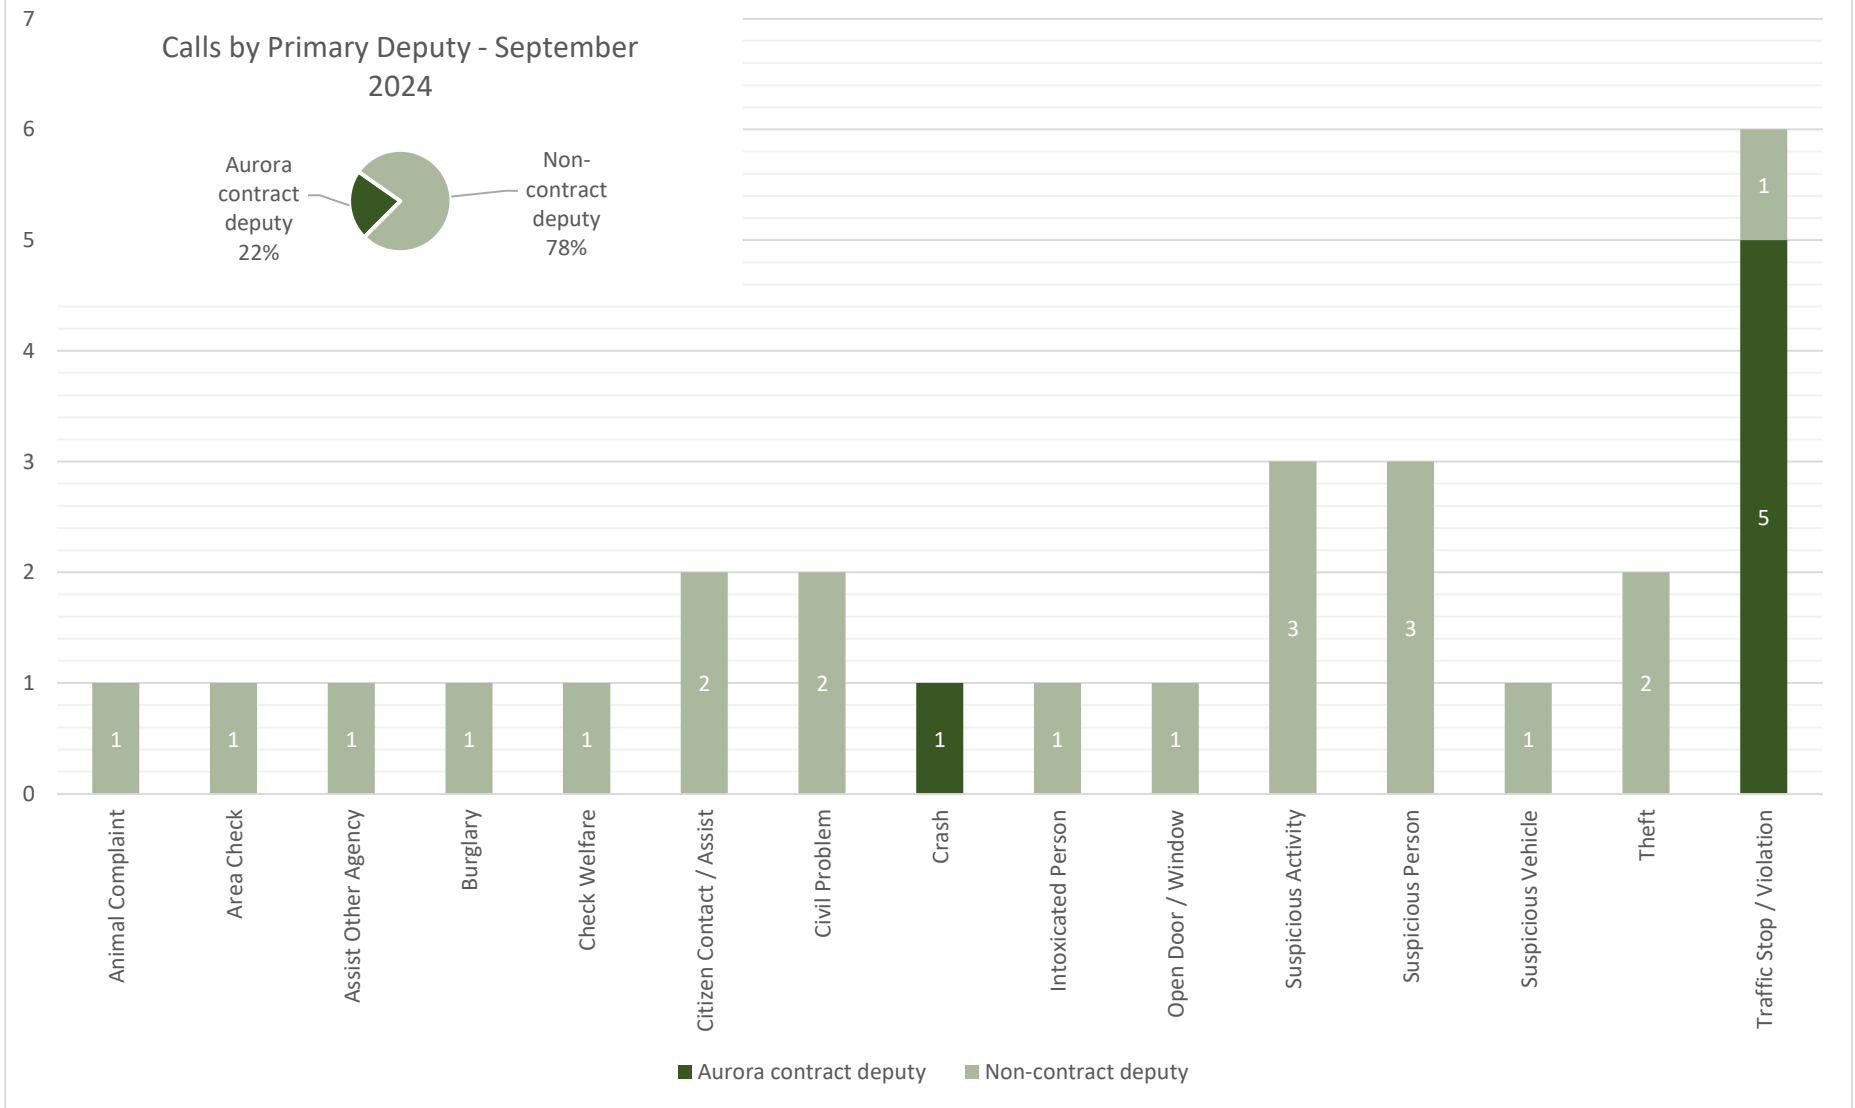

27 total calls for service

Calls for Service by Call Source - September 2024

Calls for Service by Month - September 2024

Top Calls for Service - September 2024

Call Type by Primary Deputy - September 2024

Incident Type	September 2023	September 2024	Raw Difference	% Change
Animal Complaint	0	1	1	-
Area Check	0	1	1	-
Assist Other Agency	0	1	1	-
Audible Alarm - Police	2	0	-2	-100%
Burglary	0	1	1	-
Check Welfare	0	1	1	-
Citizen Contact / Assist	2	2	0	0%
Civil Problem	1	2	1	100%
Crash	0	1	1	-
Domestic Disturbance	2	0	-2	-100%
E911 Hangup	3	0	-3	-100%
Found Property	1	0	-1	-100%
Intoxicated Person	0	1	1	-
Open Door / Window	0	1	1	-
Silent Alarm - Police	1	0	-1	-100%
Suspicious Activity	2	3	1	50%
Suspicious Person	1	3	2	200%
Suspicious Vehicle	0	1	1	-
Theft	1	2	1	100%
Traffic Stop / Violation	14	6	-8	-57%
Grand Total	30	27	-3	-10%