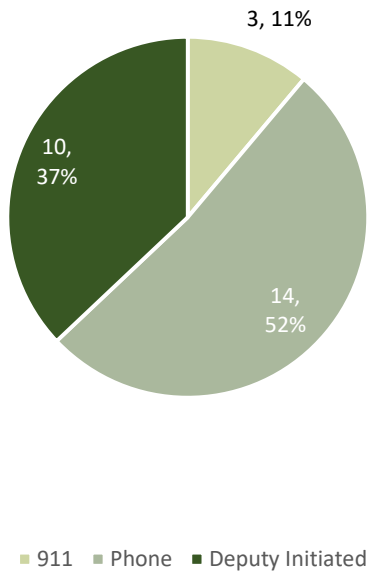

27 total calls for service

Calls for Service by Call Source - September 2024

Calls for Service by Month - September 2024

Top Calls for Service - September 2024

Call Type by Primary Deputy - September 2024

Incident Type	September 2023	September 2024	Raw Difference	% Change
Animal Complaint	0	1	1	-
Area Check	0	1	1	-
Assist Other Agency	0	1	1	-
Audible Alarm - Police	2	0	-2	-100%
Burglary	0	1	1	-
Check Welfare	0	1	1	-
Citizen Contact / Assist	2	2	0	0%
Civil Problem	1	2	1	100%
Crash	0	1	1	-
Domestic Disturbance	2	0	-2	-100%
E911 Hangup	3	0	-3	-100%
Found Property	1	0	-1	-100%
Intoxicated Person	0	1	1	-
Open Door / Window	0	1	1	-
Silent Alarm - Police	1	0	-1	-100%
Suspicious Activity	2	3	1	50%
Suspicious Person	1	3	2	200%
Suspicious Vehicle	0	1	1	-
Theft	1	2	1	100%
Traffic Stop / Violation	14	6	-8	-57%
Grand Total	30	27	-3	-10%