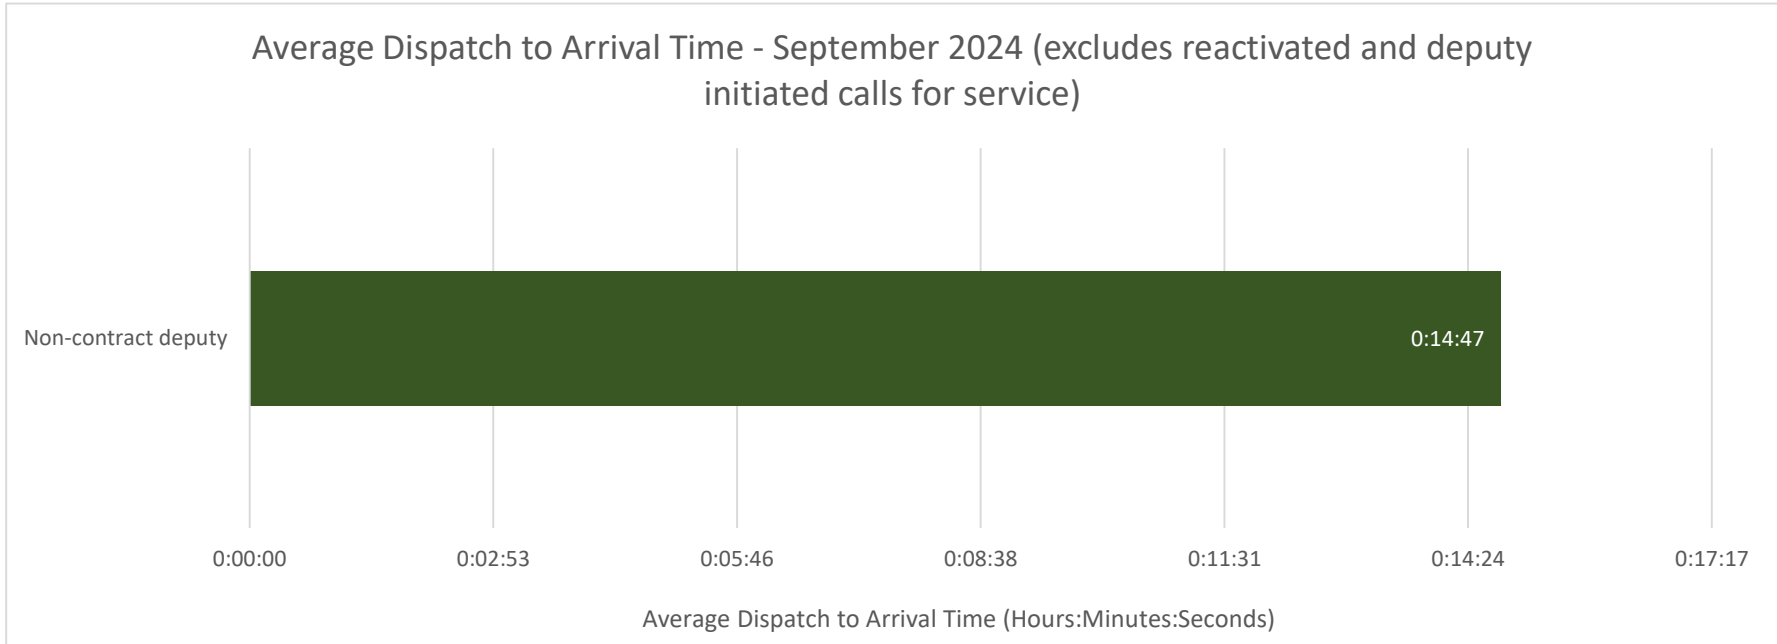

Calls for Service by Time of Day and Day of Week - September 2024

Time of Day	Sunday	Monday	Tuesday	Wednesday	Thursday	Friday	Saturday	Grand Total
12:00 AM	0	2	0	0	0	0	0	2
1:00 AM	0	0	0	0	0	0	0	0
2:00 AM	0	0	0	0	0	0	0	0
3:00 AM	0	0	1	0	0	0	1	2
4:00 AM	0	0	0	0	0	0	0	0
5:00 AM	1	0	0	0	0	0	0	1
6:00 AM	0	0	0	0	0	0	0	0
7:00 AM	0	0	1	0	0	0	0	1
8:00 AM	0	0	0	0	0	0	0	0
9:00 AM	0	1	0	0	1	0	0	2
10:00 AM	0	1	0	0	0	1	0	2
11:00 AM	0	1	1	0	0	0	0	2
12:00 PM	0	1	0	1	0	0	0	2
1:00 PM	0	0	0	0	0	0	0	0
2:00 PM	0	0	0	0	0	1	0	1
3:00 PM	0	0	0	0	0	0	0	0
4:00 PM	0	2	1	0	1	1	0	5
5:00 PM	0	0	0	0	1	1	0	2
6:00 PM	1	0	0	0	0	2	0	3
7:00 PM	0	0	0	0	0	0	0	0
8:00 PM	0	1	0	0	0	0	0	1
9:00 PM	0	0	0	0	0	1	0	1
10:00 PM	0	0	0	0	0	0	0	0
11:00 PM	0	0	0	0	0	0	0	0
Grand Total	2	9	4	1	3	7	1	27