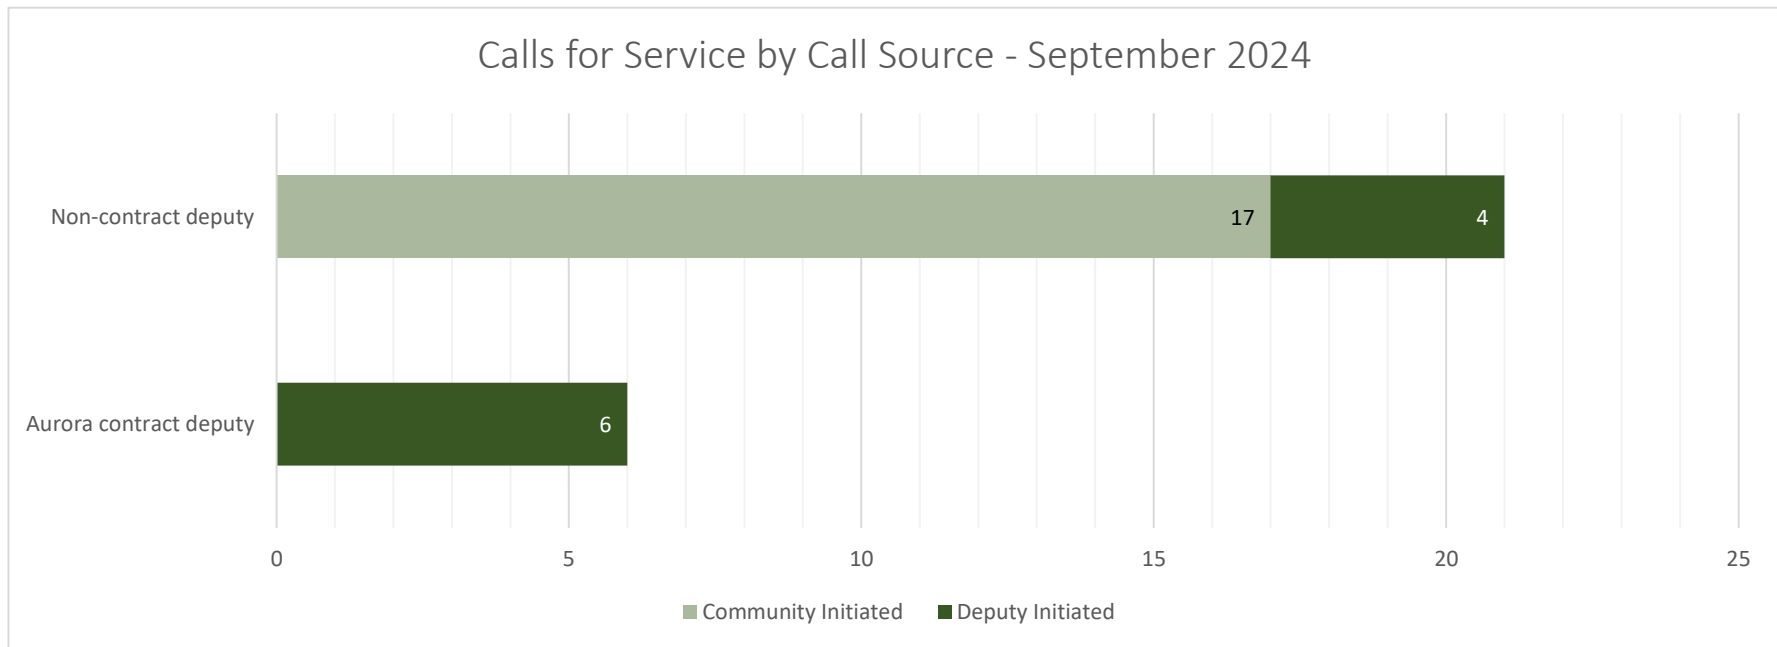

Calls for Service by Time of Day and Day of Week - September 2024

Time of Day	Sunday	Monday	Tuesday	Wednesday	Thursday	Friday	Saturday	Grand Total
12:00 AM	0	2	0	0	0	0	0	2
1:00 AM	0	0	0	0	0	0	0	0
2:00 AM	0	0	0	0	0	0	0	0
3:00 AM	0	0	1	0	0	0	1	2
4:00 AM	0	0	0	0	0	0	0	0
5:00 AM	1	0	0	0	0	0	0	1
6:00 AM	0	0	0	0	0	0	0	0
7:00 AM	0	0	1	0	0	0	0	1
8:00 AM	0	0	0	0	0	0	0	0
9:00 AM	0	1	0	0	1	0	0	2
10:00 AM	0	1	0	0	0	1	0	2
11:00 AM	0	1	1	0	0	0	0	2
12:00 PM	0	1	0	1	0	0	0	2
1:00 PM	0	0	0	0	0	0	0	0
2:00 PM	0	0	0	0	0	1	0	1
3:00 PM	0	0	0	0	0	0	0	0
4:00 PM	0	2	1	0	1	1	0	5
5:00 PM	0	0	0	0	1	1	0	2
6:00 PM	1	0	0	0	0	2	0	3
7:00 PM	0	0	0	0	0	0	0	0
8:00 PM	0	1	0	0	0	0	0	1
9:00 PM	0	0	0	0	0	1	0	1
10:00 PM	0	0	0	0	0	0	0	0
11:00 PM	0	0	0	0	0	0	0	0
Grand Total	2	9	4	1	3	7	1	27