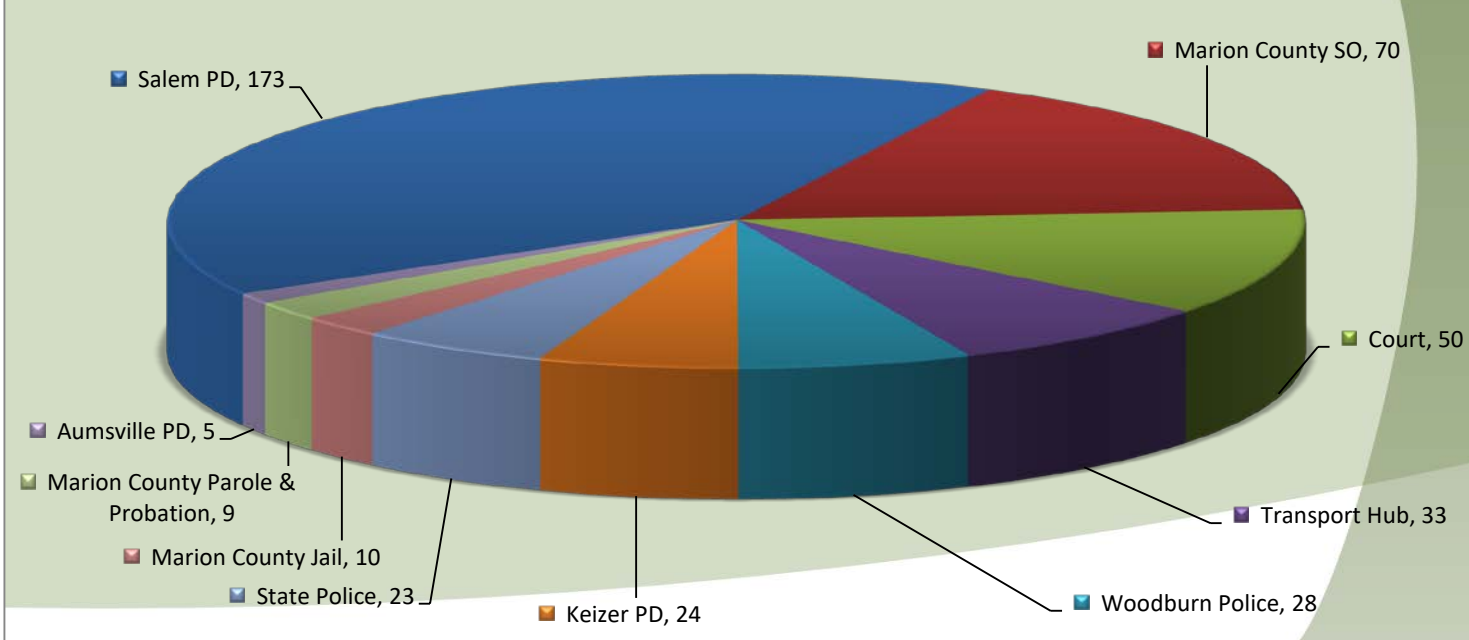

## Top 10 Arresting Agencies January 2021 Marion County Jail

All Others		
Agency	#	%
Other Agency	3	0.69%
Silverton PD	3	0.69%
Stayton PD	2	0.46%
Hubbard PD	1	0.23%
#N/A	1	0.23%
Linn County SO	1	0.23%