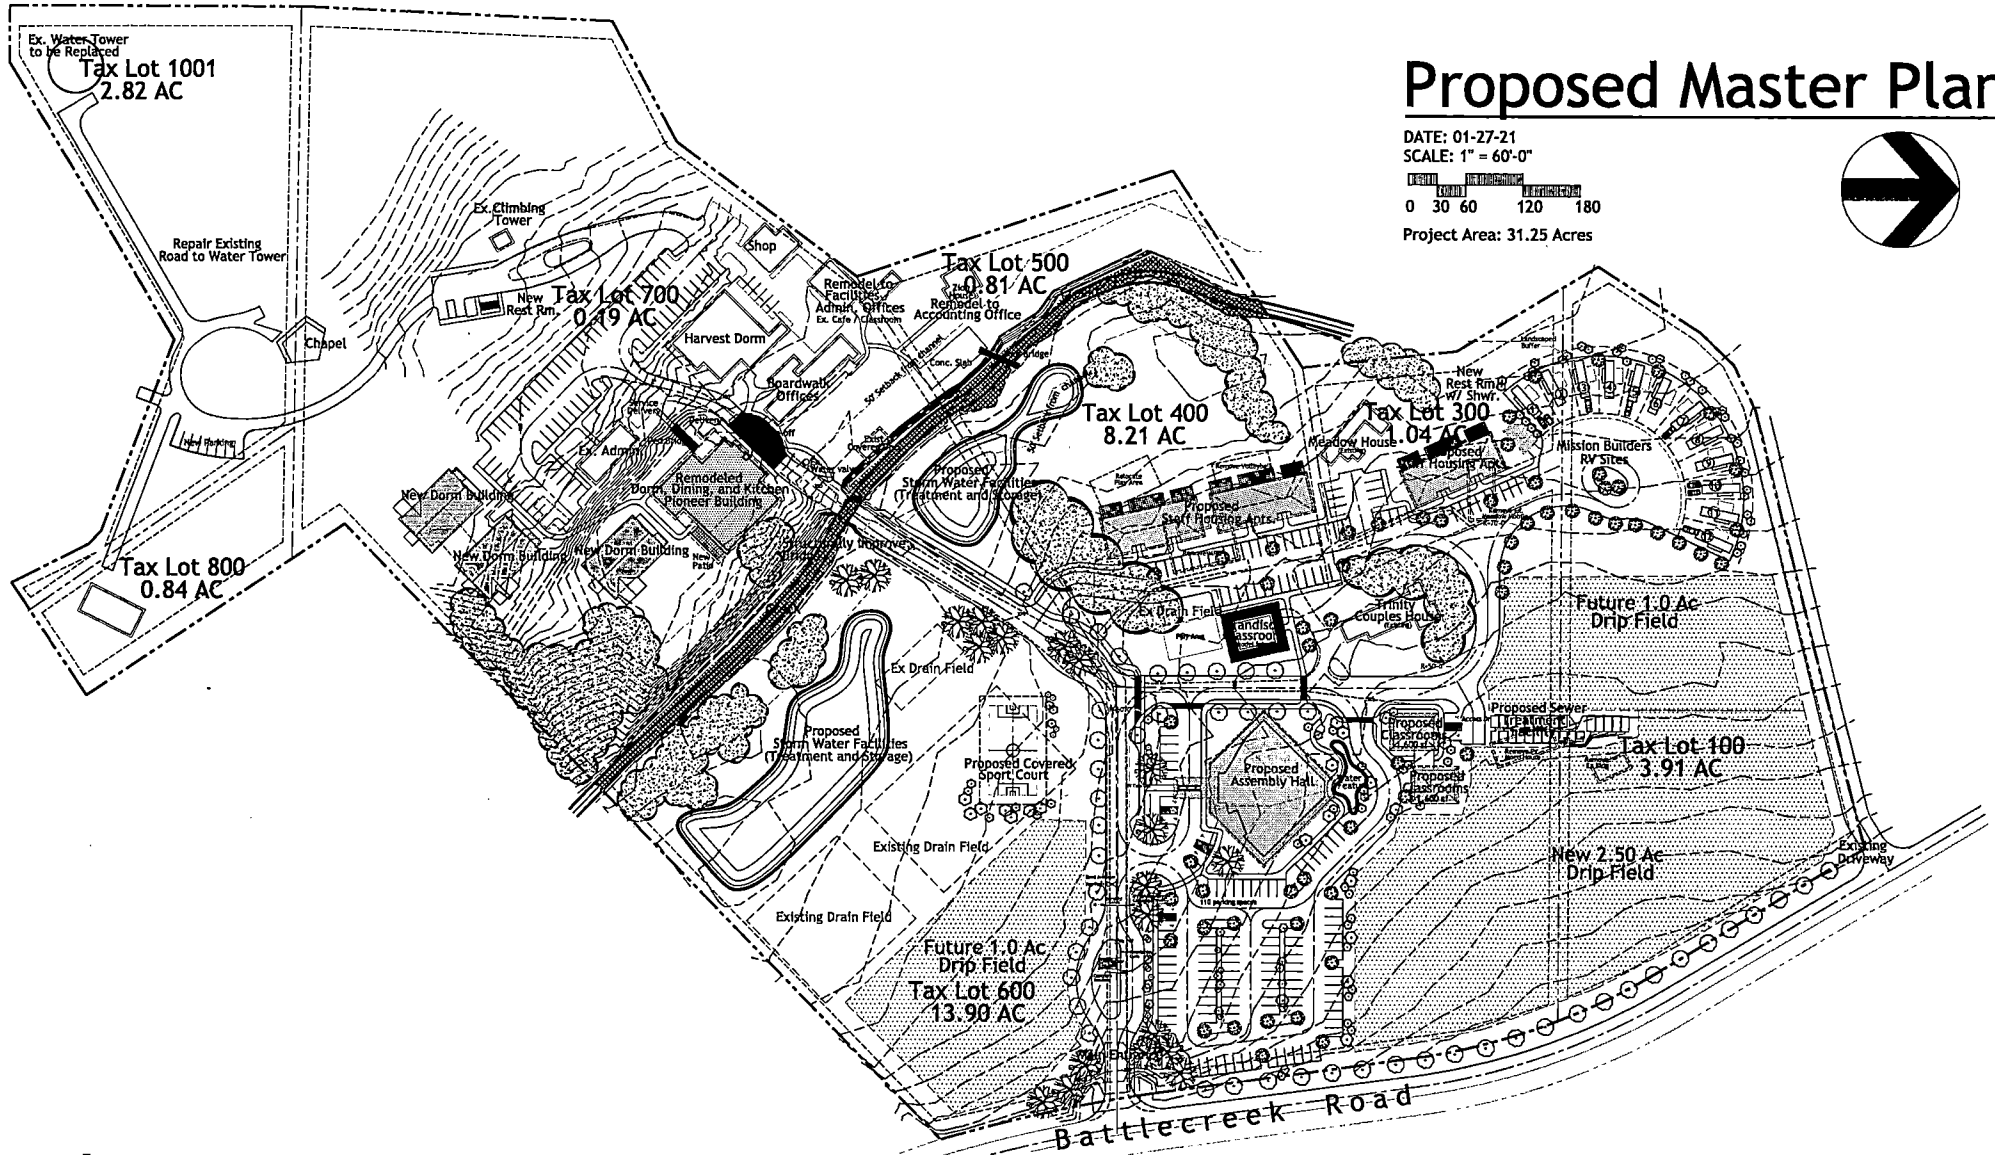

Proposed Master Plan

DATE: 01-27-21

SCALE: 1" = 60'-0"

Project Area: 31.25 Acres

lenity
architecture, inc.

Youth with a Mission

Salem, Oregon