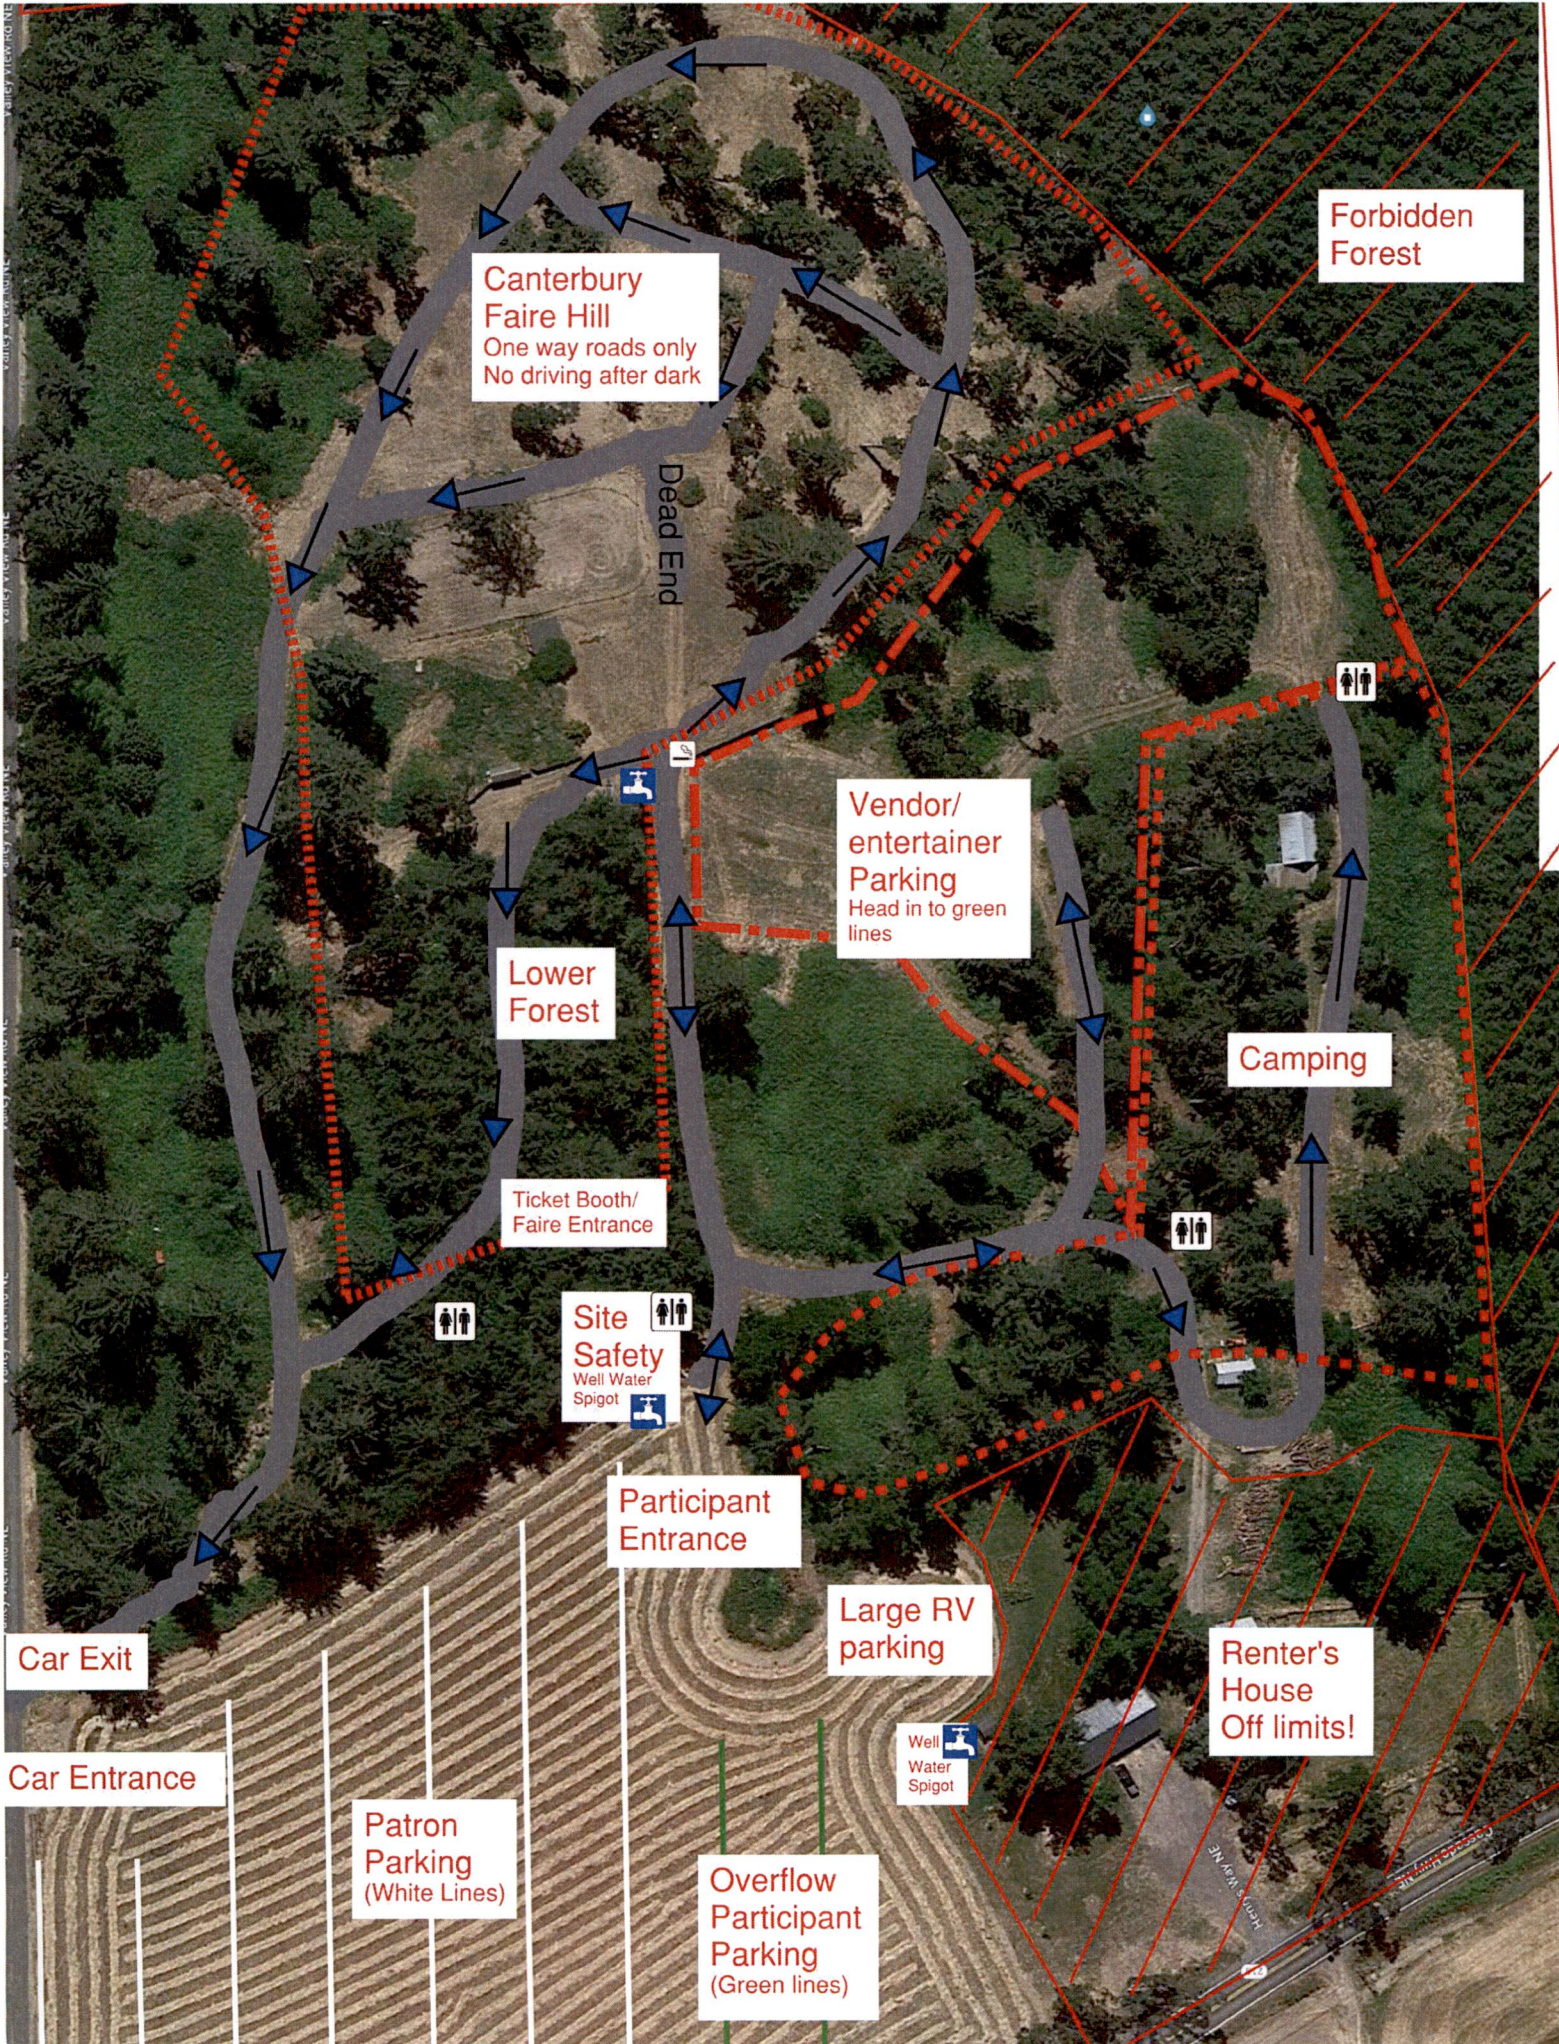

Smoking at Shuttle Stop

Forbidden Forest

Canterbury Faire Hill
One way roads only
No driving after dark

Dead End

Vendor/
entertainer
Parking
Head in to green lines

Lower Forest

Camping

Ticket Booth/
Faire Entrance

Site Safety
Well Water
Spigot

Participant Entrance

Large RV parking

Renter's House
Off limits!

Car Exit

Car Entrance

Patron Parking
(White Lines)

Overflow Participant Parking
(Green lines)

JOWLS

STAGE

QUEEN

ENTRANCE

PARTICIPANT
PARKING &
CAMPING

SHUTTLE +
UBER
PICK UP + DROP
OFF

OUT

IN

SITE
WAREHOUSE

WEESED
UTILITY
TRAILER
PARKING

HOUSE

PARKING
FIELD
APPROX
5 AC

NOT
USED

ELC