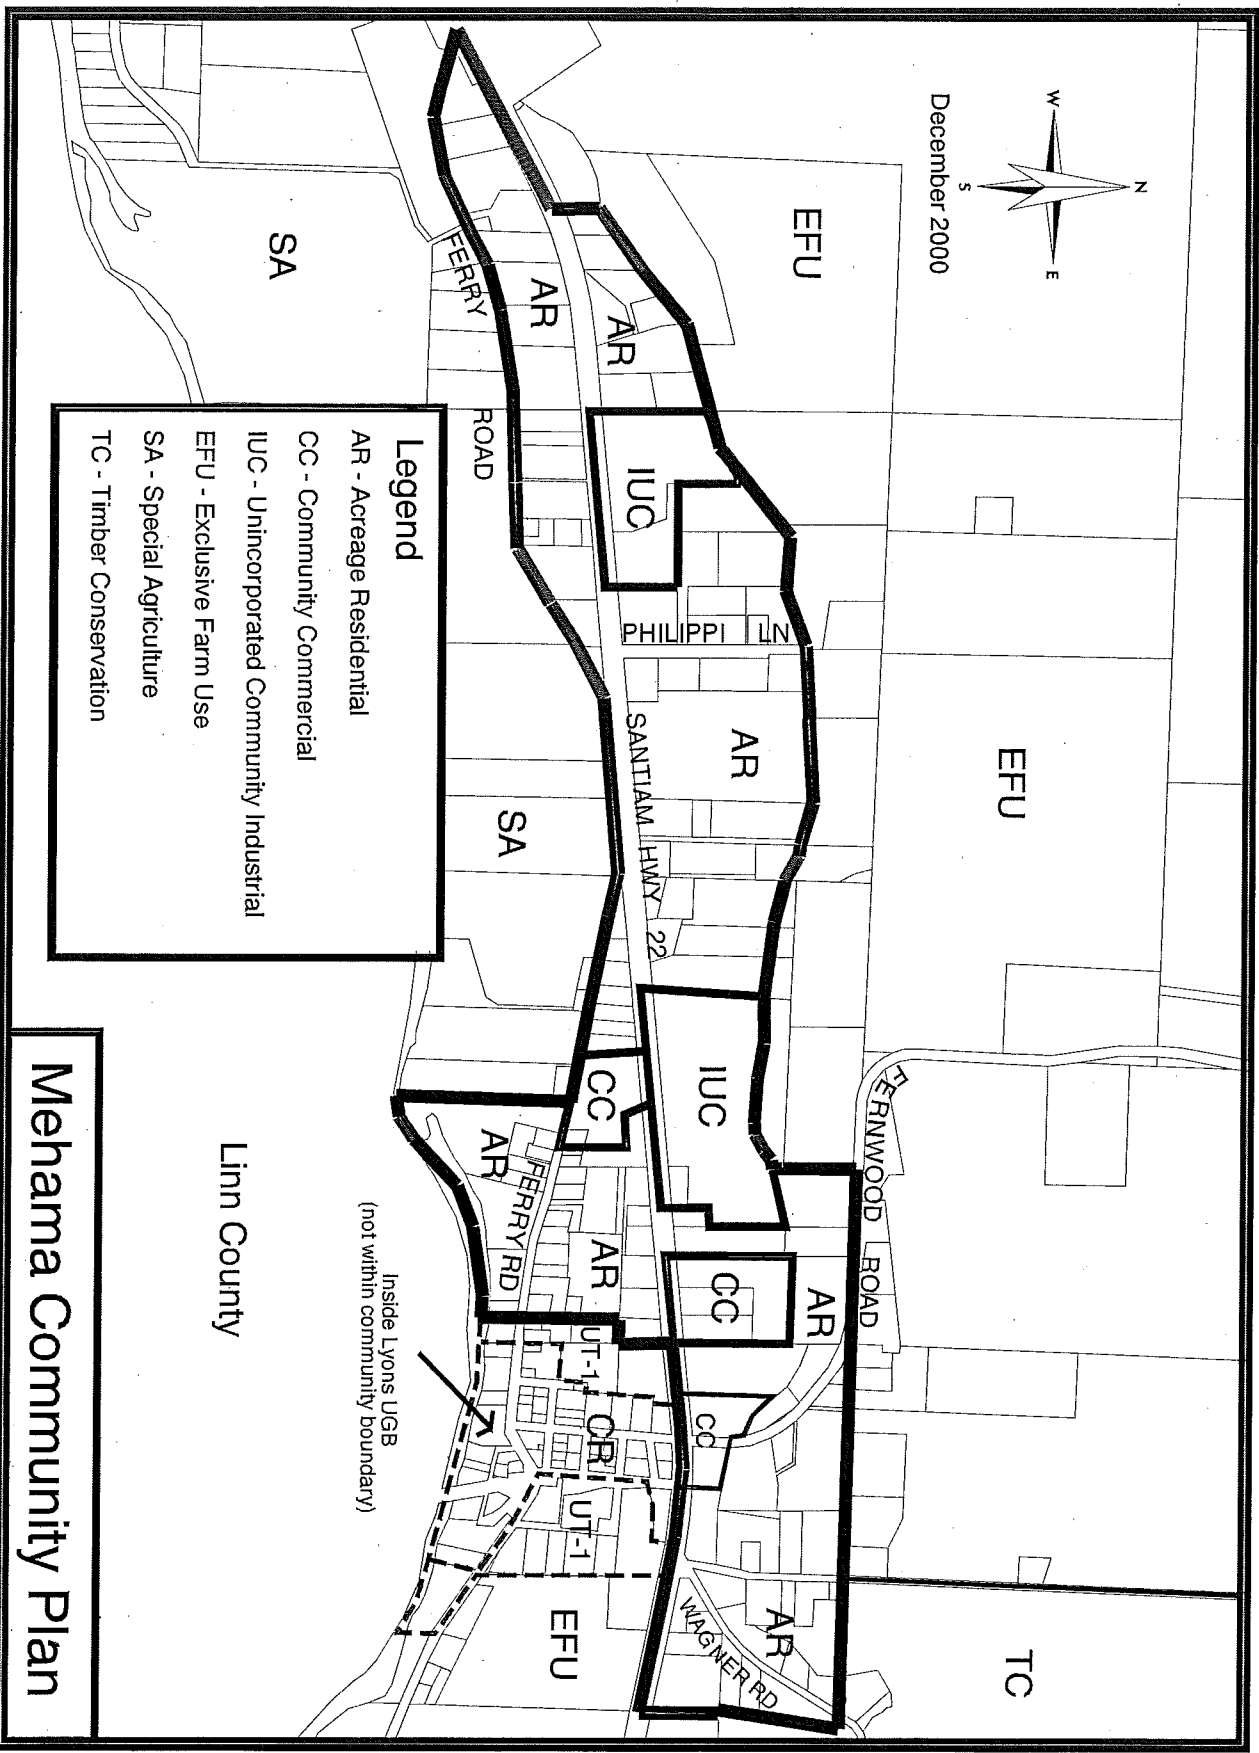

December 2000

Mehama Community Plan

Linn County