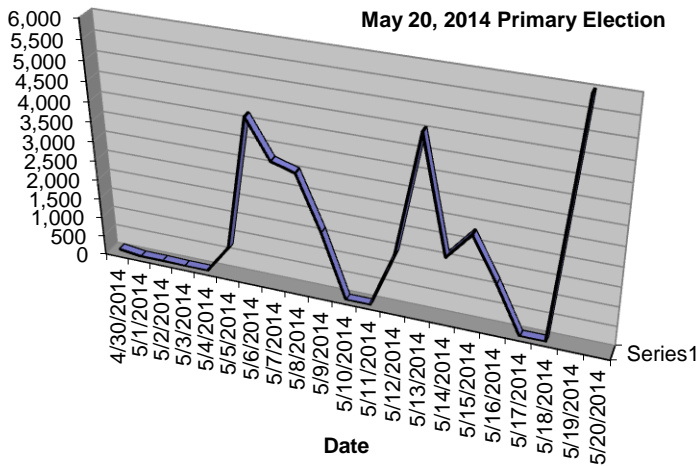

| DATE      | BALLOT SOURCE  | DAILY  | DAILY % OF MAILED | BALLOTS RECEIVED TO DATE | % OF BALLOTS RETURNED TO DATE |
|-----------|----------------|--------|-------------------|--------------------------|-------------------------------|
| 4/30/2014 | Mail           | 93     | 0.06%             | 93                       | 0.06%                         |
| 5/1/2014  | Mail           | 16     | 0.01%             | 109                      | 0.07%                         |
| 5/2/2014  | Mail           | 15     | 0.01%             | 124                      | 0.08%                         |
| 5/3/2014  | Saturday       | 0      |                   | 124                      |                               |
| 5/4/2014  | Sunday         | 0      |                   | 124                      |                               |
| 5/5/2014  | Mail           | 748    | 0.51%             | 872                      | 0.60%                         |
| 5/6/2014  | Mail/Dropsites | 4,201  | 2.87%             | 5,073                    | 3.46%                         |
| 5/7/2014  | Mail           | 3,216  | 2.19%             | 8,289                    | 5.66%                         |
| 5/8/2014  | Mail/Dropsites | 3,036  | 2.07%             | 11,325                   | 7.73%                         |
| 5/9/2014  | Mail           | 1,659  | 1.13%             | 12,984                   | 8.86%                         |
| 5/10/2014 | Saturday       | 0      |                   | 12,984                   |                               |
| 5/11/2014 | Sunday         | 0      |                   | 12,984                   |                               |
| 5/12/2014 | Mail           | 1,473  | 1.01%             | 14,457                   | 9.87%                         |
| 5/13/2014 | Mail/Dropsites | 4,564  | 3.11%             | 19,021                   | 12.98%                        |
| 5/14/2014 | Mail           | 1,637  | 1.12%             | 20,658                   | 14.10%                        |
| 5/15/2014 | Mail/Dropsites | 2,332  | 1.59%             | 22,990                   | 15.69%                        |
| 5/16/2014 | Mail           | 1,231  | 0.84%             | 24,221                   | 16.53%                        |
| 5/17/2014 | Saturday       | 0      |                   | 24,221                   |                               |
| 5/18/2014 | Sunday         | 0      |                   | 24,221                   |                               |
| 5/19/2014 | Mail/Dropsites | 6,486  | 4.43%             | 30,707                   | 20.96%                        |
| 5/20/2014 | Mail/Dropsites | 12,225 | 8.34%             | 42,932                   | 29.30%                        |