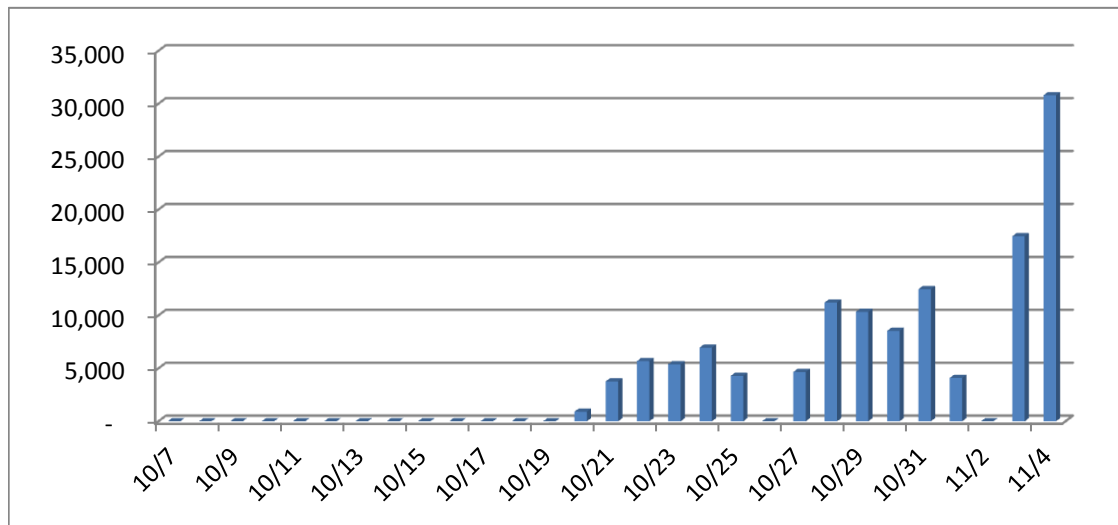

November 4, 2008 BALLOT RETURN RATE

149,708 Registered Voters

Date	Ballot Source		Daily Total	Daily % of Ballots Mailed	Ballots Received To Date	% Ballots Returned To Date
	Mail - Ballot Box					
10/7			-	0.0000%	0	0.0000%
10/8			-	0.0000%	0	0.0000%
10/9			-	0.0000%	0	0.0000%
10/10			-	0.0000%	0	0.0000%
10/11			-	0.0000%	0	0.0000%
10/12			-	0.0000%	0	0.0000%
10/13			-	0.0000%	0	0.0000%
10/14			-	0.0000%	0	0.0000%
10/15			-	0.0000%	0	0.0000%
10/16			-	0.0000%	0	0.0000%
10/17			-	0.0000%	0	0.0000%
10/18			-	0.0000%	0	0.0000%
10/19			-	0.0000%	0	0.0000%
10/20	904		904	0.6038%	904	0.6038%
10/21	3,766		3,766	2.5156%	4,670	3.1194%
10/22	5,684		5,684	3.7967%	10,354	6.9161%
10/23	5,383		5,383	3.5957%	15,737	10.5118%
10/24	6,952		6,952	4.6437%	22,689	15.1555%
10/25	4,291		4,291	2.8662%	26,980	18.0217%
10/26	0		-	0.0000%	26,980	18.0217%
10/27	4,657		4,657	3.1107%	31,637	21.1325%
10/28	11,219		11,219	7.4939%	42,856	28.6264%
10/29	10,336		10,336	6.9041%	53,192	35.5305%
10/30	8,544		8,544	5.7071%	61,736	41.2376%
10/31	12,476		12,476	8.3336%	74,212	49.5712%
11/1	4,093		4,093	2.7340%	78,305	52.3052%
11/2	0		-	0.0000%	78,305	52.3052%
11/3	17,477		17,477	11.6741%	95,782	63.9792%
11/4	30,801		30,801	20.5741%	126,583	84.5533%
Totals	126,583					

PARTY	# OF REGISTERED VOTERS	# OF BALLOTS RETURNED	% OF TURNOUT
Republican	56,525	50,191	88.79%
Democratic	58,433	51,154	87.54%
Nonpartisan & Minor Parties	34,750	25,238	72.63%